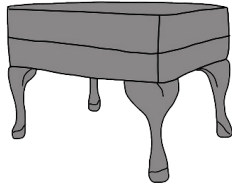

QUEEN ANNE

INCHES W 23 D 16 H 16
CM W 58 D 41 H 41

KING

INCHES W 23 D 16 H 16
CM W 58 D 41 H 41

QUEEN ANNE FOOTSTOOL

BRONZE FABRIC	SILVER FABRIC	GOLD FABRIC	PLATINUM FABRIC
€315	€360	€380	€40

KING FOOTSTOOL