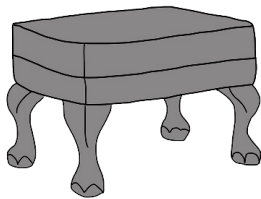

QUEEN ANNE

INCHES W 23 D 16 H 16
CM W 58 D 41 H 41

KING

INCHES W 23 D 16 H 16
CM W 58 D 41 H 41

QUEEN ANNE FOOTSTOOL

BRONZE FABRIC	SILVER FABRIC	GOLD FABRIC	PLATINUM FABRIC
€315	€360	€380	€40

KING FOOTSTOOL