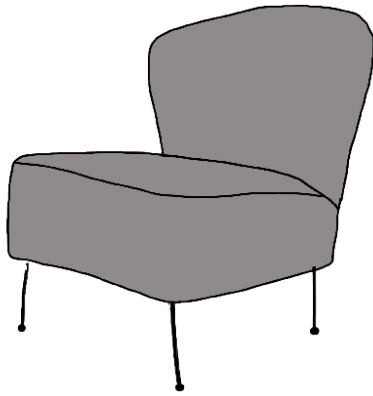

PHILLY CHAIR

INCHES	W 80	D 34	H 36
CM	W 75	D 80	H 87

PHILLY FOOTSTOOL

INCHES	W 24	D 17	H 12
CM	W 61	D 43	H 30

PLAIN BACK

BRONZE FABRIC	SILVER FABRIC	GOLD FABRIC	PLATINUM FABRIC
€600	€750	€805	€865

FLUTED BACK

BRONZE FABRIC	SILVER FABRIC	GOLD FABRIC	PLATINUM FABRIC
€650	€800	€855	€915

PHILLY FOOTSTOOL

BRONZE FABRIC	SILVER FABRIC	GOLD FABRIC	PLATINUM FABRIC
€260	€310	€340	€380

20 YEAR FRAME GUARANTEE
BRUSHED BRASS & BRUSHED CHROME LEG OPTION