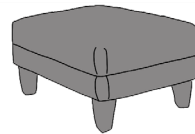

3 SEATER SOFA

2.5 SEATER SOFA

2 SEATER SOFA

INCHES	W 79	D 39	H 41	INCHES	W 68	D 39	H 41	INCHES	W 59	D 39	H 41
CM	W 200	D 99	H 104	CM	W 174	D 99	H 104	CM	W 149	D 99	H 104

BRONZE FABRIC	SILVER FABRIC	GOLD FABRIC	PLATINUM FABRIC
€1,670	€1,895	€2,185	€2,300

BRONZE FABRIC	SILVER FABRIC	GOLD FABRIC	PLATINUM FABRIC
€1,610	€1,840	€2,130	€2,245

BRONZE FABRIC	SILVER FABRIC	GOLD FABRIC	PLATINUM FABRIC
€1,555	€1,740	€1,990	€2,085

CHAIR

COSTA FOOTSTOOL

INCHES	W 40	D 39	H 41	INCHES	W 28	D 22	H 15
CM	W 101	D 99	H 104	CM	W 72	D 56	H 40

20 YEAR FRAME GUARANTEE

2 (17") COMPLIMENTARY FEATHER FILLED SCATTER CUSHIONS IN SAME FABRIC AS SOFA

MEDIUM SEAT DENSITY COMES AS STANDARD, A SOFT OR FIRM SEAT OPTION ALSO AVAILABLE UPON REQUEST

SOFA AS STANDARD COMES SELF PIPED