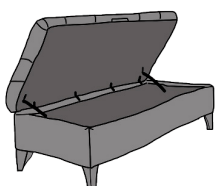

OTTOLONG

DEEP BUTTON
OTTOLONG

STORAGE
OTTOLONG

OTTOLONG

INCHES	W 51	D 21	H 15
CM	W 130	D 54	H 38

OTTOMAN

INCHES	W 41	D 29	H 15
CM	W 104	D 74	H 38

STORAGE OTTOMAN

DEEP BUTTON
OTTOMAN

OTTOMAN

OTTOMANS & OTTOLONGS

BRONZE FABRIC	SILVER FABRIC	GOLD FABRIC	PLATINUM FABRIC
€400	€535	€635	€700

STORAGE OPTION

BRONZE FABRIC	SILVER FABRIC	GOLD FABRIC	PLATINUM FABRIC
€570	€705	€805	€870

DEEP BUTTON OPTION

BRONZE FABRIC	SILVER FABRIC	GOLD FABRIC	PLATINUM FABRIC
€570	€705	€805	€870

DEEP BUTTON & STORAGE OPTION

BRONZE FABRIC	SILVER FABRIC	GOLD FABRIC	PLATINUM FABRIC
€740	€875	€975	€1,000

VARIOUS LEG OPTIONS AVAILABLE