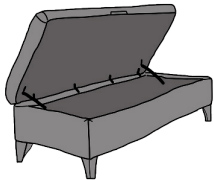

OTTOLONG

DEEP BUTTON
OTTOLONG

STORAGE
OTTOLONG

OTTOLONG

INCHES	W 51	D 21	H 15
CM	W 130	D 54	H 38

OTTOMAN

INCHES	W 41	D 29	H 15
CM	W 104	D 74	H 38

STORAGE OTTOMAN

DEEP BUTTON
OTTOMAN

OTTOMAN

OTTOMANS & OTTOLONGS

BRONZE FABRIC	SILVER FABRIC	GOLD FABRIC	PLATINUM FABRIC
€400	€535	€635	€700

STORAGE OPTION

BRONZE FABRIC	SILVER FABRIC	GOLD FABRIC	PLATINUM FABRIC
€570	€705	€805	€870

DEEP BUTTON OPTION

BRONZE FABRIC	SILVER FABRIC	GOLD FABRIC	PLATINUM FABRIC
€570	€705	€805	€870

DEEP BUTTON & STORAGE OPTION

BRONZE FABRIC	SILVER FABRIC	GOLD FABRIC	PLATINUM FABRIC
€740	€875	€975	€1,000

VARIOUS LEG OPTIONS AVAILABLE