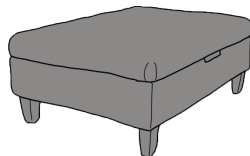

OTTOLONG

DEEP BUTTON
OTTOLONG

STORAGE
OTTOLONG

OTTOLONG

INCHES	W 51	D 21	H 15
CM	W 130	D 54	H 38

OTTOMAN

INCHES	W 41	D 29	H 15
CM	W 104	D 74	H 38

STORAGE OTTOMAN

DEEP BUTTON
OTTOMAN

OTTOMAN

OTTOMANS & OTTOLONGS

BRONZE FABRIC	SILVER FABRIC	GOLD FABRIC	PLATINUM FABRIC
€400	€535	€635	€700

STORAGE OPTION

BRONZE FABRIC	SILVER FABRIC	GOLD FABRIC	PLATINUM FABRIC
€570	€705	€805	€870

DEEP BUTTON OPTION

BRONZE FABRIC	SILVER FABRIC	GOLD FABRIC	PLATINUM FABRIC
€570	€705	€805	€870

DEEP BUTTON & STORAGE OPTION

BRONZE FABRIC	SILVER FABRIC	GOLD FABRIC	PLATINUM FABRIC
€740	€875	€975	€1,000

VARIOUS LEG OPTIONS AVAILABLE