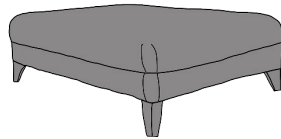

OTTOLONG

DEEP BUTTON
OTTOLONG

STORAGE
OTTOLONG

OTTOLONG

INCHES	W 51	D 21	H 15
CM	W 130	D 54	H 38

OTTOMAN

INCHES	W 41	D 29	H 15
CM	W 104	D 74	H 38

STORAGE OTTOMAN

DEEP BUTTON
OTTOMAN

OTTOMAN

OTTOMANS & OTTOLONGS

BRONZE FABRIC	SILVER FABRIC	GOLD FABRIC	PLATINUM FABRIC
€400	€535	€635	€700

STORAGE OPTION

BRONZE FABRIC	SILVER FABRIC	GOLD FABRIC	PLATINUM FABRIC
€570	€705	€805	€870