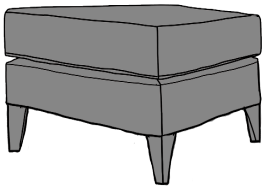

info@finlinefurniture.ie

FOOTSTOOL

INCHES W 28 D 22 H 19
CM W 72 D 56 H 48

ISLAND

INCHES W 33 D 28 H 19
CM W 84 D 71 H 48

FOOTSTOOL

BRONZE FABRIC	SILVER FABRIC	GOLD FABRIC	PLATINUM FABRIC
€290	€340	€380	€400