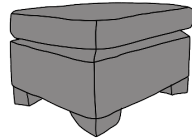

F | FLEON & LEONARDO

FINLINE
FURNITURE

057 8626219 LAOIS
01 4501122 DUBLIN
021 4360005 CORK
091 705669 GALWAY

info@finlinefurniture.ie

LEON 3 SEATER SOFA
TWO COMPLEMENTARY SCATTER CUSHIONS*

LEONARDO 3 SEATER SOFA

LEON: STANDARD BACK
LEONARDO: PILLOW BACK

3 SEATER SOFA

2 SEATER SOFA

CHAIR

INCHES	W 81 D 38 H 39	INCHES	W 71 D 38 H 39	INCHES	W 32 D 35 H 38
CM	W 206 D 97 H 99	CM	W 181 D 97 H 99	CM	W 81 D 89 H 97

BRONZE FABRIC	SILVER FABRIC	GOLD FABRIC	PLATINUM FABRIC
€1,495	€1,890	€2,180	€2,375

BRONZE FABRIC	SILVER FABRIC	GOLD FABRIC	PLATINUM FABRIC
€1,440	€1,755	€1,995	€2,180

BRONZE FABRIC	SILVER FABRIC	GOLD FABRIC	PLATINUM FABRIC
€875	€1,050	€1,195	€1,280

IMPERIAL FOOTSTOOL

INCHES	W 28 D 22 H 15
CM	W 72 D 56 H 40