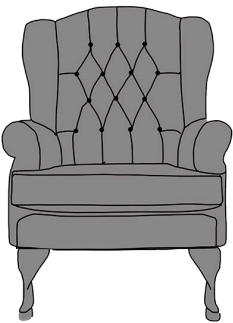

QUEEN ANNE CHAIR

INCHES	W 32	D 33	H 41
CM	W 82	D 85	H 104

QUEEN ANNE FOOTSTOOL

INCHES	W 23	D 16	H 16
CM	W 59	D 40	H 41

PLAIN BACK

LOMOND	ORIGIN	MUSTANG	CAPRI	CHELSEA
€1,530	€1,530	€1,665	€1,720	€1,720

DEEP BUTTON BACK