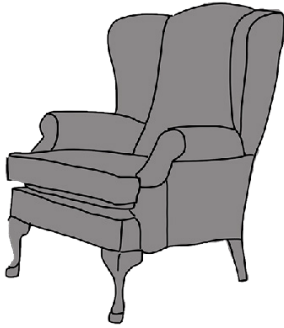

F|F

FINLINE
FURNITURE

LEATHER QUEEN ANNE

057 8626219 LAOIS

01 4501122 DUBLIN

021 4360005 CORK

091 705669 GALWAY

info@finlinefurniture.ie

QUEEN ANNE CHAIR

INCHES	W 32	D 33	H 41
CM	W 82	D 85	H 104

QUEEN ANNE FOOTSTOOL

INCHES	W 23	D 16	H 16
CM	W 59	D 40	H 41

PLAIN BACK

LOMOND	ORIGIN	MUSTANG	CAPRI	CHELSEA
€1,530	€1,530	€1,665	€1,720	€1,720

DEEP BUTTON BACK