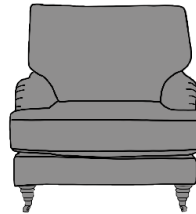

SHERLOCK CHAIR

TWO COMPLEMENTARY SCATTER CUSHIONS*

GRAND SOFA

3 SEATER SOFA

2 SEATER SOFA

INCHES	W 84	D 40	H 36	INCHES	W 73	D 40	H 36	INCHES	W 64	D 40	H 36
CM	W 213	D 102	H 90	CM	W 186	D 102	H 90	CM	W 163	D 102	H 90

LOVE SEAT

CHAIR

HOLMES FOOTSTOOL

INCHES	W 48	D 40	H 36	INCHES	W 35	D 40	H 36	INCHES	W 31	D 24	H 16
CM	W 123	D 102	H 90	CM	W 90	D 102	H 90	CM	W 80	D 60	H 40

BRONZE FABRIC	SILVER FABRIC	GOLD FABRIC	PLATINUM FABRIC
€1,265	€1,420	€1,535	€1,680

20 YEAR FRAME GUARANTEE

2 (17") COMPLIMENTARY FEATHER FILLED SCATTER CUSHIONS IN SAME FABRIC AS SOFA

MEDIUM SEAT DENSITY COMES AS STANDARD, A SOFT OR FIRM SEAT OPTION ALSO AVAILABLE UPON REQUEST

SOFA AS STANDARD COMES SELF PIPED