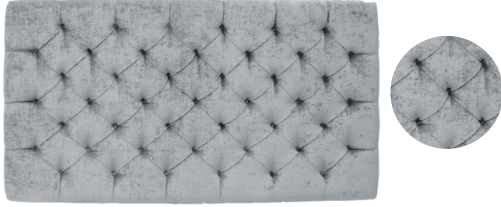

### DEEP BUTTON

	BRONZE FABRIC	SILVER FABRIC	GOLD FABRIC	PLATINUM FABRIC
3 <sup>FT</sup>	€395	€450	€475	€495
4 <sup>FT</sup> / 4 <sup>FT</sup> 6	€585	€650	€695	€750
5 <sup>FT</sup>	€650	€725	€775	€825
6 <sup>FT</sup>	€725	€795	€850	€895

### CAMILLA

	BRONZE FABRIC	SILVER FABRIC	GOLD FABRIC	PLATINUM FABRIC
3 <sup>FT</sup>	€210	€235	€265	€295
4 <sup>FT</sup> / 4 <sup>FT</sup> 6	€340	€375	€410	€440
5 <sup>FT</sup>	€385	€420	€470	€500
6 <sup>FT</sup>	€415	€455	€490	€550

### COOLMORE

	BRONZE FABRIC	SILVER FABRIC	GOLD FABRIC	PLATINUM FABRIC
3 <sup>FT</sup>	€225	€265	€290	€325
4 <sup>FT</sup> / 4 <sup>FT</sup> 6	€360	€395	€440	€470
5 <sup>FT</sup>	€395	€435	€485	€525
6 <sup>FT</sup>	€425	€470	€525	€570