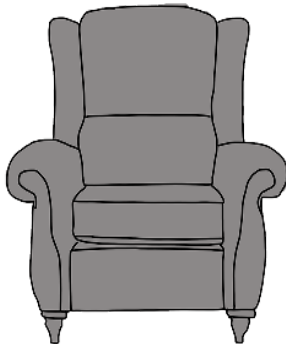

GRACE

BRONZE FABRIC	SILVER FABRIC	GOLD FABRIC	PLATINUM FABRIC
€1,000	€1,200	€1,425	€1,600