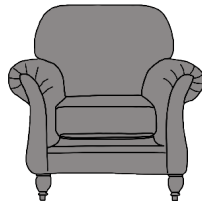

# F|F

FINLINE  
FURNITURE

# ELTON

ELTON 2 SEATER SOFA

057 8626219 LAOIS  
01 4501122 DUBLIN  
021 4360005 CORK  
091 705669 GALWAY

info@finlinefurniture.ie

3 SEATER SOFA

2 SEATER SOFA

LOVE SEAT

INCHES	W 75	D 38	H 37	INCHES	W 64	D 38	H 37	INCHES	W 53	D 38	H 37
CM	W 192	D 96	H 94	CM	W 162	D 96	H 94	CM	W 135	D 96	H 94

CHAIR

COSTA FOOTSTOOL

INCHES	W 37	D 38	H 37	INCHES	W 28	D 22	H 15
CM	W 94	D 96	H 94	CM	W 72	D 56	H 40

BRONZE FABRIC	SILVER FABRIC	GOLD FABRIC	PLATINUM FABRIC
€900	€955	€1,290	€1,420

BRONZE FABRIC	SILVER FABRIC	GOLD FABRIC	PLATINUM FABRIC
€360	€370	€385	€430