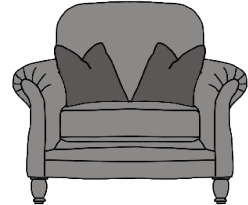

# ELTON

ELTON 2 SEATER SOFA

057 8626219 LAOIS  
01 4501122 DUBLIN  
021 4360005 CORK  
091 705669 GALWAY

info@finlinefurniture.ie

3 SEATER SOFA

2 SEATER SOFA

LOVE SEAT

INCHES	W 75	D 38	H 37	INCHES	W 64	D 38	H 37	INCHES	W 53	D 38	H 37
CM	W 192	D 96	H 94	CM	W 162	D 96	H 94	CM	W 135	D 96	H 94

CHAIR

COSTA FOOTSTOOL

INCHES	W 37	D 38	H 37	INCHES	W 28	D 22	H 15
CM	W 94	D 96	H 94	CM	W 72	D 56	H 40

BRONZE FABRIC	SILVER FABRIC	GOLD FABRIC	PLATINUM FABRIC
€900	€955	€1,290	€1,420

BRONZE FABRIC	SILVER FABRIC	GOLD FABRIC	PLATINUM FABRIC
€360	€370	€385	€430