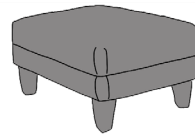

# ELTON

ELTON 2 SEATER SOFA

057 8626219 LAOIS  
01 4501122 DUBLIN  
021 4360005 CORK  
091 705669 GALWAY

info@finlinefurniture.ie

3 SEATER SOFA

2 SEATER SOFA

LOVE SEAT

INCHES	W 75	D 38	H 37	INCHES	W 64	D 38	H 37	INCHES	W 53	D 38	H 37
CM	W 192	D 96	H 94	CM	W 162	D 96	H 94	CM	W 135	D 96	H 94

CHAIR

COSTA FOOTSTOOL

INCHES	W 37	D 38	H 37	INCHES	W 28	D 22	H 15
CM	W 94	D 96	H 94	CM	W 72	D 56	H 40

BRONZE FABRIC	SILVER FABRIC	GOLD FABRIC	PLATINUM FABRIC
€900	€955	€1,290	€1,420

BRONZE FABRIC	SILVER FABRIC	GOLD FABRIC	PLATINUM FABRIC
€360	€370	€385	€430