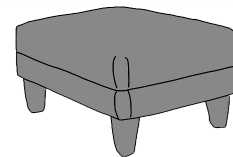

FF ELIJAH & ELISHA

FINLINE
FURNITURE

057 8626219 LAOIS
01 4501122 DUBLIN
021 4360005 CORK
091 705669 GALWAY

info@finlinefurniture.ie

ELIJAH 3 SEATER SOFA

ELISHA 2 SEATER SOFA
TWO COMPLEMENTARY SCATTER CUSHIONS*

ELISHA: STANDARD BACK
ELIJAH: PILLOW BACK

3 SEATER SOFA

2 SEATER SOFA

LOVE SEAT

INCHES	W 87	D 38	H 35	INCHES	W 74	D 38	H 35	INCHES	W 48	D 38	H 35
CM	W 220	D 97	H 90	CM	W 188	D 97	H 90	CM	W 122	D 97	H 90

BRONZE FABRIC	SILVER FABRIC	GOLD FABRIC	PLATINUM FABRIC
€1,495	€1,890	€2,035	€2,250

BRONZE FABRIC	SILVER FABRIC	GOLD FABRIC	PLATINUM FABRIC
€1,440	€1,750	€1,890	€2,115

BRONZE FABRIC	SILVER FABRIC	GOLD FABRIC	PLATINUM FABRIC
€1,265	€1,460	€1,565	€1,720

CHAIR

COSTA FOOTSTOOL

INCHES	W 36	D 42	H 34	INCHES	W 28	D 22	H 15
CM	W 92	D 97	H 90	CM	W 72	D 56	H 40

20 YEAR FRAME GUARANTEE

2 (17") COMPLIMENTARY FEATHER FILLED SCATTER CUSHIONS IN SAME FABRIC AS SOFA

MEDIUM SEAT DENSITY COMES AS STANDARD, A SOFT OR FIRM OPTION ALSO AVAILABLE UPON REQUEST

SOFA AS STANDARD COMES SELF PIPED