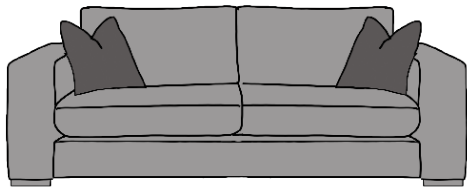

F | F

FINLINE
FURNITURE

DENVER

DENVER 3 SEATER SOFA
TWO COMPLEMENTARY SCATTER CUSHIONS*

057 8626219 LAOIS
01 4501122 DUBLIN
021 4360005 CORK
091 705669 GALWAY

info@finlinefurniture.ie

3 SEATER SOFA

INCHES W 96 D 41 H 37
CM W 245 D 105 H 94

2 SEATER SOFA

INCHES W 71 D 41 H 37
CM W 181 D 105 H 94

LOVE SEAT

INCHES W 60 D 41 H 37
CM W 153 D 105 H 94

BRONZE FABRIC	SILVER FABRIC	GOLD FABRIC	PLATINUM FABRIC
€1,800	€2,000	€2,250	€2,590

BRONZE FABRIC	SILVER FABRIC	GOLD FABRIC	PLATINUM FABRIC
€1,625	€1,750	€1,970	€2,290

BRONZE FABRIC	SILVER FABRIC	GOLD FABRIC	PLATINUM FABRIC
€1,450	€1,530	€1,635	€1,930

CHAIR

SWIVEL OPTION AVAILABLE - €100 EXTRA

INCHES W 46 D 41 H 37
CM W 117 D 105 H 94

DENVER FOOTSTOOL

AVAILABLE WITH STORAGE . €150 EXTRA

AVAILABLE AS A CORNER SOFA

20 YEAR FRAME GUARANTEE

2 (17") COMPLIMENTARY FEATHER FILLED SCATTER CUSHIONS IN SAME FABRIC AS SOFA

MEDIUM SEAT DENSITY COMES AS STANDARD, A SOFT OR FIRM OPTION ALSO AVAILABLE UPON REQUEST