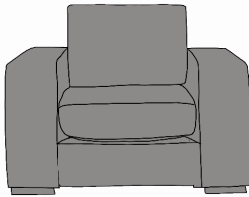

F | F

FINLINE
FURNITURE

DENVER

DENVER 3 SEATER SOFA
TWO COMPLEMENTARY SCATTER CUSHIONS*

057 8626219 LAOIS
01 4501122 DUBLIN
021 4360005 CORK
091 705669 GALWAY

info@finlinefurniture.ie

3 SEATER SOFA

INCHES W 96 D 41 H 37
CM W 245 D 105 H 94

2 SEATER SOFA

INCHES W 71 D 41 H 37
CM W 181 D 105 H 94

LOVE SEAT

INCHES W 60 D 41 H 37
CM W 153 D 105 H 94

BRONZE FABRIC	SILVER FABRIC	GOLD FABRIC	PLATINUM FABRIC
€1,800	€2,000	€2,250	€2,590

BRONZE FABRIC	SILVER FABRIC	GOLD FABRIC	PLATINUM FABRIC
€1,625	€1,750	€1,970	€2,290

BRONZE FABRIC	SILVER FABRIC	GOLD FABRIC	PLATINUM FABRIC
€1,450	€1,530	€1,635	€1,930

CHAIR

SWIVEL OPTION AVAILABLE - €100 EXTRA

INCHES W 46 D 41 H 37
CM W 117 D 105 H 94

DENVER FOOTSTOOL

AVAILABLE WITH STORAGE . €150 EXTRA

AVAILABLE AS A CORNER SOFA

20 YEAR FRAME GUARANTEE

2 (17") COMPLIMENTARY FEATHER FILLED SCATTER CUSHIONS IN SAME FABRIC AS SOFA

MEDIUM SEAT DENSITY COMES AS STANDARD, A SOFT OR FIRM OPTION ALSO AVAILABLE UPON REQUEST