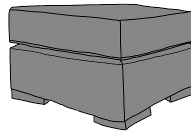

F | F

FINLINE
FURNITURE

DENVER

DENVER 3 SEATER SOFA
TWO COMPLEMENTARY SCATTER CUSHIONS*

057 8626219 LAOIS
01 4501122 DUBLIN
021 4360005 CORK
091 705669 GALWAY

info@finlinefurniture.ie

3 SEATER SOFA

INCHES W 96 D 41 H 37
CM W 245 D 105 H 94

2 SEATER SOFA

INCHES W 71 D 41 H 37
CM W 181 D 105 H 94

LOVE SEAT

INCHES W 60 D 41 H 37
CM W 153 D 105 H 94

BRONZE FABRIC	SILVER FABRIC	GOLD FABRIC	PLATINUM FABRIC
€1,800	€2,000	€2,250	€2,590

BRONZE FABRIC	SILVER FABRIC	GOLD FABRIC	PLATINUM FABRIC
€1,625	€1,750	€1,970	€2,290

BRONZE FABRIC	SILVER FABRIC	GOLD FABRIC	PLATINUM FABRIC
€1,450	€1,530	€1,635	€1,930

CHAIR

SWIVEL OPTION AVAILABLE - €100 EXTRA

INCHES W 46 D 41 H 37
CM W 117 D 105 H 94

DENVER FOOTSTOOL

AVAILABLE WITH STORAGE . €150 EXTRA

INCHES W 27 D 27 H 17
CM W 69 D 69 H 43

DENVER ISLAND

AVAILABLE WITH STORAGE . €150 EXTRA

INCHES W 41 D 27 H 17
CM W 105 D 69 H 43

BRONZE FABRIC	SILVER FABRIC	GOLD FABRIC	PLATINUM FABRIC
€1,100	€1,380	€1,440	€1,580