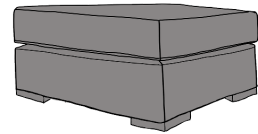

2 SEATER SOFA

INCHES W 71 D 41 H 37
CM W 181 D 105 H 94

LOVE SEAT

INCHES W 60 D 41 H 37
CM W 153 D 105 H 94

BRONZE FABRIC	SILVER FABRIC	GOLD FABRIC	PLATINUM FABRIC
€1,800	€2,000	€2,250	€2,590

BRONZE FABRIC	SILVER FABRIC	GOLD FABRIC	PLATINUM FABRIC
€1,625	€1,750	€1,970	€2,290

BRONZE FABRIC	SILVER FABRIC	GOLD FABRIC	PLATINUM FABRIC
€1,450	€1,530	€1,635	€1,930

CHAIR

SWIVEL OPTION AVAILABLE - €100 EXTRA

INCHES W 46 D 41 H 37
CM W 117 D 105 H 94

DENVER FOOTSTOOL

AVAILABLE WITH STORAGE . €150 EXTRA

INCHES W 27 D 27 H 17
CM W 69 D 69 H 43

DENVER ISLAND

AVAILABLE WITH STORAGE . €150 EXTRA

INCHES W 41 D 27 H 17
CM W 105 D 69 H 43

BRONZE FABRIC	SILVER FABRIC	GOLD FABRIC	PLATINUM FABRIC
€1,100	€1,380	€1,440	€1,580