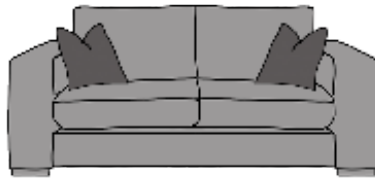

F | F

FINLINE
FURNITURE

DENVER

DENVER 3 SEATER SOFA
TWO COMPLEMENTARY SCATTER CUSHIONS*

057 8626219 LAOIS
01 4501122 DUBLIN
021 4360005 CORK
091 705669 GALWAY

info@finlinefurniture.ie

3 SEATER SOFA

INCHES W 96 D 41 H 37
CM W 245 D 105 H 94

2 SEATER SOFA

INCHES W 71 D 41 H 37
CM W 181 D 105 H 94

LOVE SEAT

INCHES W 60 D 41 H 37
CM W 153 D 105 H 94

BRONZE FABRIC	SILVER FABRIC	GOLD FABRIC	PLATINUM FABRIC
€1,800	€2,000	€2,250	€2,590

BRONZE FABRIC	SILVER FABRIC	GOLD FABRIC	PLATINUM FABRIC
€1,625	€1,750	€1,970	€2,290

BRONZE FABRIC	SILVER FABRIC	GOLD FABRIC	PLATINUM FABRIC
€1,450	€1,530	€1,635	€1,930

CHAIR

SWIVEL OPTION AVAILABLE - €100 EXTRA

INCHES W 46 D 41 H 37
CM W 117 D 105 H 94

DENVER FOOTSTOOL

AVAILABLE WITH STORAGE . €150 EXTRA