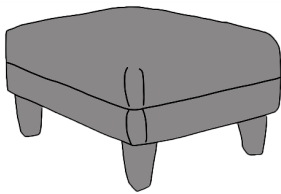

COSTA

DEEP BUTTON COSTA

COSTA

INCHES	W 28	D 22	H 15
CM	W 72	D 56	H 40

FOOTSTOOL

BRONZE FABRIC	SILVER FABRIC	GOLD FABRIC	PLATINUM FABRIC
€315	€320	€325	€375

DEEP BUTTON FOOTSTOOL

BRONZE FABRIC	SILVER FABRIC	GOLD FABRIC	PLATINUM FABRIC
€465	€470	€475	€525

AS STANDARD COSTA FOOTSTOOL WILL BE SELF SEAMED

20 YEAR FRAME GUARANTEE