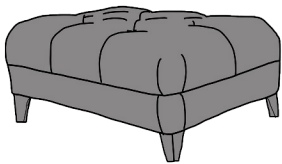

COSTA

DEEP BUTTON COSTA

COSTA

INCHES	W 28	D 22	H 15
CM	W 72	D 56	H 40

FOOTSTOOL

BRONZE FABRIC	SILVER FABRIC	GOLD FABRIC	PLATINUM FABRIC
€315	€320	€325	€375

DEEP BUTTON FOOTSTOOL

BRONZE FABRIC	SILVER FABRIC	GOLD FABRIC	PLATINUM FABRIC
€465	€470	€475	€525

AS STANDARD COSTA FOOTSTOOL WILL BE SELF SEAMED

20 YEAR FRAME GUARANTEE