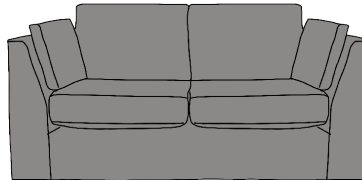

F|F

FINLINE
FURNITURE

COMO

COMO 3 SEATER SOFA

057 8626219 LAOIS
01 4501122 DUBLIN
021 4360005 CORK
091 705669 GALWAY

info@finlinefurniture.ie

3 SEATER SOFA

2 SEATER SOFA

LOVE SEAT

INCHES	W 96	D 37	H 36	INCHES	W 70	D 37	H 36	INCHES	W 61	D 37	H 36
CM	W 243	D 94	H 91	CM	W 178	D 94	H 91	CM	W 155	D 94	H 91

BRONZE FABRIC	SILVER FABRIC	GOLD FABRIC	PLATINUM FABRIC
€1,485	€1,755	€1,915	€2,245

BRONZE FABRIC	SILVER FABRIC	GOLD FABRIC	PLATINUM FABRIC
€1,220	€1,480	€1,595	€1,830

BRONZE FABRIC	SILVER FABRIC	GOLD FABRIC	PLATINUM FABRIC
€1,180	€1,410	€1,505	€1,740

CHAIR

SWIVEL OPTION AVAILABLE - €100 EXTRA

ARM CAPS/THROWS

BRONZE	SILVER	GOLD	PLATINUM
€55	€65	€75	€85

AVAILABLE AS A CORNER SOFA

20 YEAR FRAME GUARANTEE

2 (17") COMPLIMENTARY FEATHER FILLED SCATTER CUSHIONS & 2 SIDE BOLSTERS IN SAME FABRIC AS SOFA
MEDIUM SEAT DENSITY COMES AS STANDARD, A SOFT OR FIRM SEAT OPTION ALSO AVAILABLE UPON REQUEST
SOFA AS STANDARD COMES SELF SEAMED