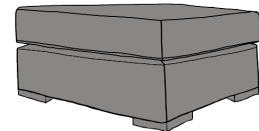

| BRONZE FABRIC | SILVER FABRIC | GOLD FABRIC | PLATINUM FABRIC |
|---------------|---------------|-------------|-----------------|
| €1,320 | €1,605 | €1,635 | €1,725 |

CHAIR

SWIVEL OPTION AVAILABLE - €100 EXTRA

| | | | |
|--------|-------|-------|------|
| INCHES | W 46 | D 41 | H 34 |
| CM | W 117 | D 105 | H 86 |

COLORADO FOOTSTOOL

AVAILABLE WITH STORAGE . €150 EXTRA

| | | | |
|--------|------|------|------|
| INCHES | W 27 | D 27 | H 17 |
| CM | W 69 | D 69 | H 43 |