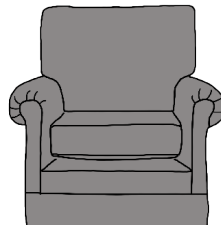

# CLARE

CLARE 3 SEATER SOFA

CLARE CHAIR

TWO COMPLEMENTARY SCATTER CUSHIONS\*

057 8626219 LAOIS  
01 4501122 DUBLIN  
021 4360005 CORK  
091 705669 GALWAY

info@finlinefurniture.ie

3 SEATER SOFA

2.5 SEATER SOFA

2 SEATER SOFA

INCHES	W 81	D 36	H 37	INCHES	W 70	D 36	H 37	INCHES	W 60	D 36	H 37
CM	W 207	D 92	H 95	CM	W 178	D 92	H 95	CM	W 152	D 92	H 95

BRONZE FABRIC	SILVER FABRIC	GOLD FABRIC	PLATINUM FABRIC
€1,400	€1,735	€1,965	€2,200

BRONZE FABRIC	SILVER FABRIC	GOLD FABRIC	PLATINUM FABRIC
€1,380	€1,665	€1,875	€2,115

BRONZE FABRIC	SILVER FABRIC	GOLD FABRIC	PLATINUM FABRIC
€1,265	€1,570	€1,765	€1,935

LOVE SEAT

CHAIR

CLARE FOOTSTOOL

INCHES	W 50	D 36	H 37	INCHES	W 37	D 36	H 37	INCHES	W 18	D 18	H 13
CM	W 127	D 92	H 95	CM	W 94	D 92	H 95	CM	W 46	D 46	H 33