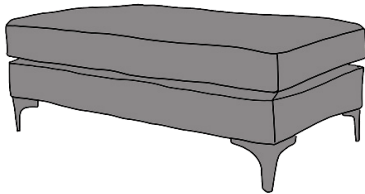

BALTIMORE FOOTSTOOL

FOOTSTOOL

INCHES W 31 D 25 H 16
CM W 80 D 63 H 41

BALTIMORE STORAGE ISLAND

ISLAND

INCHES W 42 D 25 H 16
CM W 108 D 63 H 41

FOOTSTOOL

BRONZE FABRIC	SILVER FABRIC	GOLD FABRIC	PLATINUM FABRIC
€360	€415	€440	€500

ISLAND

BRONZE FABRIC	SILVER FABRIC	GOLD FABRIC	PLATINUM FABRIC
€405	€545	€650	€700

STORAGE FOOTSTOOL

BRONZE FABRIC	SILVER FABRIC	GOLD FABRIC	PLATINUM FABRIC
€510	€565	€590	€650

STORAGE ISLAND

BRONZE FABRIC	SILVER FABRIC	GOLD FABRIC	PLATINUM FABRIC
€555	€695	€800	€850

AS STANDARD BALTIMORE FOOTSTOOL & ISLAND WILL BE SELF SEAMED

20 YEAR FRAME GUARANTEE