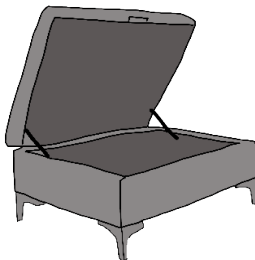

BALTIMORE FOOTSTOOL

FOOTSTOOL

INCHES W 31 D 25 H 16
CM W 80 D 63 H 41

BALTIMORE STORAGE ISLAND

ISLAND

INCHES W 42 D 25 H 16
CM W 108 D 63 H 41

FOOTSTOOL

BRONZE FABRIC	SILVER FABRIC	GOLD FABRIC	PLATINUM FABRIC
€360	€415	€440	€500

ISLAND

BRONZE FABRIC	SILVER FABRIC	GOLD FABRIC	PLATINUM FABRIC
€405	€545	€650	€700

STORAGE FOOTSTOOL

BRONZE FABRIC	SILVER FABRIC	GOLD FABRIC	PLATINUM FABRIC
€510	€565	€590	€650

STORAGE ISLAND

BRONZE FABRIC	SILVER FABRIC	GOLD FABRIC	PLATINUM FABRIC
€555	€695	€800	€850