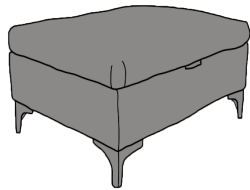

BALTIMORE FOOTSTOOL

FOOTSTOOL

INCHES W 31 D 25 H 16
CM W 80 D 63 H 41

BALTIMORE STORAGE ISLAND

ISLAND

INCHES W 42 D 25 H 16
CM W 108 D 63 H 41

FOOTSTOOL

BRONZE FABRIC	SILVER FABRIC	GOLD FABRIC	PLATINUM FABRIC
€360	€415	€440	€500

ISLAND

BRONZE FABRIC	SILVER FABRIC	GOLD FABRIC	PLATINUM FABRIC
€405	€545	€650	€700

STORAGE FOOTSTOOL

BRONZE FABRIC	SILVER FABRIC	GOLD FABRIC	PLATINUM FABRIC
€510	€565	€590	€650

STORAGE ISLAND

BRONZE FABRIC	SILVER FABRIC	GOLD FABRIC	PLATINUM FABRIC
€555	€695	€800	€850

AS STANDARD BALTIMORE FOOTSTOOL & ISLAND WILL BE SELF SEAMED

20 YEAR FRAME GUARANTEE