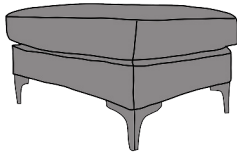

BALTIMORE FOOTSTOOL

FOOTSTOOL

INCHES W 31 D 25 H 16
CM W 80 D 63 H 41

BALTIMORE STORAGE ISLAND

ISLAND

INCHES W 42 D 25 H 16
CM W 108 D 63 H 41

FOOTSTOOL

BRONZE FABRIC	SILVER FABRIC	GOLD FABRIC	PLATINUM FABRIC
€360	€415	€440	€500

ISLAND

BRONZE FABRIC	SILVER FABRIC	GOLD FABRIC	PLATINUM FABRIC
€405	€545	€650	€700

STORAGE FOOTSTOOL

BRONZE FABRIC	SILVER FABRIC	GOLD FABRIC	PLATINUM FABRIC
€510	€565	€590	€650

STORAGE ISLAND

BRONZE FABRIC	SILVER FABRIC	GOLD FABRIC	PLATINUM FABRIC
€555	€695	€800	€850