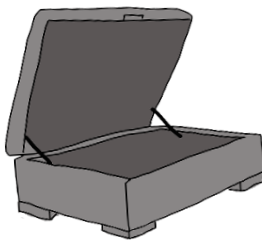

info@finlinefurniture.ie

COLORADO FOOTSTOOL

FOOTSTOOL

INCHES W 27 D 27 H 17
CM W 69 D 69 H 43

ATLAS ISLAND

ISLAND

INCHES W 41 D 26 H 17
CM W 104 D 69 H 43

FOOTSTOOL

BRONZE FABRIC	SILVER FABRIC	GOLD FABRIC	PLATINUM FABRIC
€295	€330	€350	€405

ISLAND

BRONZE FABRIC	SILVER FABRIC	GOLD FABRIC	PLATINUM FABRIC
€365	€475	€565	€660

STORAGE FOOTSTOOL

BRONZE FABRIC	SILVER FABRIC	GOLD FABRIC	PLATINUM FABRIC
€445	€480	€500	€555

STORAGE ISLAND

BRONZE FABRIC	SILVER FABRIC	GOLD FABRIC	PLATINUM FABRIC
€515	€625	€715	€810

AS STANDARD COLORADO FOOTSTOOL & ISLAND WILL BE SELF SEAMED
AS STANDARD ATLAS FOOTSTOOL & ISLAND WILL BE SELF PIPED