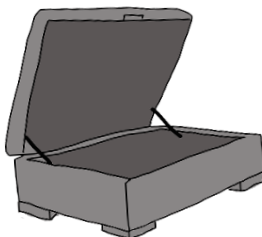

info@finlinefurniture.ie

COLORADO FOOTSTOOL

FOOTSTOOL

INCHES W 27 D 27 H 17
CM W 69 D 69 H 43

ATLAS ISLAND

ISLAND

INCHES W 41 D 26 H 17
CM W 104 D 69 H 43

FOOTSTOOL

BRONZE FABRIC	SILVER FABRIC	GOLD FABRIC	PLATINUM FABRIC
€340	€380	€400	€465

ISLAND

BRONZE FABRIC	SILVER FABRIC	GOLD FABRIC	PLATINUM FABRIC
€420	€545	€650	€720

STORAGE FOOTSTOOL

BRONZE FABRIC	SILVER FABRIC	GOLD FABRIC	PLATINUM FABRIC
€490	€530	€550	€615

STORAGE ISLAND

BRONZE FABRIC	SILVER FABRIC	GOLD FABRIC	PLATINUM FABRIC
€570	€695	€800	€870

AS STANDARD COLORADO FOOTSTOOL & ISLAND WILL BE SELF SEAMED
AS STANDARD ATLAS FOOTSTOOL & ISLAND WILL BE SELF PIPED