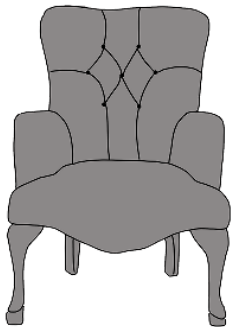

PLAIN

DEEP BUTTON

AISLING CHAIR

INCHES W 26 D 34 H 36

CM W 67 D 87 H 91

PLAIN BACK

BRONZE FABRIC	SILVER FABRIC	GOLD FABRIC	PLATINUM FABRIC
€740	€810	€870	€930

DEEP BUTTON BACK