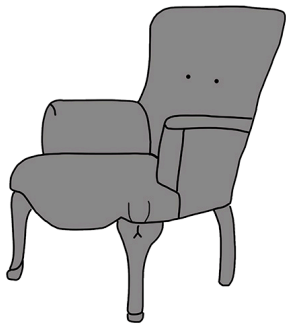

PLAIN

DEEP BUTTON

AISLING CHAIR

INCHES W 26 D 34 H 36

CM W 67 D 87 H 91

PLAIN BACK

BRONZE FABRIC	SILVER FABRIC	GOLD FABRIC	PLATINUM FABRIC
€740	€810	€870	€930

DEEP BUTTON BACK