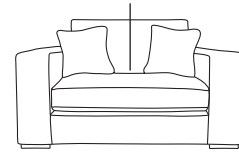

FINLINE

FURNITURE

SOFA BEDS

Colorado 5ft Sofa Bed
CM W234 D99 H86

Bronze	Silver	Gold	Platinum
€2,125	€2,590	€3,215	€3,820

Colorado 4ft 6in Sofa Bed
CM W213 D99 H86

Bronze	Silver	Gold	Platinum
€2,040	€2,530	€3,080	€3,485

Colorado 3ft Sofa Bed
CM W171 D99 H86

Bronze	Silver	Gold	Platinum
€1,895	€2,285	€2,600	€2,930

Monroe 5ft Sofa Bed
CM W214 D99 H99

Bronze	Silver	Gold	Platinum
€2,410	€3,260	€3,815	€4,180

Monroe 4ft 6in Sofa Bed
CM W197 D99 H99

Bronze	Silver	Gold	Platinum
€2,025	€2,615	€3,300	€3,635

Monroe 3ft Sofa Bed
CM W155 D99 H99

Bronze	Silver	Gold	Platinum
€2,030	€2,325	€2,520	€2,995

Hudson 5ft Sofa Bed
CM W201 D95 H82

Bronze	Silver	Gold	Platinum
€2,200	€2,645	€3,250	€3,975

Mattress
Length 185 CM
Thickness 8 CM

Fully Extended Bed
incl Sofa Depth*
CM D 225

PLEASE INFORM SALES STAFF
IF SOFA BED IS GOING UP THE STAIRS

Our sofas and chairs carry a 20-year frame guarantee. You choose your preferred fabric, leg and finish. "Medium" seat density is standard across the range. Soft and firm seat options are available also. A feather-quilted seat option is available at an additional cost. A high back option is available on most models, as are armcaps and throws and come at an additional cost. * Fully extended Sofa Bed depth may vary slightly depending on model chosen. Complimentary scatter cushions come as per sketches shown. All pieces are handmade and sizes may vary by approximately 2-4cm. Ensure access to your room is confirmed for seamless delivery.