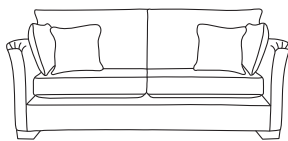

FINLINE

FURNITURE

SOFA BEDS

Colorado 5ft Sofa Bed
CM W234 D99 H86

Bronze	Silver	Gold	Platinum
€2,125	€2,590	€3,215	€3,820

Colorado 4ft 6in Sofa Bed
CM W213 D99 H86

Bronze	Silver	Gold	Platinum
€2,040	€2,530	€3,080	€3,485

Colorado 3ft Sofa Bed
CM W171 D99 H86

Bronze	Silver	Gold	Platinum
€1,895	€2,285	€2,600	€2,930

Monroe 5ft Sofa Bed
CM W214 D99 H99

Bronze	Silver	Gold	Platinum
€2,410	€3,260	€3,815	€4,180

Monroe 4ft 6in Sofa Bed
CM W197 D99 H99

Mattress
Length 185 CM
Thickness 8 CM

Fully Extended Bed
incl Sofa Depth*
CM D 225

PLEASE INFORM SALES STAFF
IF SOFA BED IS GOING UP THE STAIRS

Our sofas and chairs carry a 20-year frame guarantee. You choose your preferred fabric, leg and finish. "Medium" seat density is standard across the range. Soft and firm seat options are available also. A feather-quilted seat option is available at an additional cost. A high back option is available on most models, as are armcaps and throws and come at an additional cost. * Fully extended Sofa Bed depth may vary slightly depending on model chosen. Complimentary scatter cushions come as per sketches shown. All pieces are handmade and sizes may vary by approximately 2-4cm. Ensure access to your room is confirmed for seamless delivery.