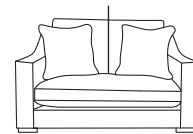

Colorado 3ft Sofa Bed
CM W171 D99 H86

Bronze	Silver	Gold	Platinum
€1,895	€2,285	€2,600	€2,930

Monroe 5ft Sofa Bed
CM W214 D99 H99

Bronze	Silver	Gold	Platinum
€2,410	€3,260	€3,815	€4,180

Monroe 4ft 6in Sofa Bed
CM W197 D99 H99

Bronze	Silver	Gold	Platinum
€2,025	€2,615	€3,300	€3,635

Monroe 3ft Sofa Bed
CM W155 D99 H99

Bronze	Silver	Gold	Platinum
€2,030	€2,325	€2,520	€2,995

Hudson 5ft Sofa Bed
CM W201 D95 H82

Bronze	Silver	Gold	Platinum
€2,200	€2,645	€3,250	€3,975

Hudson 4ft 6in Sofa Bed
CM W183 D95 H82

Bronze	Silver	Gold	Platinum
€2,040	€2,510	€3,080	€3,620

Hudson 3ft Sofa Bed
CM W142 D95 H82

Bronze	Silver	Gold	Platinum
€1,895	€2,285	€2,600	€2,930

Daytona 5ft Sofa Bed
CM W214 D99 H94

Bronze	Silver	Gold	Platinum
€2,475	€2,835	€3,490	€3,995

Daytona 4ft 6in Sofa Bed
CM W196 D99 H94

Bronze	Silver	Gold	Platinum
€2,395	€2,795	€3,295	€3,725

Daytona 3ft Sofa Bed
CM W155 D99 H94

Bronze	Silver	Gold	Platinum
€2,055	€2,325	€2,695	€3,150