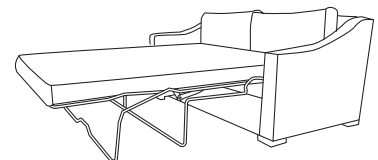

Bronze	Silver	Gold	Platinum
€2,475	€2,835	€3,490	€3,995

Daytona 4ft 6in Sofa Bed
CM W196 D99 H94

Bronze	Silver	Gold	Platinum
€2,395	€2,795	€3,295	€3,725

Daytona 3ft Sofa Bed
CM W155 D99 H94

Bronze	Silver	Gold	Platinum
€2,055	€2,325	€2,695	€3,150

Mattress
Length 185 CM
Thickness 8 CM

Fully Extended Bed
incl Sofa Depth*
CM D 225

PLEASE INFORM SALES STAFF
IF SOFA BED IS GOING UP THE STAIRS

Our sofas and chairs carry a 20-year frame guarantee. You choose your preferred fabric, leg and finish. "Medium" seat density is standard across the range. Soft and firm seat options are available also. A feather-quilted seat option is available at an additional cost. A high back option is available on most models, as are armcaps and throws and come at an additional cost. * Fully extended Sofa Bed depth may vary slightly depending on model chosen. Complimentary scatter cushions come as per sketches shown. All pieces are handmade and sizes may vary by approximately 2-4cm. Ensure access to your room is confirmed for seamless delivery.