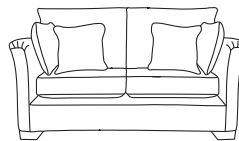

FINLINE

FURNITURE

SOFA BEDS

Colorado 5ft Sofa Bed
CM W234 D99 H86

Bronze	Silver	Gold	Platinum
€2,125	€2,590	€3,215	€3,820

Colorado 4ft 6in Sofa Bed
CM W213 D99 H86

Bronze	Silver	Gold	Platinum
€2,040	€2,530	€3,080	€3,485

Colorado 3ft Sofa Bed
CM W171 D99 H86

Bronze	Silver	Gold	Platinum
€1,895	€2,285	€2,600	€2,930

Monroe 5ft Sofa Bed
CM W214 D99 H99

Bronze	Silver	Gold	Platinum
€2,410	€3,260	€3,815	€4,180

Monroe 4ft 6in Sofa Bed
CM W197 D99 H99

Mattress
Length 185 CM
Thickness 8 CM

Fully Extended Bed
incl Sofa Depth*
CM D 225

PLEASE INFORM SALES STAFF
IF SOFA BED IS GOING UP THE STAIRS

Our sofas and chairs carry a 20-year frame guarantee. You choose your preferred fabric, leg and finish. "Medium" seat density is standard across the range. Soft and firm seat options are available also. A feather-quilted seat option is available at an additional cost. A high back option is available on most models, as are armcaps and throws and come at an additional cost. * Fully extended Sofa Bed depth may vary slightly depending on model chosen. Complimentary scatter cushions come as per sketches shown. All pieces are handmade and sizes may vary by approximately 2-4cm. Ensure access to your room is confirmed for seamless delivery.