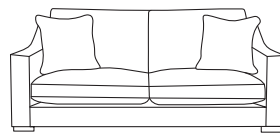

Colorado 3ft Sofa Bed
CM W171 D99 H86

Bronze	Silver	Gold	Platinum
€1,895	€2,285	€2,600	€2,930

Monroe 5ft Sofa Bed
CM W214 D99 H99

Bronze	Silver	Gold	Platinum
€2,410	€3,260	€3,815	€4,180

Monroe 4ft 6in Sofa Bed
CM W197 D99 H99

Bronze	Silver	Gold	Platinum
€2,025	€2,615	€3,300	€3,635

Monroe 3ft Sofa Bed
CM W155 D99 H99

Bronze	Silver	Gold	Platinum
€2,030	€2,325	€2,520	€2,995

Hudson 5ft Sofa Bed
CM W201 D95 H82

Bronze	Silver	Gold	Platinum
€2,200	€2,645	€3,250	€3,975

Hudson 4ft 6in Sofa Bed
CM W183 D95 H82

Bronze	Silver	Gold	Platinum
€2,040	€2,510	€3,080	€3,620

Hudson 3ft Sofa Bed
CM W142 D95 H82

Bronze	Silver	Gold	Platinum
€1,895	€2,285	€2,600	€2,930

Daytona 5ft Sofa Bed
CM W214 D99 H94

Bronze	Silver	Gold	Platinum
€2,475	€2,835	€3,490	€3,995

Daytona 4ft 6in Sofa Bed
CM W196 D99 H94

Bronze	Silver	Gold	Platinum
€2,395	€2,795	€3,295	€3,725

Daytona 3ft Sofa Bed
CM W155 D99 H94

Bronze	Silver	Gold	Platinum
€2,055	€2,325	€2,695	€3,150