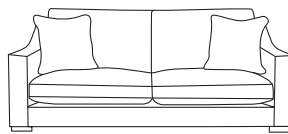

Colorado 3ft Sofa Bed
CM W171 D99 H86

Bronze	Silver	Gold	Platinum
€1,895	€2,285	€2,600	€2,930

Monroe 5ft Sofa Bed
CM W214 D99 H99

Bronze	Silver	Gold	Platinum
€2,410	€3,260	€3,815	€4,180

Monroe 4ft 6in Sofa Bed
CM W197 D99 H99

Bronze	Silver	Gold	Platinum
€2,025	€2,615	€3,300	€3,635

Monroe 3ft Sofa Bed
CM W155 D99 H99

Bronze	Silver	Gold	Platinum
€2,030	€2,325	€2,520	€2,995

Hudson 5ft Sofa Bed
CM W201 D95 H82

Bronze	Silver	Gold	Platinum
€2,200	€2,645	€3,250	€3,975

Hudson 4ft 6in Sofa Bed
CM W183 D95 H82

Bronze	Silver	Gold	Platinum
€2,040	€2,510	€3,080	€3,620

Hudson 3ft Sofa Bed
CM W142 D95 H82

Bronze	Silver	Gold	Platinum
€1,895	€2,285	€2,600	€2,930

Daytona 5ft Sofa Bed
CM W214 D99 H94

Mattress
Length 185 CM
Thickness 8 CM

Fully Extended Bed
incl Sofa Depth*
CM D 225

PLEASE INFORM SALES STAFF
IF SOFA BED IS GOING UP THE STAIRS

Our sofas and chairs carry a 20-year frame guarantee. You choose your preferred fabric, leg and finish. "Medium" seat density is standard across the range. Soft and firm seat options are available also. A feather-quilted seat option is available at an additional cost. A high back option is available on most models, as are armcaps and throws and come at an additional cost. * Fully extended Sofa Bed depth may vary slightly depending on model chosen. Complimentary scatter cushions come as per sketches shown. All pieces are handmade and sizes may vary by approximately 2-4cm. Ensure access to your room is confirmed for seamless delivery.