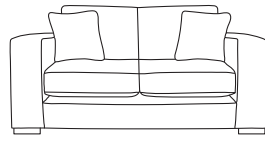

FINLINE

FURNITURE

SOFA BEDS

Colorado 5ft Sofa Bed
CM W234 D99 H86

Bronze	Silver	Gold	Platinum
€2,125	€2,590	€3,215	€3,820

Colorado 4ft 6in Sofa Bed
CM W213 D99 H86

Bronze	Silver	Gold	Platinum
€2,040	€2,530	€3,080	€3,485

Colorado 3ft Sofa Bed
CM W171 D99 H86

Bronze	Silver	Gold	Platinum
€1,895	€2,285	€2,600	€2,930

Monroe 5ft Sofa Bed
CM W214 D99 H99

Bronze	Silver	Gold	Platinum
€2,410	€3,260	€3,815	€4,180

Monroe 4ft 6in Sofa Bed
CM W197 D99 H99

Bronze	Silver	Gold	Platinum
€2,025	€2,615	€3,300	€3,635

Monroe 3ft Sofa Bed
CM W155 D99 H99

Bronze	Silver	Gold	Platinum
€2,030	€2,325	€2,520	€2,995

Hudson 5ft Sofa Bed
CM W201 D95 H82

Bronze	Silver	Gold	Platinum
€2,200	€2,645	€3,250	€3,975

Mattress
Length 185 CM
Thickness 8 CM

Fully Extended Bed
incl Sofa Depth*
CM D 225

PLEASE INFORM SALES STAFF
IF SOFA BED IS GOING UP THE STAIRS

Our sofas and chairs carry a 20-year frame guarantee. You choose your preferred fabric, leg and finish. "Medium" seat density is standard across the range. Soft and firm seat options are available also. A feather-quilted seat option is available at an additional cost. A high back option is available on most models, as are armcaps and throws and come at an additional cost. * Fully extended Sofa Bed depth may vary slightly depending on model chosen. Complimentary scatter cushions come as per sketches shown. All pieces are handmade and sizes may vary by approximately 2-4cm. Ensure access to your room is confirmed for seamless delivery.