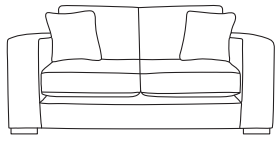

FINLINE

FURNITURE

SOFA BEDS

Colorado 5ft Sofa Bed
CM W234 D99 H86

Bronze	Silver	Gold	Platinum
€2,125	€2,590	€3,215	€3,820

Colorado 4ft 6in Sofa Bed
CM W213 D99 H86

Bronze	Silver	Gold	Platinum
€2,040	€2,530	€3,080	€3,485

Colorado 3ft Sofa Bed
CM W171 D99 H86

Bronze	Silver	Gold	Platinum
€1,895	€2,285	€2,600	€2,930

Monroe 5ft Sofa Bed
CM W214 D99 H99

Bronze	Silver	Gold	Platinum
€2,410	€3,260	€3,815	€4,180

Monroe 4ft 6in Sofa Bed
CM W197 D99 H99

Bronze	Silver	Gold	Platinum
€2,025	€2,615	€3,300	€3,635

Monroe 3ft Sofa Bed
CM W155 D99 H99

Bronze	Silver	Gold	Platinum
€2,030	€2,325	€2,520	€2,995

Hudson 5ft Sofa Bed
CM W201 D95 H82

Bronze	Silver	Gold	Platinum
€2,200	€2,645	€3,250	€3,975

Mattress
Length 185 CM
Thickness 8 CM

Fully Extended Bed
incl Sofa Depth*
CM D 225

PLEASE INFORM SALES STAFF
IF SOFA BED IS GOING UP THE STAIRS

Our sofas and chairs carry a 20-year frame guarantee. You choose your preferred fabric, leg and finish. "Medium" seat density is standard across the range. Soft and firm seat options are available also. A feather-quilted seat option is available at an additional cost. A high back option is available on most models, as are armcaps and throws and come at an additional cost. * Fully extended Sofa Bed depth may vary slightly depending on model chosen. Complimentary scatter cushions come as per sketches shown. All pieces are handmade and sizes may vary by approximately 2-4cm. Ensure access to your room is confirmed for seamless delivery.