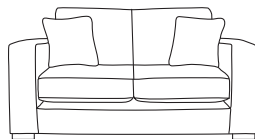

Bronze	Silver	Gold	Platinum
€2,125	€2,615	€3,300	€3,635

Monroe 3ft Sofa Bed
CM W155 D99 H99

Bronze	Silver	Gold	Platinum
€2,030	€2,325	€2,520	€2,995

Daytona 5ft Sofa Bed
CM W214 D99 H94

Bronze	Silver	Gold	Platinum
€2,475	€2,835	€3,490	€3,995

Daytona 4ft 6in Sofa Bed
CM W196 D99 H94

Bronze	Silver	Gold	Platinum
€2,395	€2,795	€3,295	€3,725

Daytona 3ft Sofa Bed
CM W155 D99 H94

Bronze	Silver	Gold	Platinum
€2,055	€2,325	€2,695	€3,150

Colorado 5ft Sofa Bed
CM W234 D99 H86

Mattress
Length 185 CM
Thickness 8 CM

Fully Extended Bed
incl Sofa Depth*
CM D 225

PLEASE INFORM SALES STAFF
IF SOFA BED IS GOING UP THE STAIRS

Our sofas and chairs carry a 20-year frame guarantee. You choose your preferred fabric, leg and finish. "Medium" seat density is standard across the range. Soft and firm seat options are available also. A feather-quilted seat option is available at an additional cost. A high back option is available on most models, as are armcaps and throws and come at an additional cost. * Fully extended Sofa Bed depth may vary slightly depending on model chosen. Complimentary scatter cushions come as per sketches shown. All pieces are handmade and sizes may vary by approximately 2-4cm. Ensure access to your room is confirmed for seamless delivery.