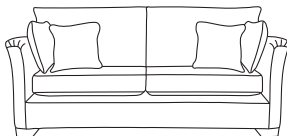

FINLINE

FURNITURE

SOFA BEDS

Hudson 5ft Sofa Bed
CM W201 D95 H82

Bronze	Silver	Gold	Platinum
€2,200	€2,645	€3,250	€3,975

Hudson 4ft 6in Sofa Bed
CM W183 D95 H82

Bronze	Silver	Gold	Platinum
€2,040	€2,510	€3,080	€3,620

Hudson 3ft Sofa Bed
CM W142 D95 H82

Bronze	Silver	Gold	Platinum
€1,895	€2,285	€2,600	€2,930

Monroe 5ft Sofa Bed
CM W214 D99 H99

Bronze	Silver	Gold	Platinum
€2,410	€3,260	€3,815	€4,180

Monroe 4ft 6in Sofa Bed
CM W197 D99 H99

Bronze	Silver	Gold	Platinum
€2,125	€2,615	€3,300	€3,635

Monroe 3ft Sofa Bed
CM W155 D99 H99

Bronze	Silver	Gold	Platinum
€2,030	€2,325	€2,520	€2,995

Daytona 5ft Sofa Bed
CM W214 D99 H94

Bronze	Silver	Gold	Platinum
€2,475	€2,835	€3,490	€3,995

Mattress
Length 185 CM
Thickness 8 CM

Fully Extended Bed
incl Sofa Depth*
CM D 225

PLEASE INFORM SALES STAFF
IF SOFA BED IS GOING UP THE STAIRS

Our sofas and chairs carry a 20-year frame guarantee. You choose your preferred fabric, leg and finish. "Medium" seat density is standard across the range. Soft and firm seat options are available also. A feather-quilted seat option is available at an additional cost. A high back option is available on most models, as are armcaps and throws and come at an additional cost. * Fully extended Sofa Bed depth may vary slightly depending on model chosen. Complimentary scatter cushions come as per sketches shown. All pieces are handmade and sizes may vary by approximately 2-4cm. Ensure access to your room is confirmed for seamless delivery.