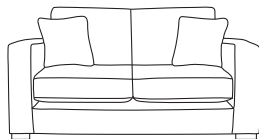

Hudson 3ft Sofa Bed
CM W142 D95 H82

Bronze	Silver	Gold	Platinum
€1,895	€2,285	€2,600	€2,930

Monroe 5ft Sofa Bed
CM W214 D99 H99

Bronze	Silver	Gold	Platinum
€2,410	€3,260	€3,815	€4,180

Monroe 4ft 6in Sofa Bed
CM W197 D99 H99

Bronze	Silver	Gold	Platinum
€2,125	€2,615	€3,300	€3,635

Monroe 3ft Sofa Bed
CM W155 D99 H99

Bronze	Silver	Gold	Platinum
€2,030	€2,325	€2,520	€2,995

Daytona 5ft Sofa Bed
CM W214 D99 H94

Bronze	Silver	Gold	Platinum
€2,475	€2,835	€3,490	€3,995

Mattress
Length 185 CM
Thickness 8 CM

Fully Extended Bed
incl Sofa Depth*
CM D 225

PLEASE INFORM SALES STAFF
IF SOFA BED IS GOING UP THE STAIRS

Our sofas and chairs carry a 20-year frame guarantee. You choose your preferred fabric, leg and finish. "Medium" seat density is standard across the range. Soft and firm seat options are available also. A feather-quilted seat option is available at an additional cost. A high back option is available on most models, as are armcaps and throws and come at an additional cost. * Fully extended Sofa Bed depth may vary slightly depending on model chosen. Complimentary scatter cushions come as per sketches shown. All pieces are handmade and sizes may vary by approximately 2-4cm. Ensure access to your room is confirmed for seamless delivery.