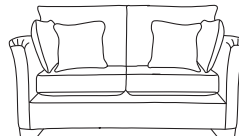

FINLINE

FURNITURE

SOFA BEDS

Hudson 5ft Sofa Bed
CM W201 D95 H82

Bronze	Silver	Gold	Platinum
€2,200	€2,645	€3,250	€3,975

Hudson 4ft 6in Sofa Bed
CM W183 D95 H82

Bronze	Silver	Gold	Platinum
€2,040	€2,510	€3,080	€3,620

Hudson 3ft Sofa Bed
CM W142 D95 H82

Bronze	Silver	Gold	Platinum
€1,895	€2,285	€2,600	€2,930

Monroe 5ft Sofa Bed
CM W214 D99 H99

Bronze	Silver	Gold	Platinum
€2,410	€3,260	€3,815	€4,180

Monroe 4ft 6in Sofa Bed
CM W197 D99 H99

Bronze	Silver	Gold	Platinum
€2,125	€2,615	€3,300	€3,635

Monroe 3ft Sofa Bed
CM W155 D99 H99

Bronze	Silver	Gold	Platinum
€2,030	€2,325	€2,520	€2,995

Daytona 5ft Sofa Bed
CM W214 D99 H94

Bronze	Silver	Gold	Platinum
€2,475	€2,835	€3,490	€3,995

Mattress
Length 185 CM
Thickness 8 CM

Fully Extended Bed
incl Sofa Depth*
CM D 225

PLEASE INFORM SALES STAFF
IF SOFA BED IS GOING UP THE STAIRS

Our sofas and chairs carry a 20-year frame guarantee. You choose your preferred fabric, leg and finish. "Medium" seat density is standard across the range. Soft and firm seat options are available also. A feather-quilted seat option is available at an additional cost. A high back option is available on most models, as are armcaps and throws and come at an additional cost. * Fully extended Sofa Bed depth may vary slightly depending on model chosen. Complimentary scatter cushions come as per sketches shown. All pieces are handmade and sizes may vary by approximately 2-4cm. Ensure access to your room is confirmed for seamless delivery.