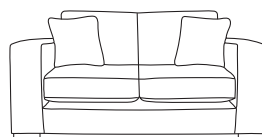

Colorado 4ft 6in Sofa Bed
CM W213 D99 H86

Bronze	Silver	Gold	Platinum
€2,040	€2,530	€3,080	€3,485