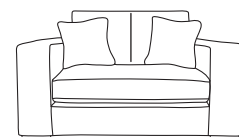

Colorado 3ft Sofa Bed
CM W171 D99 H86

Bronze	Silver	Gold	Platinum
€1,895	€2,285	€2,600	€2,930