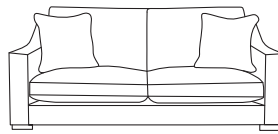

FINLINE

FURNITURE

SOFA BEDS

Hudson 5ft Sofa Bed
CM W201 D95 H82

Bronze	Silver	Gold	Platinum
€2,200	€2,645	€3,250	€3,975

Hudson 4ft 6in Sofa Bed
CM W183 D95 H82

Bronze	Silver	Gold	Platinum
€2,040	€2,510	€3,080	€3,620

Hudson 3ft Sofa Bed
CM W142 D95 H82

Bronze	Silver	Gold	Platinum
€1,895	€2,285	€2,600	€2,930

Monroe 5ft Sofa Bed
CM W214 D99 H99

Bronze	Silver	Gold	Platinum
€2,410	€3,260	€3,815	€4,180

Monroe 4ft 6in Sofa Bed
CM W197 D99 H99

Bronze	Silver	Gold	Platinum
€2,125	€2,615	€3,300	€3,635

Monroe 3ft Sofa Bed
CM W155 D99 H99

Bronze	Silver	Gold	Platinum
€2,030	€2,325	€2,520	€2,995

Daytona 5ft Sofa Bed
CM W214 D99 H94

Bronze	Silver	Gold	Platinum
€2,475	€2,835	€3,490	€3,995

Mattress
Length 185 CM
Thickness 8 CM

Fully Extended Bed
incl Sofa Depth*
CM D 225

PLEASE INFORM SALES STAFF
IF SOFA BED IS GOING UP THE STAIRS

Our sofas and chairs carry a 20-year frame guarantee. You choose your preferred fabric, leg and finish. "Medium" seat density is standard across the range. Soft and firm seat options are available also. A feather-quilted seat option is available at an additional cost. A high back option is available on most models, as are armcaps and throws and come at an additional cost. * Fully extended Sofa Bed depth may vary slightly depending on model chosen. Complimentary scatter cushions come as per sketches shown. All pieces are handmade and sizes may vary by approximately 2-4cm. Ensure access to your room is confirmed for seamless delivery.