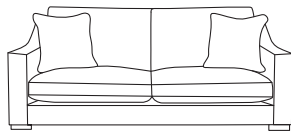

FINLINE

FURNITURE

SOFA BEDS

Hudson 5ft Sofa Bed
CM W201 D95 H82

Bronze	Silver	Gold	Platinum
€2,200	€2,645	€3,250	€3,975

Hudson 4ft 6in Sofa Bed
CM W183 D95 H82

Bronze	Silver	Gold	Platinum
€2,040	€2,510	€3,080	€3,620

Hudson 3ft Sofa Bed
CM W142 D95 H82

Bronze	Silver	Gold	Platinum
€1,895	€2,285	€2,600	€2,930

Monroe 5ft Sofa Bed
CM W214 D99 H99

Bronze	Silver	Gold	Platinum
€2,410	€3,260	€3,815	€4,180

Monroe 4ft 6in Sofa Bed
CM W197 D99 H99

Bronze	Silver	Gold	Platinum
€2,125	€2,615	€3,300	€3,635

Monroe 3ft Sofa Bed
CM W155 D99 H99

Bronze	Silver	Gold	Platinum
€2,030	€2,325	€2,520	€2,995

Daytona 5ft Sofa Bed
CM W214 D99 H94

Bronze	Silver	Gold	Platinum
€2,475	€2,835	€3,490	€3,995

Mattress
Length 185 CM
Thickness 8 CM

Fully Extended Bed
incl Sofa Depth*
CM D 225

PLEASE INFORM SALES STAFF
IF SOFA BED IS GOING UP THE STAIRS

Our sofas and chairs carry a 20-year frame guarantee. You choose your preferred fabric, leg and finish. "Medium" seat density is standard across the range. Soft and firm seat options are available also. A feather-quilted seat option is available at an additional cost. A high back option is available on most models, as are armcaps and throws and come at an additional cost. * Fully extended Sofa Bed depth may vary slightly depending on model chosen. Complimentary scatter cushions come as per sketches shown. All pieces are handmade and sizes may vary by approximately 2-4cm. Ensure access to your room is confirmed for seamless delivery.