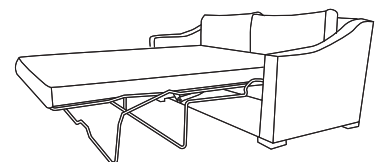

Mattress
Length 185 CM
Thickness 8 CM

Fully Extended Bed
incl Sofa Depth*
CM D 225

PLEASE INFORM SALES STAFF
IF SOFA BED IS GOING UP THE STAIRS

Our sofas and chairs carry a 20-year frame guarantee. You choose your preferred fabric, leg and finish. "Medium" seat density is standard across the range. Soft and firm seat options are available also. A feather-quilted seat option is available at an additional cost. A high back option is available on most models, as are armcaps and throws and come at an additional cost. * Fully extended Sofa Bed depth may vary slightly depending on model chosen. Complimentary scatter cushions come as per sketches shown. All pieces are handmade and sizes may vary by approximately 2-4cm. Ensure access to your room is confirmed for seamless delivery.