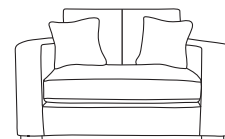

Bronze	Silver	Gold	Platinum
€2,125	€2,615	€3,300	€3,635

Monroe 3ft Sofa Bed
CM W155 D99 H99

Bronze	Silver	Gold	Platinum
€2,030	€2,325	€2,520	€2,995

Daytona 5ft Sofa Bed
CM W214 D99 H94

Bronze	Silver	Gold	Platinum
€2,475	€2,835	€3,490	€3,995

Daytona 4ft 6in Sofa Bed
CM W196 D99 H94

Bronze	Silver	Gold	Platinum
€2,395	€2,795	€3,295	€3,725

Daytona 3ft Sofa Bed
CM W155 D99 H94

Bronze	Silver	Gold	Platinum
€2,055	€2,325	€2,695	€3,150

Colorado 5ft Sofa Bed
CM W234 D99 H86

Mattress
Length 185 CM
Thickness 8 CM

Fully Extended Bed
incl Sofa Depth*
CM D 225

PLEASE INFORM SALES STAFF
IF SOFA BED IS GOING UP THE STAIRS

Our sofas and chairs carry a 20-year frame guarantee. You choose your preferred fabric, leg and finish. "Medium" seat density is standard across the range. Soft and firm seat options are available also. A feather-quilted seat option is available at an additional cost. A high back option is available on most models, as are armcaps and throws and come at an additional cost. * Fully extended Sofa Bed depth may vary slightly depending on model chosen. Complimentary scatter cushions come as per sketches shown. All pieces are handmade and sizes may vary by approximately 2-4cm. Ensure access to your room is confirmed for seamless delivery.