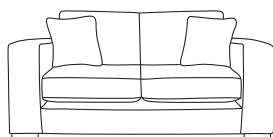

Bronze	Silver	Gold	Platinum
€2,125	€2,615	€3,300	€3,635

Monroe 3ft Sofa Bed
CM W155 D99 H99

Bronze	Silver	Gold	Platinum
€2,030	€2,325	€2,520	€2,995

Daytona 5ft Sofa Bed
CM W214 D99 H94

Bronze	Silver	Gold	Platinum
€2,475	€2,835	€3,490	€3,995

Daytona 4ft 6in Sofa Bed
CM W196 D99 H94

Bronze	Silver	Gold	Platinum
€2,395	€2,795	€3,295	€3,725

Daytona 3ft Sofa Bed
CM W155 D99 H94

Bronze	Silver	Gold	Platinum
€2,055	€2,325	€2,695	€3,150

Colorado 5ft Sofa Bed
CM W234 D99 H86

Mattress
Length 185 CM
Thickness 8 CM

Fully Extended Bed
incl Sofa Depth*
CM D 225

PLEASE INFORM SALES STAFF
IF SOFA BED IS GOING UP THE STAIRS

Our sofas and chairs carry a 20-year frame guarantee. You choose your preferred fabric, leg and finish. "Medium" seat density is standard across the range. Soft and firm seat options are available also. A feather-quilted seat option is available at an additional cost. A high back option is available on most models, as are armcaps and throws and come at an additional cost. * Fully extended Sofa Bed depth may vary slightly depending on model chosen. Complimentary scatter cushions come as per sketches shown. All pieces are handmade and sizes may vary by approximately 2-4cm. Ensure access to your room is confirmed for seamless delivery.