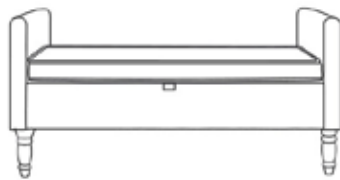

# LOTTIE

Lottie Bed Bench

	Bronze	Silver	Gold	Platinum
CM W76 D43 H47 Small	€590	€835	€995	€1,195
CM W137 D43 H47 Medium	€630	€890	€1,075	€1,240
CM W168 D43 H47 Large	€690	€935	€1,130	€1,295

Lottie Bed Bench Plain  
With Storage

	Bronze	Silver	Gold	Platinum
CM W76 D43 H47 Small	€760	€1,005	€1,165	€1,365
CM W137 D43 H47 Medium	€800	€1,060	€1,245	€1,410
CM W168 D43 H47 Large	€860	€1,105	€1,300	€1,465

Our sofas and chairs carry a 20-year frame guarantee. You choose your preferred fabric, leg and finish. Overall height may vary depending on leg choice. All pieces are handmade and sizes may vary by approximately 2-4cm. Ensure access to your room is confirmed for seamless delivery. Pricing subject to change.