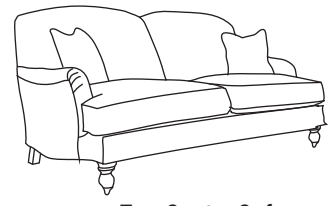

FINLINE

FURNITURE

WILLOW

Grand Sofa
CM W244 D102 H94

| Bronze | Silver | Gold | Platinum |
|--------|--------|--------|----------|
| €1,980 | €2,510 | €2,950 | €3,390 |

Three Seater Sofa
CM W221 D102 H94

| Bronze | Silver | Gold | Platinum |
|--------|--------|--------|----------|
| €1,900 | €2,345 | €2,725 | €3,200 |

Two Seater Sofa
CM W193 D102 H94

| Bronze | Silver | Gold | Platinum |
|--------|--------|--------|----------|
| €1,835 | €2,160 | €2,580 | €3,020 |

Love Seat
CM W126 D102 H94

| Bronze | Silver | Gold | Platinum |
|--------|--------|--------|----------|
| €1,610 | €1,895 | €2,140 | €2,460 |

Armchair
CM W89 D99 H92

| Bronze | Silver | Gold | Platinum |
|--------|--------|--------|----------|
| €1,230 | €1,595 | €1,860 | €2,080 |

Our sofas and chairs carry a 20-year frame guarantee. You choose your preferred fabric, leg and finish. "Medium" seat density is standard across the range. Soft and firm seat options are available also. A feather-quilted seat option is available at an additional cost. Armcaps and throws and come at an additional cost. Complimentary scatter cushions come as per sketches shown. All pieces are handmade and sizes may vary by approximately 2-4cm. Ensure access to your room is confirmed for seamless delivery.