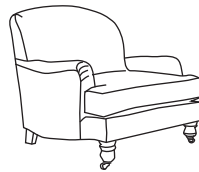

FINLINE

FURNITURE

WILLOW

Grand Sofa
CM W244 D102 H94

| Bronze | Silver | Gold | Platinum |
|--------|--------|--------|----------|
| €1,980 | €2,510 | €2,950 | €3,390 |

Three Seater Sofa
CM W221 D102 H94

| Bronze | Silver | Gold | Platinum |
|--------|--------|--------|----------|
| €1,900 | €2,345 | €2,725 | €3,200 |

Two Seater Sofa
CM W193 D102 H94

| Bronze | Silver | Gold | Platinum |
|--------|--------|--------|----------|
| €1,835 | €2,160 | €2,580 | €3,020 |

Love Seat
CM W126 D102 H94

| Bronze | Silver | Gold | Platinum |
|--------|--------|--------|----------|
| €1,610 | €1,895 | €2,140 | €2,460 |

Armchair
CM W89 D99 H92

| Bronze | Silver | Gold | Platinum |
|--------|--------|--------|----------|
| €1,230 | €1,595 | €1,860 | €2,080 |

Our sofas and chairs carry a 20-year frame guarantee. You choose your preferred fabric, leg and finish. "Medium" seat density is standard across the range. Soft and firm seat options are available also. A feather-quilted seat option is available at an additional cost. Armcaps and throws and come at an additional cost. Complimentary scatter cushions come as per sketches shown. All pieces are handmade and sizes may vary by approximately 2-4cm. Ensure access to your room is confirmed for seamless delivery.