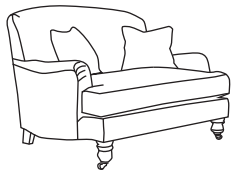

FINLINE

FURNITURE

WILLOW

Grand Sofa
CM W244 D102 H94

| Bronze | Silver | Gold | Platinum |
|--------|--------|--------|----------|
| €1,980 | €2,510 | €2,950 | €3,390 |

Three Seater Sofa
CM W221 D102 H94

| Bronze | Silver | Gold | Platinum |
|--------|--------|--------|----------|
| €1,900 | €2,345 | €2,725 | €3,200 |

Two Seater Sofa
CM W193 D102 H94

| Bronze | Silver | Gold | Platinum |
|--------|--------|--------|----------|
| €1,835 | €2,160 | €2,580 | €3,020 |

Love Seat
CM W126 D102 H94

| Bronze | Silver | Gold | Platinum |
|--------|--------|--------|----------|
| €1,610 | €1,895 | €2,140 | €2,460 |

Armchair
CM W89 D99 H92

| Bronze | Silver | Gold | Platinum |
|--------|--------|--------|----------|
| €1,230 | €1,595 | €1,860 | €2,080 |

Our sofas and chairs carry a 20-year frame guarantee. You choose your preferred fabric, leg and finish. "Medium" seat density is standard across the range. Soft and firm seat options are available also. A feather-quilted seat option is available at an additional cost. Armcaps and throws and come at an additional cost. Complimentary scatter cushions come as per sketches shown. All pieces are handmade and sizes may vary by approximately 2-4cm. Ensure access to your room is confirmed for seamless delivery.