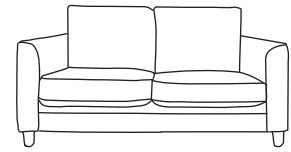

FINLINE

FURNITURE

LEATHER SOLO

Four Seater Sofa
CM W293 D100 H90

Dune	Osborne/Vesuvio
€3,675	€3,995

Three Seater Sofa
CM W228 D94 H90

Dune	Osborne/Vesuvio
€3,080	€3,495

Two Seater Sofa
CM W162 D94 H90

Dune	Osborne/Vesuvio
€2,370	€2,555

Love Seat
CM W120 D94 H90

Dune	Osborne/Vesuvio
€2,130	€2,450

Armchair
CM W96 D94 H90

Dune	Osborne/Vesuvio
€1,815	€2,155

Four Seater Chaise End LHF or RHF
CM W293 D94 H90

Dune	Osborne/Vesuvio
€4,150	€4,505