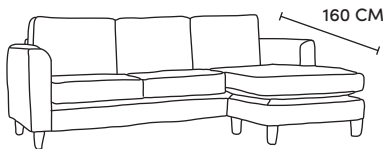

Dune	Osborne/Vesuvio
€2,370	€2,555

Love Seat
CM W120 D94 H90

Dune	Osborne/Vesuvio
€2,130	€2,450

Armchair
CM W96 D94 H90

Dune	Osborne/Vesuvio
€1,815	€2,155

Four Seater Chaise End LHF or RHF
CM W293 D94 H90

Dune	Osborne/Vesuvio
€4,150	€4,505