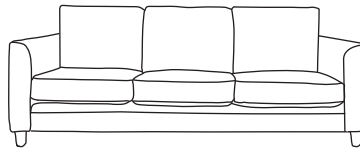

FINLINE

FURNITURE

LEATHER SOLO

Four Seater Sofa
CM W293 D100 H90

Dune	Osborne/Vesuvio
€3,675	€3,995

Three Seater Sofa
CM W228 D94 H90

Dune	Osborne/Vesuvio
€3,080	€3,495

Two Seater Sofa
CM W162 D94 H90

Dune	Osborne/Vesuvio
€2,370	€2,555

Love Seat
CM W120 D94 H90

Dune	Osborne/Vesuvio
€2,130	€2,450

Armchair
CM W96 D94 H90

Dune	Osborne/Vesuvio
€1,815	€2,155

Four Seater Chaise End LHF or RHF
CM W293 D94 H90

Dune	Osborne/Vesuvio
€4,150	€4,505