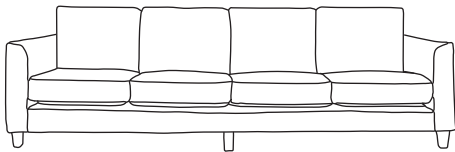

FINLINE

FURNITURE

LEATHER SOLO

Four Seater Sofa
CM W293 D100 H90

Dune	Osborne/Vesuvio
€3,675	€3,995

Three Seater Sofa
CM W228 D94 H90

Dune	Osborne/Vesuvio
€3,080	€3,495

Two Seater Sofa
CM W162 D94 H90

Dune	Osborne/Vesuvio
€2,370	€2,555

Love Seat
CM W120 D94 H90

Dune	Osborne/Vesuvio
€2,130	€2,450

Armchair
CM W96 D94 H90

Dune	Osborne/Vesuvio
€1,815	€2,155

Four Seater Chaise End LHF or RHF
CM W293 D94 H90

Dune	Osborne/Vesuvio
€4,150	€4,505