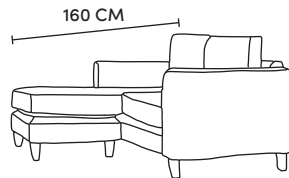

Two Seater Chaise End LHF or RHF
CM W162 D94 H90

Dune	Osborne/Vesuvio
€2,960	€3,260

Dune	Osborne/Vesuvio
€135	€150

Dune	Osborne/Vesuvio
€125	€130

Dune	Osborne/Vesuvio
€125	€130

Our sofas and chairs carry a 20-year frame guarantee. You choose your preferred leather, leg and finish. "Medium" seat density is standard, with soft or firm and feather-quilted options available at an additional cost. The size of this model cannot be altered.

All pieces are handmade and sizes may vary by approximately 2-4cm. Ensure access to your room is confirmed for seamless delivery. Pricing subject to change.

Phone: 057 8626219

LAOIS DUBLIN CORK GALWAY