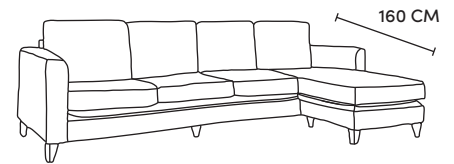

Dune	Osborne/Vesuvio
€2,370	€2,555

Love Seat
CM W120 D94 H90

Dune	Osborne/Vesuvio
€2,130	€2,450

Armchair
CM W96 D94 H90

Dune	Osborne/Vesuvio
€1,815	€2,155

Four Seater Chaise End LHF or RHF
CM W293 D94 H90

Dune	Osborne/Vesuvio
€4,150	€4,505