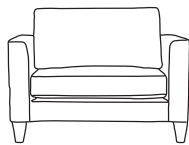

Love Seat
CM W120 D94 H90

Dune	Osborne/Vesuvio
€2,130	€2,450