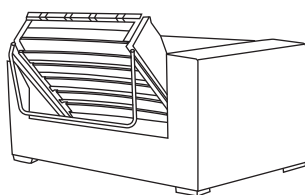

Fully Extended Bed incl Sofa Depth*
CM D 225

Mattress
Length 185 CM
Thickness 8 CM

PLEASE INFORM SALES STAFF
IF SOFA BED IS GOING UP THE STAIRS

Our sofas and chairs carry a 20-year frame guarantee. You choose your preferred fabric, leg and finish. "Medium" seat density is standard across the range. Soft and firm seat options are available also. A feather-quilted seat option is available at an additional cost. A high back option is available on most models, as are armcaps and throws and come at an additional cost. * Fully extended Sofa Bed depth may vary slightly depending on model chosen. Complimentary scatter cushions come as per sketches shown. All pieces are handmade and sizes may vary by approximately 2-4cm. Ensure access to your room is confirmed for seamless delivery.

Pricing subject to change.

Phone: 057 8626219

LAOIS DUBLIN CORK GALWAY