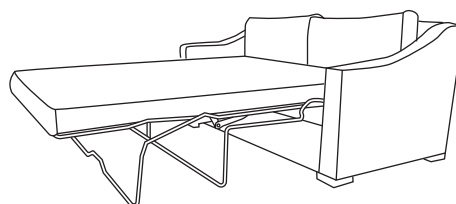

Fully Extended Bed incl Sofa Depth*
CM D 225

Mattress
Length 185 CM
Thickness 8 CM

PLEASE INFORM SALES STAFF
IF SOFA BED IS GOING UP THE STAIRS

Our sofas and chairs carry a 20-year frame guarantee. You choose your preferred fabric, leg and finish. "Medium" seat density is standard across the range. Soft and firm seat options are available also. A feather-quilted seat option is available at an additional cost. A high back option is available on most models, as are armcaps and throws and come at an additional cost. * Fully extended Sofa Bed depth may vary slightly depending on model chosen. Complimentary scatter cushions come as per sketches shown. All pieces are handmade and sizes may vary by approximately 2-4cm. Ensure access to your room is confirmed for seamless delivery.

Pricing subject to change.

Phone: 057 8626219

LAOIS DUBLIN CORK GALWAY