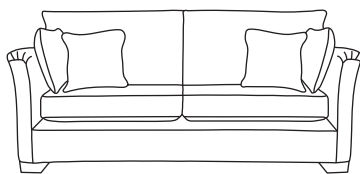

## FURNITURE

# SOFA BEDS

Colorado 5ft Sofa Bed  
CM W234 D99 H86

Bronze	Silver	Gold	Platinum
€2,125	€2,590	€3,215	€3,820

Colorado 4ft 6in Sofa Bed  
CM W213 D99 H86

Bronze	Silver	Gold	Platinum
€2,040	€2,530	€3,080	€3,485

Colorado 3ft Sofa Bed  
CM W171 D99 H86

Bronze	Silver	Gold	Platinum
€1,895	€2,285	€2,600	€2,930

Monroe 5ft Sofa Bed  
CM W214 D99 H99

Bronze	Silver	Gold	Platinum
€2,410	€3,260	€3,815	€4,180

Monroe 4ft 6in Sofa Bed  
CM W197 D99 H99

Mattress  
Length 185 CM  
Thickness 8 CM

PLEASE INFORM SALES STAFF  
IF SOFA BED IS GOING UP THE STAIRS

Our sofas and chairs carry a 20-year frame guarantee. You choose your preferred fabric, leg and finish. "Medium" seat density is standard across the range. Soft and firm seat options are available also. A feather-quilted seat option is available at an additional cost. A high back option is available on most models, as are armcaps and throws and come at an additional cost. \* Fully extended Sofa Bed depth may vary slightly depending on model chosen. Complimentary scatter cushions come as per sketches shown. All pieces are handmade and sizes may vary by approximately 2-4cm. Ensure access to your room is confirmed for seamless delivery.