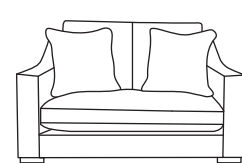

Bronze	Silver	Gold	Platinum
€2,025	€2,615	€3,300	€3,635

Monroe 3ft Sofa Bed  
CM W155 D99 H99

Bronze	Silver	Gold	Platinum
€2,030	€2,325	€2,520	€2,995

Hudson 5ft Sofa Bed  
CM W201 D95 H82

Bronze	Silver	Gold	Platinum
€2,200	€2,645	€3,250	€3,975

Hudson 4ft 6in Sofa Bed  
CM W183 D95 H82

Bronze	Silver	Gold	Platinum
€2,040	€2,510	€3,080	€3,620

Hudson 3ft Sofa Bed  
CM W142 D95 H82

Bronze	Silver	Gold	Platinum
€1,895	€2,285	€2,600	€2,930

Fully Extended Bed incl Sofa Depth\*  
CM D 225

Mattress  
Length 185 CM  
Thickness 8 CM

PLEASE INFORM SALES STAFF  
IF SOFA BED IS GOING UP THE STAIRS

Our sofas and chairs carry a 20-year frame guarantee. You choose your preferred fabric, leg and finish. "Medium" seat density is standard across the range. Soft and firm seat options are available also. A feather-quilted seat option is available at an additional cost. A high back option is available on most models, as are armcaps and throws and come at an additional cost. \* Fully extended Sofa Bed depth may vary slightly depending on model chosen. Complimentary scatter cushions come as per sketches shown. All pieces are handmade and sizes may vary by approximately 2-4cm. Ensure access to your room is confirmed for seamless delivery.