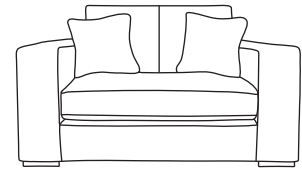

## FURNITURE

# SOFA BEDS

Colorado 5ft Sofa Bed  
CM W234 D99 H86

Bronze	Silver	Gold	Platinum
€2,125	€2,590	€3,215	€3,820

Colorado 4ft 6in Sofa Bed  
CM W213 D99 H86

Bronze	Silver	Gold	Platinum
€2,040	€2,530	€3,080	€3,485

Colorado 3ft Sofa Bed  
CM W171 D99 H86

Bronze	Silver	Gold	Platinum
€1,895	€2,285	€2,600	€2,930

Monroe 5ft Sofa Bed  
CM W214 D99 H99

Bronze	Silver	Gold	Platinum
€2,410	€3,260	€3,815	€4,180

Monroe 4ft 6in Sofa Bed  
CM W197 D99 H99

Mattress  
Length 185 CM  
Thickness 8 CM

PLEASE INFORM SALES STAFF  
IF SOFA BED IS GOING UP THE STAIRS

Our sofas and chairs carry a 20-year frame guarantee. You choose your preferred fabric, leg and finish. "Medium" seat density is standard across the range. Soft and firm seat options are available also. A feather-quilted seat option is available at an additional cost. A high back option is available on most models, as are armcaps and throws and come at an additional cost. \* Fully extended Sofa Bed depth may vary slightly depending on model chosen. Complimentary scatter cushions come as per sketches shown. All pieces are handmade and sizes may vary by approximately 2-4cm. Ensure access to your room is confirmed for seamless delivery.