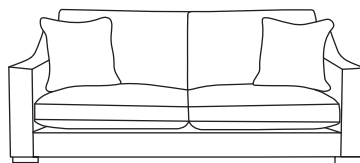

Colorado 3ft Sofa Bed  
CM W171 D99 H86

Bronze	Silver	Gold	Platinum
€1,895	€2,285	€2,600	€2,930

Monroe 5ft Sofa Bed  
CM W214 D99 H99

Bronze	Silver	Gold	Platinum
€2,410	€3,260	€3,815	€4,180

Monroe 4ft 6in Sofa Bed  
CM W197 D99 H99

Bronze	Silver	Gold	Platinum
€2,025	€2,615	€3,300	€3,635

Monroe 3ft Sofa Bed  
CM W155 D99 H99

Bronze	Silver	Gold	Platinum
€2,030	€2,325	€2,520	€2,995

Hudson 5ft Sofa Bed  
CM W201 D95 H82

Bronze	Silver	Gold	Platinum
€2,200	€2,645	€3,250	€3,975

Mattress  
Length 185 CM  
Thickness 8 CM

PLEASE INFORM SALES STAFF  
IF SOFA BED IS GOING UP THE STAIRS

Our sofas and chairs carry a 20-year frame guarantee. You choose your preferred fabric, leg and finish. "Medium" seat density is standard across the range. Soft and firm seat options are available also. A feather-quilted seat option is available at an additional cost. A high back option is available on most models, as are armcaps and throws and come at an additional cost. \* Fully extended Sofa Bed depth may vary slightly depending on model chosen. Complimentary scatter cushions come as per sketches shown. All pieces are handmade and sizes may vary by approximately 2-4cm. Ensure access to your room is confirmed for seamless delivery.