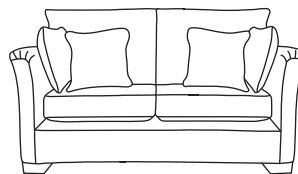

# SOFA BEDS

Colorado 5ft Sofa Bed  
CM W234 D99 H86

Bronze	Silver	Gold	Platinum
€2,125	€2,590	€3,215	€3,820

Colorado 4ft 6in Sofa Bed  
CM W213 D99 H86

Bronze	Silver	Gold	Platinum
€2,040	€2,530	€3,080	€3,485

Colorado 3ft Sofa Bed  
CM W171 D99 H86

Bronze	Silver	Gold	Platinum
€1,895	€2,285	€2,600	€2,930

Monroe 5ft Sofa Bed  
CM W214 D99 H99

Bronze	Silver	Gold	Platinum
€2,410	€3,260	€3,815	€4,180

Monroe 4ft 6in Sofa Bed  
CM W197 D99 H99