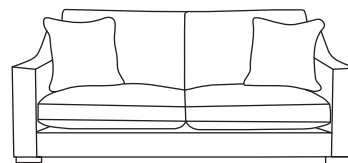

Bronze	Silver	Gold	Platinum
€2,025	€2,615	€3,300	€3,635

Monroe 3ft Sofa Bed  
CM W155 D99 H99

Bronze	Silver	Gold	Platinum
€2,030	€2,325	€2,520	€2,995

Hudson 5ft Sofa Bed  
CM W201 D95 H82

Bronze	Silver	Gold	Platinum
€2,200	€2,645	€3,250	€3,975

Hudson 4ft 6in Sofa Bed  
CM W183 D95 H82

Bronze	Silver	Gold	Platinum
€2,040	€2,510	€3,080	€3,620

Hudson 3ft Sofa Bed  
CM W142 D95 H82

Bronze	Silver	Gold	Platinum
€1,895	€2,285	€2,600	€2,930

Fully Extended Bed incl Sofa Depth\*  
CM D 225

Mattress  
Length 185 CM  
Thickness 8 CM

PLEASE INFORM SALES STAFF  
IF SOFA BED IS GOING UP THE STAIRS

Our sofas and chairs carry a 20-year frame guarantee. You choose your preferred fabric, leg and finish. "Medium" seat density is standard across the range. Soft and firm seat options are available also. A feather-quilted seat option is available at an additional cost. A high back option is available on most models, as are armcaps and throws and come at an additional cost. \* Fully extended Sofa Bed depth may vary slightly depending on model chosen. Complimentary scatter cushions come as per sketches shown. All pieces are handmade and sizes may vary by approximately 2-4cm. Ensure access to your room is confirmed for seamless delivery.