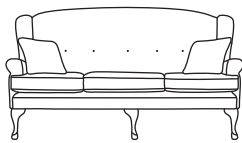

FINLINE

FURNITURE

QUEEN ANNE

Three Seater Sofa
CM W186 D85 H104

Bronze	Silver	Gold	Platinum
€1,715	€2,030	€2,375	€2,685