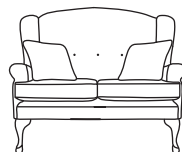

Two Seater Sofa
CM W135 D85 H104

Bronze	Silver	Gold	Platinum
€1,495	€1,760	€2,060	€2,345