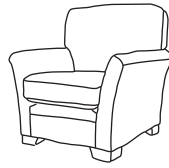

FINLINE

FURNITURE

OTHELLO

Grand Sofa
CM W253 D105 H103

Bronze	Silver	Gold	Platinum
€2,315	€2,855	€3,540	€4,070

Three Seater Sofa
CM W228 D105 H103

Bronze	Silver	Gold	Platinum
€2,010	€2,480	€2,970	€3,520

Two Seater Sofa
CM W202 D105 H103

Bronze	Silver	Gold	Platinum
€1,915	€2,410	€2,770	€3,300

Love Seat
CM W135 D105 H103

Bronze	Silver	Gold	Platinum
€1,645	€1,865	€2,120	€2,595

Armchair **
CM W94 D94 H101

Bronze	Silver	Gold	Platinum
€1,185	€1,460	€1,670	€2,020

Footstool*
CM W72 D56 H40

Bronze	Silver	Gold	Platinum
€380	€425	€480	€545

Our sofas and chairs carry a 20-year frame guarantee. You choose your preferred fabric, leg and finish. "Medium" seat density is standard across the range. Soft and firm seat options are available also. A feather-quilted seat option is available at an additional cost. A longer length option is available on most models, as are arm throws and come at an additional cost. *The footstool and island in this model have the option of storage at additional cost of €150. ** Swivel chair option is available on this model at additional cost of €100. Complimentary scatter cushions, round bolsters, and centre bolsters come as per sketches shown. All pieces are handmade and sizes may vary by approximately 2-4cm. Ensure access to your room is confirmed for seamless delivery.