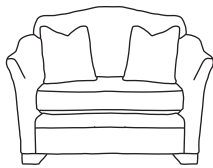

FINLINE

FURNITURE

OTHELLO

Grand Sofa
CM W253 D105 H103

Bronze	Silver	Gold	Platinum
€2,315	€2,855	€3,540	€4,070

Three Seater Sofa
CM W228 D105 H103

Bronze	Silver	Gold	Platinum
€2,010	€2,480	€2,970	€3,520

Two Seater Sofa
CM W202 D105 H103

Bronze	Silver	Gold	Platinum
€1,915	€2,410	€2,770	€3,300

Love Seat
CM W135 D105 H103

Bronze	Silver	Gold	Platinum
€1,645	€1,865	€2,120	€2,595

Armchair **
CM W94 D94 H101

Bronze	Silver	Gold	Platinum
€1,185	€1,460	€1,670	€2,020

Footstool*
CM W72 D56 H40

Bronze	Silver	Gold	Platinum
€380	€425	€480	€545

Our sofas and chairs carry a 20-year frame guarantee. You choose your preferred fabric, leg and finish. "Medium" seat density is standard across the range. Soft and firm seat options are available also. A feather-quilted seat option is available at an additional cost. A longer length option is available on most models, as are arm throws and come at an additional cost. *The footstool and island in this model have the option of storage at additional cost of €150. ** Swivel chair option is available on this model at additional cost of €100. Complimentary scatter cushions, round bolsters, and centre bolsters come as per sketches shown. All pieces are handmade and sizes may vary by approximately 2-4cm. Ensure access to your room is confirmed for seamless delivery.