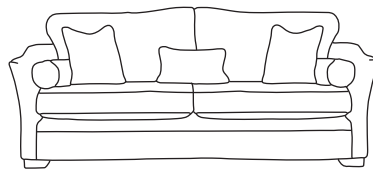

FINLINE

FURNITURE

OTHELLO

Grand Sofa
CM W253 D105 H103

Bronze	Silver	Gold	Platinum
€2,315	€2,855	€3,540	€4,070

Three Seater Sofa
CM W228 D105 H103

Bronze	Silver	Gold	Platinum
€2,010	€2,480	€2,970	€3,520

Two Seater Sofa
CM W202 D105 H103

Bronze	Silver	Gold	Platinum
€1,915	€2,410	€2,770	€3,300

Love Seat
CM W135 D105 H103

Bronze	Silver	Gold	Platinum
€1,645	€1,865	€2,120	€2,595

Armchair **
CM W94 D94 H101

Bronze	Silver	Gold	Platinum
€1,185	€1,460	€1,670	€2,020

Footstool*
CM W72 D56 H40

Bronze	Silver	Gold	Platinum
€380	€425	€480	€545

Our sofas and chairs carry a 20-year frame guarantee. You choose your preferred fabric, leg and finish. "Medium" seat density is standard across the range. Soft and firm seat options are available also. A feather-quilted seat option is available at an additional cost. A longer length option is available on most models, as are arm throws and come at an additional cost. *The footstool and island in this model have the option of storage at additional cost of €150. ** Swivel chair option is available on this model at additional cost of €100. Complimentary scatter cushions, round bolsters, and centre bolsters come as per sketches shown. All pieces are handmade and sizes may vary by approximately 2-4cm. Ensure access to your room is confirmed for seamless delivery.