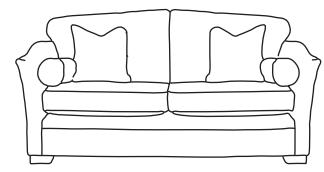

FINLINE

FURNITURE

OTHELLO

Grand Sofa
CM W253 D105 H103

Bronze	Silver	Gold	Platinum
€2,315	€2,855	€3,540	€4,070

Three Seater Sofa
CM W228 D105 H103

Bronze	Silver	Gold	Platinum
€2,010	€2,480	€2,970	€3,520

Two Seater Sofa
CM W202 D105 H103

Bronze	Silver	Gold	Platinum
€1,915	€2,410	€2,770	€3,300

Love Seat
CM W135 D105 H103

Bronze	Silver	Gold	Platinum
€1,645	€1,865	€2,120	€2,595

Armchair **
CM W94 D94 H101

Bronze	Silver	Gold	Platinum
€1,185	€1,460	€1,670	€2,020

Footstool*
CM W72 D56 H40

Bronze	Silver	Gold	Platinum
€380	€425	€480	€545

Our sofas and chairs carry a 20-year frame guarantee. You choose your preferred fabric, leg and finish. "Medium" seat density is standard across the range. Soft and firm seat options are available also. A feather-quilted seat option is available at an additional cost. A longer length option is available on most models, as are arm throws and come at an additional cost. *The footstool and island in this model have the option of storage at additional cost of €150. ** Swivel chair option is available on this model at additional cost of €100. Complimentary scatter cushions, round bolsters, and centre bolsters come as per sketches shown. All pieces are handmade and sizes may vary by approximately 2-4cm. Ensure access to your room is confirmed for seamless delivery.