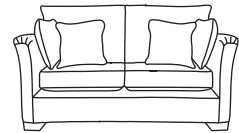

FINLINE

FURNITURE

MONROE

Grand Sofa
CM W239 D107 H97

Bronze	Silver	Gold	Platinum
€2,360	€2,825	€3,215	€3,675

Three Seater Sofa
CM W215 D107 H97

Bronze	Silver	Gold	Platinum
€2,020	€2,340	€2,670	€3,075

Two Seater Sofa
CM W189 D107 H97

Bronze	Silver	Gold	Platinum
€1,885	€2,285	€2,625	€2,995

Love Seat
CM W145 D107 H97

Bronze	Silver	Gold	Platinum
€1,625	€1,945	€2,460	€2,750

Armchair**
CM W94 D86 H97

Bronze	Silver	Gold	Platinum
€1,125	€1,470	€1,590	€1,915

Bronze	Silver	Gold	Platinum
€2,540	€3,125	€3,515	€4,190

Two Seater Chaise End LHF or RHF
CM W189 D107 H97

Bronze	Silver	Gold	Platinum
€2,405	€2,945	€3,450	€3,990

Our sofas and chairs carry a 20-year frame guarantee. You choose your preferred fabric, leg and finish. "Medium" seat density is standard across the range. Soft and firm seat options are available also. A feather-quilted seat option is available at an additional cost. The length of each piece can be altered to suit your space at an additional cost. The option of armcaps and throws are available at an additional cost. *The footstool in this model have the option of storage at additional cost of €150. **Swivel chair option is available on this model at additional cost of €100. Complimentary scatter cushions come as per sketches shown. All pieces are handmade and sizes may vary by approximately 2-4cm. Ensure access to your room is confirmed for seamless delivery. Pricing subject to change.