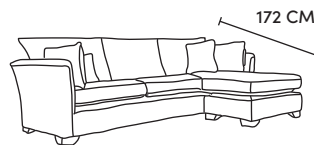

FINLINE

FURNITURE

MONROE

Grand Sofa
CM W239 D107 H97

Bronze	Silver	Gold	Platinum
€2,360	€2,825	€3,215	€3,675

Three Seater Sofa
CM W215 D107 H97

Bronze	Silver	Gold	Platinum
€2,020	€2,340	€2,670	€3,075

Two Seater Sofa
CM W189 D107 H97

Bronze	Silver	Gold	Platinum
€1,885	€2,285	€2,625	€2,995

Love Seat
CM W145 D107 H97

Bronze	Silver	Gold	Platinum
€1,625	€1,945	€2,460	€2,750

Armchair**
CM W94 D86 H97

Bronze	Silver	Gold	Platinum
€1,125	€1,470	€1,590	€1,915

Footstool*
CM W104 D74 H44

Bronze	Silver	Gold	Platinum
€520	€650	€810	€970

Grand Chaise End LHF or RHF
CM W239 D107 H97

Bronze	Silver	Gold	Platinum
€2,675	€3,305	€3,800	€4,395

Three Seater Chaise End LHF or RHF
CM W215 D107 H97

Bronze	Silver	Gold	Platinum
€2,540	€3,125	€3,515	€4,190

Two Seater Chaise End LHF or RHF
CM W189 D107 H97

Bronze	Silver	Gold	Platinum
€2,405	€2,945	€3,450	€3,990

Our sofas and chairs carry a 20-year frame guarantee. You choose your preferred fabric, leg and finish. "Medium" seat density is standard across the range. Soft and firm seat options are available also. A feather-quilted seat option is available at an additional cost. The length of each piece can be altered to suit your space at an additional cost. The option of armcaps and throws are available at an additional cost. *The footstool in this model have the option of storage at additional cost of €150. **Swivel chair option is available on this model at additional cost of €100. Complimentary scatter cushions come as per sketches shown. All pieces are handmade and sizes may vary by approximately 2-4cm. Ensure access to your room is confirmed for seamless delivery. Pricing subject to change.