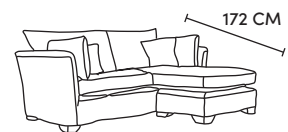

Bronze	Silver	Gold	Platinum
€1,885	€2,285	€2,625	€2,995

Love Seat
CM W145 D107 H97

Bronze	Silver	Gold	Platinum
€1,625	€1,945	€2,460	€2,750

Armchair**
CM W94 D86 H97

Bronze	Silver	Gold	Platinum
€1,125	€1,470	€1,590	€1,915

Footstool*
CM W104 D74 H44

Bronze	Silver	Gold	Platinum
€520	€650	€810	€970

Grand Chaise End LHF or RHF
CM W239 D107 H97

Bronze	Silver	Gold	Platinum
€2,675	€3,305	€3,800	€4,395

Three Seater Chaise End LHF or RHF
CM W215 D107 H97

Bronze	Silver	Gold	Platinum
€2,540	€3,125	€3,515	€4,190

Two Seater Chaise End LHF or RHF
CM W189 D107 H97

Bronze	Silver	Gold	Platinum
€2,405	€2,945	€3,450	€3,990

Our sofas and chairs carry a 20-year frame guarantee. You choose your preferred fabric, leg and finish. "Medium" seat density is standard across the range. Soft and firm seat options are available also. A feather-quilted seat option is available at an additional cost. The length of each piece can be altered to suit your space at an additional cost. The option of armcaps and throws are available at an additional cost. *The footstool in this model have the option of storage at additional cost of €150. **Swivel chair option is available on this model at additional cost of €100. Complimentary scatter cushions come as per sketches shown. All pieces are handmade and sizes may vary by approximately 2-4cm. Ensure access to your room is confirmed for seamless delivery. Pricing subject to change.