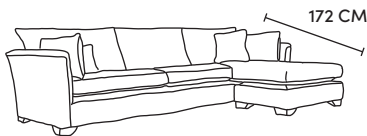

Bronze	Silver	Gold	Platinum
€1,885	€2,285	€2,625	€2,995

Love Seat
CM W145 D107 H97

Bronze	Silver	Gold	Platinum
€1,625	€1,945	€2,460	€2,750

Armchair**
CM W94 D86 H97

Bronze	Silver	Gold	Platinum
€1,125	€1,470	€1,590	€1,915

Footstool*
CM W104 D74 H44

Bronze	Silver	Gold	Platinum
€520	€650	€810	€970

Grand Chaise End LHF or RHF
CM W239 D107 H97

Bronze	Silver	Gold	Platinum
€2,675	€3,305	€3,800	€4,395

Three Seater Chaise End LHF or RHF
CM W215 D107 H97

Bronze	Silver	Gold	Platinum
€2,540	€3,125	€3,515	€4,190

Two Seater Chaise End LHF or RHF
CM W189 D107 H97

Bronze	Silver	Gold	Platinum
€2,405	€2,945	€3,450	€3,990

Our sofas and chairs carry a 20-year frame guarantee. You choose your preferred fabric, leg and finish. "Medium" seat density is standard across the range. Soft and firm seat options are available also. A feather-quilted seat option is available at an additional cost. The length of each piece can be altered to suit your space at an additional cost. The option of armcaps and throws are available at an additional cost. *The footstool in this model have the option of storage at additional cost of €150. **Swivel chair option is available on this model at additional cost of €100. Complimentary scatter cushions come as per sketches shown. All pieces are handmade and sizes may vary by approximately 2-4cm. Ensure access to your room is confirmed for seamless delivery. Pricing subject to change.