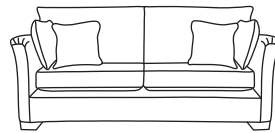

FINLINE

FURNITURE

MONROE

Grand Sofa
CM W239 D107 H97

Bronze	Silver	Gold	Platinum
€2,360	€2,825	€3,215	€3,675

Three Seater Sofa
CM W215 D107 H97

Bronze	Silver	Gold	Platinum
€2,020	€2,340	€2,670	€3,075

Two Seater Sofa
CM W189 D107 H97

Bronze	Silver	Gold	Platinum
€1,885	€2,285	€2,625	€2,995

Love Seat
CM W145 D107 H97

Bronze	Silver	Gold	Platinum
€1,625	€1,945	€2,460	€2,750

Armchair**
CM W94 D86 H97

Bronze	Silver	Gold	Platinum
€1,125	€1,470	€1,590	€1,915

Bronze	Silver	Gold	Platinum
€2,540	€3,125	€3,515	€4,190

Two Seater Chaise End LHF or RHF
CM W189 D107 H97

Bronze	Silver	Gold	Platinum
€2,405	€2,945	€3,450	€3,990

Our sofas and chairs carry a 20-year frame guarantee. You choose your preferred fabric, leg and finish. "Medium" seat density is standard across the range. Soft and firm seat options are available also. A feather-quilted seat option is available at an additional cost. The length of each piece can be altered to suit your space at an additional cost. The option of armcaps and throws are available at an additional cost. *The footstool in this model have the option of storage at additional cost of €150. **Swivel chair option is available on this model at additional cost of €100. Complimentary scatter cushions come as per sketches shown. All pieces are handmade and sizes may vary by approximately 2-4cm. Ensure access to your room is confirmed for seamless delivery. Pricing subject to change.