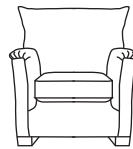

FINLINE

FURNITURE

MONROE

Grand Sofa
CM W239 D107 H97

Bronze	Silver	Gold	Platinum
€2,360	€2,825	€3,215	€3,675

Three Seater Sofa
CM W215 D107 H97

Bronze	Silver	Gold	Platinum
€2,020	€2,340	€2,670	€3,075

Two Seater Sofa
CM W189 D107 H97

Bronze	Silver	Gold	Platinum
€1,885	€2,285	€2,625	€2,995

Love Seat
CM W145 D107 H97

Bronze	Silver	Gold	Platinum
€1,625	€1,945	€2,460	€2,750

Armchair**
CM W94 D86 H97

Bronze	Silver	Gold	Platinum
€1,125	€1,470	€1,590	€1,915

Bronze	Silver	Gold	Platinum
€2,540	€3,125	€3,515	€4,190

Two Seater Chaise End LHF or RHF
CM W189 D107 H97

Bronze	Silver	Gold	Platinum
€2,405	€2,945	€3,450	€3,990

Our sofas and chairs carry a 20-year frame guarantee. You choose your preferred fabric, leg and finish. "Medium" seat density is standard across the range. Soft and firm seat options are available also. A feather-quilted seat option is available at an additional cost. The length of each piece can be altered to suit your space at an additional cost. The option of armcaps and throws are available at an additional cost. *The footstool in this model have the option of storage at additional cost of €150. **Swivel chair option is available on this model at additional cost of €100. Complimentary scatter cushions come as per sketches shown. All pieces are handmade and sizes may vary by approximately 2-4cm. Ensure access to your room is confirmed for seamless delivery. Pricing subject to change.