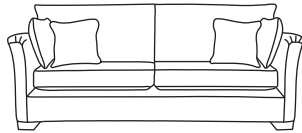

FINLINE

FURNITURE

MONROE

Grand Sofa
CM W239 D107 H97

Bronze	Silver	Gold	Platinum
€2,360	€2,825	€3,215	€3,675

Three Seater Sofa
CM W215 D107 H97

Bronze	Silver	Gold	Platinum
€2,020	€2,340	€2,670	€3,075

Two Seater Sofa
CM W189 D107 H97

Bronze	Silver	Gold	Platinum
€1,885	€2,285	€2,625	€2,995

Love Seat
CM W145 D107 H97

Bronze	Silver	Gold	Platinum
€1,625	€1,945	€2,460	€2,750

Armchair**
CM W94 D86 H97

Bronze	Silver	Gold	Platinum
€1,125	€1,470	€1,590	€1,915

Bronze	Silver	Gold	Platinum
€2,540	€3,125	€3,515	€4,190

Two Seater Chaise End LHF or RHF
CM W189 D107 H97

Bronze	Silver	Gold	Platinum
€2,405	€2,945	€3,450	€3,990

Our sofas and chairs carry a 20-year frame guarantee. You choose your preferred fabric, leg and finish. "Medium" seat density is standard across the range. Soft and firm seat options are available also. A feather-quilted seat option is available at an additional cost. The length of each piece can be altered to suit your space at an additional cost. The option of armcaps and throws are available at an additional cost. *The footstool in this model have the option of storage at additional cost of €150. **Swivel chair option is available on this model at additional cost of €100. Complimentary scatter cushions come as per sketches shown. All pieces are handmade and sizes may vary by approximately 2-4cm. Ensure access to your room is confirmed for seamless delivery. Pricing subject to change.