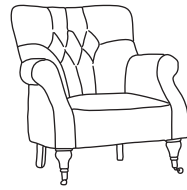

# FINLINE

FURNITURE

# MATISSE

Plain Back  
CM W84 D86 H94

Bronze	Silver	Gold	Platinum
€965	€1,060	€1,255	€1,455

Deep Button Back  
CM W84 D86 H94

Bronze	Silver	Gold	Platinum
€1,165	€1,260	€1,455	€1,655

Footstool  
CM W59 D40 H30

Bronze	Silver	Gold	Platinum
€340	€395	€445	€495

Our sofas and chairs carry a 20-year frame guarantee. You choose your preferred fabric, leg and finish. "Medium" seat density is standard across the range. All pieces are handmade and sizes may vary by approximately 2-4cm. Ensure access to your room is confirmed for seamless delivery. Pricing subject to change.