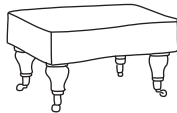

# MATISSE

Plain Back  
CM W84 D86 H94

Bronze	Silver	Gold	Platinum
€965	€1,060	€1,255	€1,455

Deep Button Back  
CM W84 D86 H94

Bronze	Silver	Gold	Platinum
€1,165	€1,260	€1,455	€1,655

Footstool  
CM W59 D40 H30

Bronze	Silver	Gold	Platinum
€340	€395	€445	€495

Our sofas and chairs carry a 20-year frame guarantee. You choose your preferred fabric, leg and finish. "Medium" seat density is standard across the range. All pieces are handmade and sizes may vary by approximately 2-4cm. Ensure access to your room is confirmed for seamless delivery. Pricing subject to change.