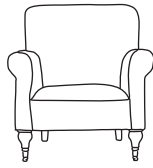

# FINLINE

FURNITURE

# MATISSE

Plain Back  
CM W84 D86 H94

Bronze	Silver	Gold	Platinum
€965	€1,060	€1,255	€1,455

Deep Button Back  
CM W84 D86 H94

Bronze	Silver	Gold	Platinum
€1,165	€1,260	€1,455	€1,655

Footstool  
CM W59 D40 H30

Bronze	Silver	Gold	Platinum
€340	€395	€445	€495

Our sofas and chairs carry a 20-year frame guarantee. You choose your preferred fabric, leg and finish. "Medium" seat density is standard across the range. All pieces are handmade and sizes may vary by approximately 2-4cm. Ensure access to your room is confirmed for seamless delivery. Pricing subject to change.