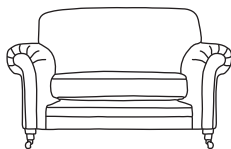

FINLINE

FURNITURE

LEATHER LOUIS

Grand Sofa
CM W237 D98 H100

Dune	Osborne/Vesuvio
€3,640	€3,970

Three Seater Sofa
CM W211 D98 H100

Dune	Osborne/Vesuvio
€3,200	€3,560

Two Seater Sofa
CM W186 D98 H100

Dune	Osborne/Vesuvio
€3,080	€3,440

Love Seat
CM W147 D98 H100

Dune	Osborne/Vesuvio
€2,815	€3,120

Armchair
CM W101 D98 H96

Dune	Osborne/Vesuvio
€2,015	€2,310

Leather Scatter
CM W50 H50

Dune	Osborne/Vesuvio
€135	€150

Rectangular Bolster
CM W51 H30

Dune	Osborne/Vesuvio
€125	€130

Leather Scatter
CM W42 H42

Dune	Osborne/Vesuvio
€125	€130

Our sofas and chairs carry a 20-year frame guarantee. You choose your preferred leather, leg and finish. "Medium" seat density is standard, with soft or firm and feather-quilted options available at an additional cost. The size of this model cannot be altered.