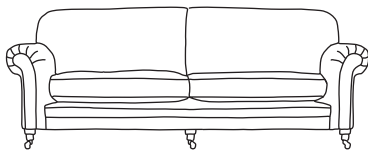

FINLINE

FURNITURE

LEATHER LOUIS

Grand Sofa
CM W237 D98 H100

Dune	Osborne/Vesuvio
€3,640	€3,970

Three Seater Sofa
CM W211 D98 H100

Dune	Osborne/Vesuvio
€3,200	€3,560

Two Seater Sofa
CM W186 D98 H100

Dune	Osborne/Vesuvio
€3,080	€3,440

Love Seat
CM W147 D98 H100

Dune	Osborne/Vesuvio
€2,815	€3,120

Armchair
CM W101 D98 H96

Dune	Osborne/Vesuvio
€2,015	€2,310

Leather Scatter
CM W50 H50

Dune	Osborne/Vesuvio
€135	€150

Rectangular Bolster
CM W51 H30

Dune	Osborne/Vesuvio
€125	€130

Leather Scatter
CM W42 H42

Dune	Osborne/Vesuvio
€125	€130

Our sofas and chairs carry a 20-year frame guarantee. You choose your preferred leather, leg and finish. "Medium" seat density is standard, with soft or firm and feather-quilted options available at an additional cost. The size of this model cannot be altered.