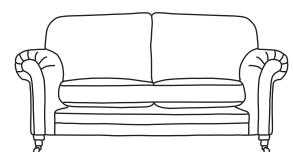

FINLINE

FURNITURE

LEATHER LOUIS

Grand Sofa
CM W237 D98 H100

Dune	Osborne/Vesuvio
€3,640	€3,970

Three Seater Sofa
CM W211 D98 H100

Dune	Osborne/Vesuvio
€3,200	€3,560

Two Seater Sofa
CM W186 D98 H100

Dune	Osborne/Vesuvio
€3,080	€3,440

Love Seat
CM W147 D98 H100

Dune	Osborne/Vesuvio
€2,815	€3,120

Armchair
CM W101 D98 H96

Dune	Osborne/Vesuvio
€2,015	€2,310

Leather Scatter
CM W50 H50

Dune	Osborne/Vesuvio
€135	€150

Rectangular Bolster
CM W51 H30

Dune	Osborne/Vesuvio
€125	€130

Leather Scatter
CM W42 H42

Dune	Osborne/Vesuvio
€125	€130

Our sofas and chairs carry a 20-year frame guarantee. You choose your preferred leather, leg and finish. "Medium" seat density is standard, with soft or firm and feather-quilted options available at an additional cost. The size of this model cannot be altered.