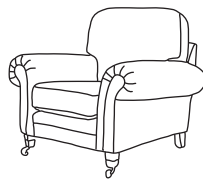

FINLINE

FURNITURE

LEATHER LOUIS

Grand Sofa
CM W237 D98 H100

Dune	Osborne/Vesuvio
€3,640	€3,970

Three Seater Sofa
CM W211 D98 H100

Dune	Osborne/Vesuvio
€3,200	€3,560

Two Seater Sofa
CM W186 D98 H100

Dune	Osborne/Vesuvio
€3,080	€3,440

Love Seat
CM W147 D98 H100

Dune	Osborne/Vesuvio
€2,815	€3,120

Armchair
CM W101 D98 H96

Dune	Osborne/Vesuvio
€2,015	€2,310

Leather Scatter
CM W50 H50

Dune	Osborne/Vesuvio
€135	€150

Rectangular Bolster
CM W51 H30

Dune	Osborne/Vesuvio
€125	€130

Leather Scatter
CM W42 H42

Dune	Osborne/Vesuvio
€125	€130

Our sofas and chairs carry a 20-year frame guarantee. You choose your preferred leather, leg and finish. "Medium" seat density is standard, with soft or firm and feather-quilted options available at an additional cost. The size of this model cannot be altered.