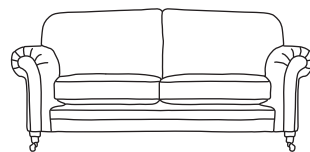

FINLINE

FURNITURE

LEATHER LOUIS

Grand Sofa
CM W237 D98 H100

Dune	Osborne/Vesuvio
€3,640	€3,970

Three Seater Sofa
CM W211 D98 H100

Dune	Osborne/Vesuvio
€3,200	€3,560

Two Seater Sofa
CM W186 D98 H100

Dune	Osborne/Vesuvio
€3,080	€3,440

Love Seat
CM W147 D98 H100

Dune	Osborne/Vesuvio
€2,815	€3,120

Armchair
CM W101 D98 H96

Dune	Osborne/Vesuvio
€2,015	€2,310

Leather Scatter
CM W50 H50

Dune	Osborne/Vesuvio
€135	€150

Rectangular Bolster
CM W51 H30

Dune	Osborne/Vesuvio
€125	€130

Leather Scatter
CM W42 H42

Dune	Osborne/Vesuvio
€125	€130

Our sofas and chairs carry a 20-year frame guarantee. You choose your preferred leather, leg and finish. "Medium" seat density is standard, with soft or firm and feather-quilted options available at an additional cost. The size of this model cannot be altered.