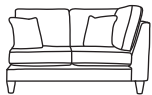

Two Seater Corner Back LHF or RHF
CM W154 D94 H90

Bronze	Silver	Gold	Platinum
€1,340	€1,780	€2,070	€2,485