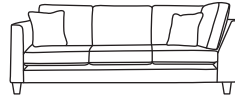

Love Seat Corner Back LHF or RHF
CM W112 D94 H90

Bronze	Silver	Gold	Platinum
€1,185	€1,520	€1,830	€2,165

Love Seat One Arm LHF or RHF
CM W106 D94 H90

Bronze	Silver	Gold	Platinum
€1,185	€1,520	€1,830	€2,165

Four Seater Sofa Arm & Corner Back LHF or RHF
CM W299 D94 H90

Bronze	Silver	Gold	Platinum
€2,130	€2,685	€3,115	€3,695

Three Seater Sofa Arm & Corner Back LHF or RHF
CM W234 D94 H90

Bronze	Silver	Gold	Platinum
€1,850	€2,330	€2,710	€3,230