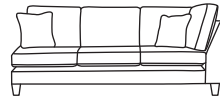

FINLINE

FURNITURE

LOGAN CORNER

Four Seater Corner Back LHF or RHF
CM W285 D94 H90

Bronze	Silver	Gold	Platinum
€1,940	€2,410	€2,790	€3,385

Four Seater One Arm LHF or RHF
CM W278 D94 H90

Bronze	Silver	Gold	Platinum
€1,940	€2,410	€2,790	€3,385

Three Seater Corner Back LHF or RHF
CM W219 D94 H90

Bronze	Silver	Gold	Platinum
€1,690	€2,090	€2,420	€2,950

Three Seater One Arm LHF or RHF
CM W212 D94 H90

Bronze	Silver	Gold	Platinum
€1,690	€2,090	€2,420	€2,950