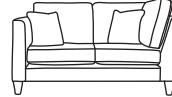

Love Seat Corner Back LHF or RHF
CM W112 D94 H90

Bronze	Silver	Gold	Platinum
€1,185	€1,520	€1,830	€2,165

Love Seat One Arm LHF or RHF
CM W106 D94 H90

Bronze	Silver	Gold	Platinum
€1,185	€1,520	€1,830	€2,165

Four Seater Sofa Arm & Corner Back LHF or RHF
CM W299 D94 H90

Bronze	Silver	Gold	Platinum
€2,130	€2,685	€3,115	€3,695

Three Seater Sofa Arm & Corner Back LHF or RHF
CM W234 D94 H90

Bronze	Silver	Gold	Platinum
€1,850	€2,330	€2,710	€3,230