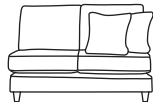

Two Seater Sofa Arm & Corner Back LHF or RHF
CM W172 D94 H90

Bronze	Silver	Gold	Platinum
€1,465	€2,060	€2,375	€2,765

Four Seater Unit
CM W264 D94 H90

Bronze	Silver	Gold	Platinum
€1,795	€2,135	€2,500	€3,115

Three Seater Unit
CM W198 D94 H90

Bronze	Silver	Gold	Platinum
€1,555	€1,855	€2,175	€2,710

Two Seater Unit
CM 134 D94 H90

Bronze	Silver	Gold	Platinum
€1,155	€1,435	€1,690	€2,040

Love Seat Unit
CM W91 D94 H90