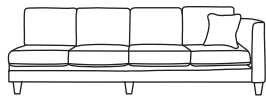

FINLINE

FURNITURE

LOGAN CORNER

Four Seater Corner Back LHF or RHF
CM W285 D94 H90

Bronze	Silver	Gold	Platinum
€1,940	€2,410	€2,790	€3,385

Four Seater One Arm LHF or RHF
CM W278 D94 H90

Bronze	Silver	Gold	Platinum
€1,940	€2,410	€2,790	€3,385

Three Seater Corner Back LHF or RHF
CM W219 D94 H90

Bronze	Silver	Gold	Platinum
€1,690	€2,090	€2,420	€2,950

Three Seater One Arm LHF or RHF
CM W212 D94 H90

Bronze	Silver	Gold	Platinum
€1,690	€2,090	€2,420	€2,950