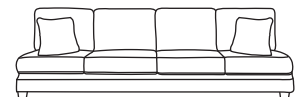

Four Seater Sofa Arm & Corner Back LHF or RHF
CM W299 D94 H90

Bronze	Silver	Gold	Platinum
€2,130	€2,685	€3,115	€3,695

Three Seater Sofa Arm & Corner Back LHF or RHF
CM W234 D94 H90

Bronze	Silver	Gold	Platinum
€1,850	€2,330	€2,710	€3,230

Two Seater Sofa Arm & Corner Back LHF or RHF
CM W172 D94 H90

Bronze	Silver	Gold	Platinum
€1,465	€2,060	€2,375	€2,765

Four Seater Unit
CM W264 D94 H90

Bronze	Silver	Gold	Platinum
€1,795	€2,135	€2,500	€3,115

Three Seater Unit
CM W198 D94 H90

Bronze	Silver	Gold	Platinum
€1,555	€1,855	€2,175	€2,710

Two Seater Unit
CM 134 D94 H90

Bronze	Silver	Gold	Platinum
€1,155	€1,435	€1,690	€2,040

Love Seat Unit
CM W91 D94 H90