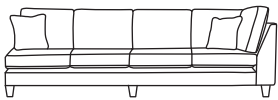

FINLINE

FURNITURE

LOGAN CORNER

Four Seater Corner Back LHF or RHF
CM W285 D94 H90

Bronze	Silver	Gold	Platinum
€1,940	€2,410	€2,790	€3,385

Four Seater One Arm LHF or RHF
CM W278 D94 H90

Bronze	Silver	Gold	Platinum
€1,940	€2,410	€2,790	€3,385

Three Seater Corner Back LHF or RHF
CM W219 D94 H90

Bronze	Silver	Gold	Platinum
€1,690	€2,090	€2,420	€2,950

Three Seater One Arm LHF or RHF
CM W212 D94 H90

Bronze	Silver	Gold	Platinum
€1,690	€2,090	€2,420	€2,950