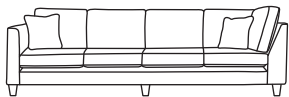

Two Seater Corner Back LHF or RHF
CM W154 D94 H90

Bronze	Silver	Gold	Platinum
€1,340	€1,780	€2,070	€2,485

Two Seater One Arm LHF or RHF
CM W147 D94 H90

Bronze	Silver	Gold	Platinum
€1,340	€1,780	€2,070	€2,485

Love Seat Corner Back LHF or RHF
CM W112 D94 H90

Bronze	Silver	Gold	Platinum
€1,185	€1,520	€1,830	€2,165

Love Seat One Arm LHF or RHF
CM W106 D94 H90

Bronze	Silver	Gold	Platinum
€1,185	€1,520	€1,830	€2,165