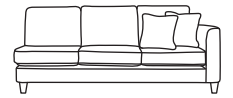

FINLINE

FURNITURE

LOGAN CORNER

Four Seater Corner Back LHF or RHF
CM W285 D94 H90

Bronze	Silver	Gold	Platinum
€1,940	€2,410	€2,790	€3,385

Four Seater One Arm LHF or RHF
CM W278 D94 H90

Bronze	Silver	Gold	Platinum
€1,940	€2,410	€2,790	€3,385

Three Seater Corner Back LHF or RHF
CM W219 D94 H90

Bronze	Silver	Gold	Platinum
€1,690	€2,090	€2,420	€2,950

Three Seater One Arm LHF or RHF
CM W212 D94 H90

Bronze	Silver	Gold	Platinum
€1,690	€2,090	€2,420	€2,950