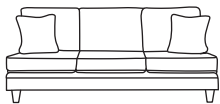

Four Seater Sofa Arm & Corner Back LHF or RHF
CM W299 D94 H90

Bronze	Silver	Gold	Platinum
€2,130	€2,685	€3,115	€3,695

Three Seater Sofa Arm & Corner Back LHF or RHF
CM W234 D94 H90

Bronze	Silver	Gold	Platinum
€1,850	€2,330	€2,710	€3,230

Two Seater Sofa Arm & Corner Back LHF or RHF
CM W172 D94 H90

Bronze	Silver	Gold	Platinum
€1,465	€2,060	€2,375	€2,765

Four Seater Unit
CM W264 D94 H90

Bronze	Silver	Gold	Platinum
€1,795	€2,135	€2,500	€3,115

Three Seater Unit
CM W198 D94 H90

Bronze	Silver	Gold	Platinum
€1,555	€1,855	€2,175	€2,710

Two Seater Unit
CM 134 D94 H90

Bronze	Silver	Gold	Platinum
€1,155	€1,435	€1,690	€2,040

Love Seat Unit
CM W91 D94 H90