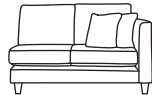

Two Seater One Arm LHF or RHF
CM W147 D94 H90

Bronze	Silver	Gold	Platinum
€1,340	€1,780	€2,070	€2,485