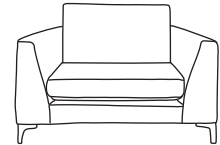

# LEATHER BALTIMORE

Three Seater Sofa  
CM W215 D100 H87

Dune	Osborne/Vesuvio
€3,080	€3,495

Two Seater Sofa  
CM W159 D100 H87

Dune	Osborne/Vesuvio
€2,370	€2,555

Love Seat  
CM W131 D100 H87

Dune	Osborne/Vesuvio
€2,130	€2,450

Armchair  
CM W95 D100 H87

Dune	Osborne/Vesuvio
€1,815	€2,155

Three Seater One Arm LHF or RHF  
CM W191 D100 H87

Dune	Osborne/Vesuvio
€2,740	€3,155

Two Seater One Arm LHF or RHF  
CM W136 D100 H87

Dune	Osborne/Vesuvio
€2,060	€2,205