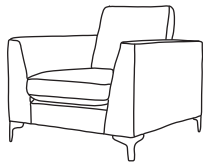

## FURNITURE

# LEATHER BALTIMORE

Three Seater Sofa  
CM W215 D100 H87

Dune	Osborne/Vesuvio
€3,080	€3,495

Two Seater Sofa  
CM W159 D100 H87

Dune	Osborne/Vesuvio
€2,370	€2,555

Love Seat  
CM W131 D100 H87

Dune	Osborne/Vesuvio
€2,130	€2,450

Armchair  
CM W95 D100 H87

Dune	Osborne/Vesuvio
€1,815	€2,155

Three Seater One Arm LHF or RHF  
CM W191 D100 H87

Dune	Osborne/Vesuvio
€2,740	€3,155

Two Seater One Arm LHF or RHF  
CM W136 D100 H87

Dune	Osborne/Vesuvio
€2,060	€2,205