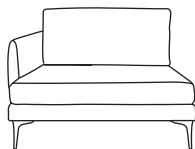

Armchair  
CM W95 D100 H87

Dune	Osborne/Vesuvio
€1,815	€2,155

Three Seater One Arm LHF or RHF  
CM W191 D100 H87

Dune	Osborne/Vesuvio
€2,740	€3,155

Two Seater One Arm LHF or RHF  
CM W136 D100 H87

Dune	Osborne/Vesuvio
€2,060	€2,205

Love Seat One Arm LHF or RHF  
CM W108 D100 H87

Dune	Osborne/Vesuvio
€1,815	€2,110

Three Seater Lounger LHF or RHF  
CM W162 D108 H87

Dune	Osborne/Vesuvio
€2,485	€2,935

Two Seater Lounger LHF or RHF  
CM W162 D80 H87