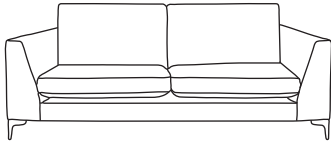

FINLINE

FURNITURE

LEATHER BALTIMORE

Three Seater Sofa
CM W215 D100 H87

Dune	Osborne/Vesuvio
€3,080	€3,495