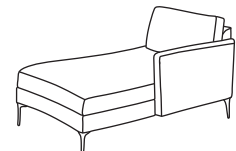

Armchair  
CM W95 D100 H87

Dune	Osborne/Vesuvio
€1,815	€2,155

Three Seater One Arm LHF or RHF  
CM W191 D100 H87

Dune	Osborne/Vesuvio
€2,740	€3,155

Two Seater One Arm LHF or RHF  
CM W136 D100 H87

Dune	Osborne/Vesuvio
€2,060	€2,205

Love Seat One Arm LHF or RHF  
CM W108 D100 H87

Dune	Osborne/Vesuvio
€1,815	€2,110

Three Seater Lounger LHF or RHF  
CM W162 D108 H87

Dune	Osborne/Vesuvio
€2,485	€2,935

Two Seater Lounger LHF or RHF  
CM W162 D80 H87