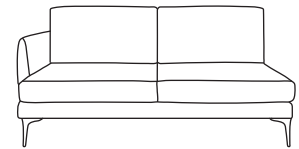

## FURNITURE

# LEATHER BALTIMORE

Three Seater Sofa  
CM W215 D100 H87

Dune	Osborne/Vesuvio
€3,080	€3,495

Two Seater Sofa  
CM W159 D100 H87

Dune	Osborne/Vesuvio
€2,370	€2,555

Love Seat  
CM W131 D100 H87

Dune	Osborne/Vesuvio
€2,130	€2,450

Armchair  
CM W95 D100 H87

Dune	Osborne/Vesuvio
€1,815	€2,155

Three Seater One Arm LHF or RHF  
CM W191 D100 H87

Dune	Osborne/Vesuvio
€2,740	€3,155

Two Seater One Arm LHF or RHF  
CM W136 D100 H87

Dune	Osborne/Vesuvio
€2,060	€2,205