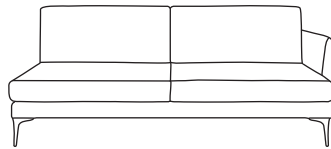

## FURNITURE

# LEATHER BALTIMORE

Three Seater Sofa  
CM W215 D100 H87

Dune	Osborne/Vesuvio
€3,080	€3,495

Two Seater Sofa  
CM W159 D100 H87

Dune	Osborne/Vesuvio
€2,370	€2,555

Love Seat  
CM W131 D100 H87

Dune	Osborne/Vesuvio
€2,130	€2,450

Armchair  
CM W95 D100 H87

Dune	Osborne/Vesuvio
€1,815	€2,155

Three Seater One Arm LHF or RHF  
CM W191 D100 H87

Dune	Osborne/Vesuvio
€2,740	€3,155

Two Seater One Arm LHF or RHF  
CM W136 D100 H87

Dune	Osborne/Vesuvio
€2,060	€2,205