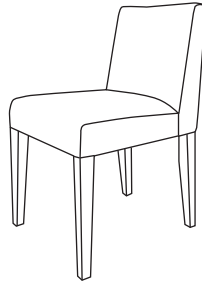

FINLINE

FURNITURE

LAINÉY

Chair
CM W52 D62 H87

Bronze	Silver	Gold	Platinum
€450	€490	€525	€565

AIMEE

Chair
CM W58 D62 H87

Bronze	Silver	Gold	Platinum
€480	€505	€540	€570

Our sofas and chairs carry a 20-year frame guarantee. You choose your preferred fabric, leg and finish. All pieces are handmade and sizes may vary by approximately 2-4cm. Ensure access to your room is confirmed for seamless delivery. Pricing subject to change.