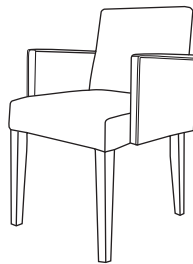

FINLINE

FURNITURE

LAINÉY

Chair
CM W52 D62 H87

Bronze	Silver	Gold	Platinum
€450	€490	€525	€565

AIMEE

Chair
CM W58 D62 H87

Bronze	Silver	Gold	Platinum
€480	€505	€540	€570

Our sofas and chairs carry a 20-year frame guarantee. You choose your preferred fabric, leg and finish. All pieces are handmade and sizes may vary by approximately 2-4cm. Ensure access to your room is confirmed for seamless delivery. Pricing subject to change.