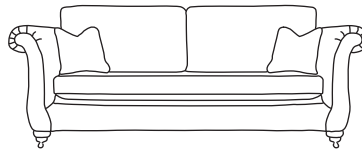

FINLINE

FURNITURE

LAFAYETTE & LA SCALA

Grand Sofa*
CM W269 D105 H94

Bronze	Silver	Gold	Platinum
€2,615	€3,525	€3,795	€4,295

Three Seater Sofa*
CM W239 D105 H94

Bronze	Silver	Gold	Platinum
€2,180	€2,720	€3,155	€3,640

Two Seater Sofa*
CM W198 D105 H94

Bronze	Silver	Gold	Platinum
€2,045	€2,490	€2,850	€3,220

Love Seat*
CM W157 D105 H94

Bronze	Silver	Gold	Platinum
€1,705	€2,040	€2,570	€2,875

Armchair* **
CM W99 D105 H97

Bronze	Silver	Gold	Platinum
€1,240	€1,540	€1,745	€2,020

Footstool
CM W80 D60 H40

Bronze	Silver	Gold	Platinum
€470	€520	€605	€675

LA SCALA
Pillow Back, Bench Seat

LAFAYETTE
Standard Back, Bench Seat

LETREC
Standard Back, Two Seats

Our sofas and chairs carry a 20-year frame guarantee. You choose your preferred fabric, leg and finish. "Medium" seat density is standard across the range. Soft and firm seat options are available also. A feather-quilted seat option is available at an additional cost. A high back option is available on most models, as are armcaps, throws and arm pads and come at an additional cost. Deep button arms are available at an additional cost. Complimentary scatter cushions come as per sketches shown. All pieces are handmade and sizes may vary by approximately 2-4cm. Ensure access to your room is confirmed for seamless delivery. Pricing subject to change.