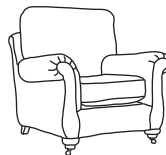

FINLINE

FURNITURE

LAFAYETTE & LA SCALA

Grand Sofa*
CM W269 D105 H94

Bronze	Silver	Gold	Platinum
€2,615	€3,525	€3,795	€4,295

Three Seater Sofa*
CM W239 D105 H94

Bronze	Silver	Gold	Platinum
€2,180	€2,720	€3,155	€3,640

Two Seater Sofa*
CM W198 D105 H94

Bronze	Silver	Gold	Platinum
€2,045	€2,490	€2,850	€3,220

Love Seat*
CM W157 D105 H94

Bronze	Silver	Gold	Platinum
€1,705	€2,040	€2,570	€2,875

Armchair* **
CM W99 D105 H97

Bronze	Silver	Gold	Platinum
€1,240	€1,540	€1,745	€2,020

Footstool
CM W80 D60 H40

Bronze	Silver	Gold	Platinum
€470	€520	€605	€675

LA SCALA
Pillow Back, Bench Seat

LAFAYETTE
Standard Back, Bench Seat

LETREC
Standard Back, Two Seats

Our sofas and chairs carry a 20-year frame guarantee. You choose your preferred fabric, leg and finish. "Medium" seat density is standard across the range. Soft and firm seat options are available also. A feather-quilted seat option is available at an additional cost. A high back option is available on most models, as are armcaps, throws and arm pads and come at an additional cost. Deep button arms are available at an additional cost. Complimentary scatter cushions come as per sketches shown. All pieces are handmade and sizes may vary by approximately 2-4cm. Ensure access to your room is confirmed for seamless delivery. Pricing subject to change.