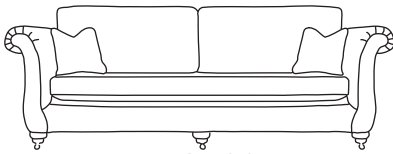

FINLINE

FURNITURE

LAFAYETTE & LA SCALA

Grand Sofa*
CM W269 D105 H94

Bronze	Silver	Gold	Platinum
€2,615	€3,525	€3,795	€4,295

Three Seater Sofa*
CM W239 D105 H94

Bronze	Silver	Gold	Platinum
€2,180	€2,720	€3,155	€3,640

Two Seater Sofa*
CM W198 D105 H94

Bronze	Silver	Gold	Platinum
€2,045	€2,490	€2,850	€3,220

Love Seat*
CM W157 D105 H94

Bronze	Silver	Gold	Platinum
€1,705	€2,040	€2,570	€2,875

Armchair* **
CM W99 D105 H97

Bronze	Silver	Gold	Platinum
€1,240	€1,540	€1,745	€2,020

Footstool
CM W80 D60 H40

Bronze	Silver	Gold	Platinum
€470	€520	€605	€675

LA SCALA
Pillow Back, Bench Seat

LAFAYETTE
Standard Back, Bench Seat

LETREC
Standard Back, Two Seats

Our sofas and chairs carry a 20-year frame guarantee. You choose your preferred fabric, leg and finish. "Medium" seat density is standard across the range. Soft and firm seat options are available also. A feather-quilted seat option is available at an additional cost. A high back option is available on most models, as are armcaps, throws and arm pads and come at an additional cost. Deep button arms are available at an additional cost. Complimentary scatter cushions come as per sketches shown. All pieces are handmade and sizes may vary by approximately 2-4cm. Ensure access to your room is confirmed for seamless delivery. Pricing subject to change.