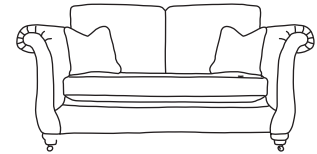

FINLINE

FURNITURE

LAFAYETTE & LA SCALA

Grand Sofa*
CM W269 D105 H94

Bronze	Silver	Gold	Platinum
€2,615	€3,525	€3,795	€4,295

Three Seater Sofa*
CM W239 D105 H94

Bronze	Silver	Gold	Platinum
€2,180	€2,720	€3,155	€3,640

Two Seater Sofa*
CM W198 D105 H94

Bronze	Silver	Gold	Platinum
€2,045	€2,490	€2,850	€3,220

Love Seat*
CM W157 D105 H94

Bronze	Silver	Gold	Platinum
€1,705	€2,040	€2,570	€2,875

Armchair* **
CM W99 D105 H97

Bronze	Silver	Gold	Platinum
€1,240	€1,540	€1,745	€2,020

Footstool
CM W80 D60 H40

Bronze	Silver	Gold	Platinum
€470	€520	€605	€675

LA SCALA
Pillow Back, Bench Seat

LAFAYETTE
Standard Back, Bench Seat

LETREC
Standard Back, Two Seats

Our sofas and chairs carry a 20-year frame guarantee. You choose your preferred fabric, leg and finish. "Medium" seat density is standard across the range. Soft and firm seat options are available also. A feather-quilted seat option is available at an additional cost. A high back option is available on most models, as are armcaps, throws and arm pads and come at an additional cost. Deep button arms are available at an additional cost. Complimentary scatter cushions come as per sketches shown. All pieces are handmade and sizes may vary by approximately 2-4cm. Ensure access to your room is confirmed for seamless delivery. Pricing subject to change.