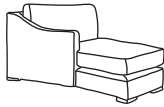

# HUDSON CORNER

Three Seater Chaise End  
CM W216 D163 H85

Bronze	Silver	Gold	Platinum
€2,380	€3,030	€3,555	€3,910

Two Seater Chaise End Sofa  
CM W155 D163 H85

Bronze	Silver	Gold	Platinum
€2,235	€2,670	€3,160	€3,495

Chaise LHF or RHF  
CM W100 D218 H85

Bronze	Silver	Gold	Platinum
€1,635	€2,100	€2,335	€2,720

Three Seater Lounger LHF or RHF  
CM W109 D163 H85

Bronze	Silver	Gold	Platinum
€1,530	€1,895	€2,270	€2,510

Two Seater Lounger LHF or RHF  
CM W78 D163 H85