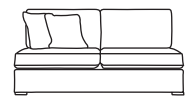

Bronze	Silver	Gold	Platinum
€1,395	€1,660	€1,870	€2,095

Love Seat One Arm LHF or RHF  
CM W109 D100 H85

Bronze	Silver	Gold	Platinum
€1,300	€1,545	€1,810	€2,120

Single Sofa One Arm LHF or RHF  
CM W78 D100 H85

Bronze	Silver	Gold	Platinum
€1,095	€1,380	€1,505	€1,660

Corner Unit  
CM W100 D100 H85

Bronze	Silver	Gold	Platinum
€1,165	€1,455	€1,630	€1,925

Three Seater Unit  
CM W193 D100 H85

Bronze	Silver	Gold	Platinum
€1,445	€1,815	€2,135	€2,370

Two Seater Unit  
CM W130 D100 H85

Bronze	Silver	Gold	Platinum
€1,195	€1,530	€1,760	€1,935

Love Seat Unit  
CM W98 D100 H85

Bronze	Silver	Gold	Platinum
€1,160	€1,525	€1,665	€1,985

Single Sofa Unit  
CM W66 D100 H85