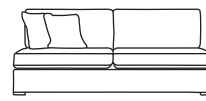

Bronze	Silver	Gold	Platinum
€1,395	€1,660	€1,870	€2,095

Love Seat One Arm LHF or RHF  
CM W109 D100 H85

Bronze	Silver	Gold	Platinum
€1,300	€1,545	€1,810	€2,120

Single Sofa One Arm LHF or RHF  
CM W78 D100 H85

Bronze	Silver	Gold	Platinum
€1,095	€1,380	€1,505	€1,660

Corner Unit  
CM W100 D100 H85

Bronze	Silver	Gold	Platinum
€1,165	€1,455	€1,630	€1,925

Three Seater Unit  
CM W193 D100 H85

Bronze	Silver	Gold	Platinum
€1,445	€1,815	€2,135	€2,370

Two Seater Unit  
CM W130 D100 H85

Bronze	Silver	Gold	Platinum
€1,195	€1,530	€1,760	€1,935

Love Seat Unit  
CM W98 D100 H85

Bronze	Silver	Gold	Platinum
€1,160	€1,525	€1,665	€1,985

Single Sofa Unit  
CM W66 D100 H85