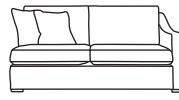

Chaise LHF or RHF  
CM W100 D218 H85

Bronze	Silver	Gold	Platinum
€1,635	€2,100	€2,335	€2,720

Three Seater Lounger LHF or RHF  
CM W109 D163 H85

Bronze	Silver	Gold	Platinum
€1,530	€1,895	€2,270	€2,510

Two Seater Lounger LHF or RHF  
CM W78 D163 H85

Bronze	Silver	Gold	Platinum
€1,395	€1,825	€2,135	€2,370

Three Seater One Arm LHF or RHF  
CM W205 D100 H85

Bronze	Silver	Gold	Platinum
€1,635	€2,100	€2,335	€2,720

Two Seater One Arm LHF or RHF  
CM W141 D100 H85