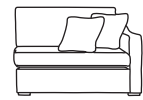

Bronze	Silver	Gold	Platinum
€1,395	€1,825	€2,135	€2,370

Three Seater One Arm LHF or RHF  
CM W205 D100 H85

Bronze	Silver	Gold	Platinum
€1,635	€2,100	€2,335	€2,720

Two Seater One Arm LHF or RHF  
CM W141 D100 H85

Bronze	Silver	Gold	Platinum
€1,395	€1,660	€1,870	€2,095

Love Seat One Arm LHF or RHF  
CM W109 D100 H85

Bronze	Silver	Gold	Platinum
€1,300	€1,545	€1,810	€2,120

Single Sofa One Arm LHF or RHF  
CM W78 D100 H85