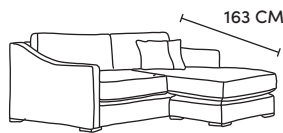

# HUDSON CORNER

Three Seater Chaise End  
CM W216 D163 H85

Bronze	Silver	Gold	Platinum
€2,380	€3,030	€3,555	€3,910

Two Seater Chaise End Sofa  
CM W155 D163 H85

Bronze	Silver	Gold	Platinum
€2,235	€2,670	€3,160	€3,495