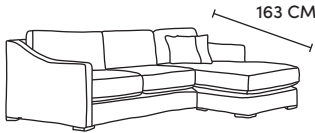

# HUDSON CORNER

Three Seater Chaise End  
CM W216 D163 H85

Bronze	Silver	Gold	Platinum
€2,380	€3,030	€3,555	€3,910

Two Seater Chaise End Sofa  
CM W155 D163 H85

Bronze	Silver	Gold	Platinum
€2,235	€2,670	€3,160	€3,495