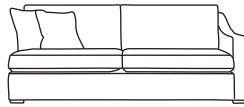

Chaise LHF or RHF  
CM W100 D218 H85

Bronze	Silver	Gold	Platinum
€1,635	€2,100	€2,335	€2,720

Three Seater Lounger LHF or RHF  
CM W109 D163 H85

Bronze	Silver	Gold	Platinum
€1,530	€1,895	€2,270	€2,510

Two Seater Lounger LHF or RHF  
CM W78 D163 H85

Bronze	Silver	Gold	Platinum
€1,395	€1,825	€2,135	€2,370

Three Seater One Arm LHF or RHF  
CM W205 D100 H85

Bronze	Silver	Gold	Platinum
€1,635	€2,100	€2,335	€2,720

Two Seater One Arm LHF or RHF  
CM W141 D100 H85