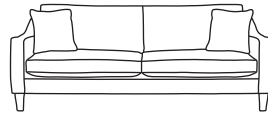

FINLINE

FURNITURE

HEIDI

Grand Sofa
CM W279 D100 H85

Bronze	Silver	Gold	Platinum
€2,160	€2,660	€3,080	€3,385

Three Seater Sofa
CM W216 D100 H85

Bronze	Silver	Gold	Platinum
€1,875	€2,355	€2,675	€3,060

Two Seater Sofa
CM W152 D100 H85

Bronze	Silver	Gold	Platinum
€1,670	€2,010	€2,285	€2,545

Love Seat
CM W121 D100 H85

Bronze	Silver	Gold	Platinum
€1,555	€1,940	€2,185	€2,410

Armchair
CM W76 D93 H85

Bronze	Silver	Gold	Platinum
€1,180	€1,430	€1,715	€1,825

Footstool*
CM W80 D62 H43

Bronze	Silver	Gold	Platinum
€405	€470	€530	€615

Island *
CM W111 D66 H43

Bronze	Silver	Gold	Platinum
€495	€675	€845	€950

Our sofas and chairs carry a 20-year frame guarantee. You choose your preferred fabric, leg and finish. "Medium" seat density is standard across the range. Soft and firm seat options are available also. A feather-quilted seat option is available at an additional cost. A high back option is available on most models, as are armcaps and throws and come at an additional cost. *The footstool and island in this model have the option of storage at additional cost of €150. Complimentary scatter cushions come as per sketches shown. All pieces are handmade and sizes may vary by approximately 2-4cm. Ensure access to your room is confirmed for seamless delivery. Pricing subject to change.