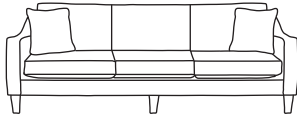

FINLINE

FURNITURE

HEIDI

Grand Sofa
CM W279 D100 H85

Bronze	Silver	Gold	Platinum
€2,160	€2,660	€3,080	€3,385

Three Seater Sofa
CM W216 D100 H85

Bronze	Silver	Gold	Platinum
€1,875	€2,355	€2,675	€3,060

Two Seater Sofa
CM W152 D100 H85

Bronze	Silver	Gold	Platinum
€1,670	€2,010	€2,285	€2,545

Love Seat
CM W121 D100 H85

Bronze	Silver	Gold	Platinum
€1,555	€1,940	€2,185	€2,410

Armchair
CM W76 D93 H85

Bronze	Silver	Gold	Platinum
€1,180	€1,430	€1,715	€1,825

Footstool*
CM W80 D62 H43

Bronze	Silver	Gold	Platinum
€405	€470	€530	€615

Island *
CM W111 D66 H43

Bronze	Silver	Gold	Platinum
€495	€675	€845	€950

Our sofas and chairs carry a 20-year frame guarantee. You choose your preferred fabric, leg and finish. "Medium" seat density is standard across the range. Soft and firm seat options are available also. A feather-quilted seat option is available at an additional cost. A high back option is available on most models, as are armcaps and throws and come at an additional cost. *The footstool and island in this model have the option of storage at additional cost of €150. Complimentary scatter cushions come as per sketches shown. All pieces are handmade and sizes may vary by approximately 2-4cm. Ensure access to your room is confirmed for seamless delivery. Pricing subject to change.