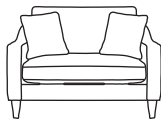

FINLINE

FURNITURE

HEIDI

Grand Sofa
CM W279 D100 H85

Bronze	Silver	Gold	Platinum
€2,160	€2,660	€3,080	€3,385

Three Seater Sofa
CM W216 D100 H85

Bronze	Silver	Gold	Platinum
€1,875	€2,355	€2,675	€3,060

Two Seater Sofa
CM W152 D100 H85

Bronze	Silver	Gold	Platinum
€1,670	€2,010	€2,285	€2,545

Love Seat
CM W121 D100 H85

Bronze	Silver	Gold	Platinum
€1,555	€1,940	€2,185	€2,410

Armchair
CM W76 D93 H85

Bronze	Silver	Gold	Platinum
€1,180	€1,430	€1,715	€1,825

Footstool*
CM W80 D62 H43

Bronze	Silver	Gold	Platinum
€405	€470	€530	€615

Island *
CM W111 D66 H43

Bronze	Silver	Gold	Platinum
€495	€675	€845	€950

Our sofas and chairs carry a 20-year frame guarantee. You choose your preferred fabric, leg and finish. "Medium" seat density is standard across the range. Soft and firm seat options are available also. A feather-quilted seat option is available at an additional cost. A high back option is available on most models, as are armcaps and throws and come at an additional cost. *The footstool and island in this model have the option of storage at additional cost of €150. Complimentary scatter cushions come as per sketches shown. All pieces are handmade and sizes may vary by approximately 2-4cm. Ensure access to your room is confirmed for seamless delivery. Pricing subject to change.