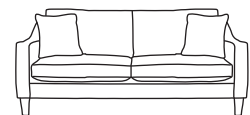

FINLINE

FURNITURE

HEIDI

Grand Sofa
CM W279 D100 H85

Bronze	Silver	Gold	Platinum
€2,160	€2,660	€3,080	€3,385

Three Seater Sofa
CM W216 D100 H85

Bronze	Silver	Gold	Platinum
€1,875	€2,355	€2,675	€3,060

Two Seater Sofa
CM W152 D100 H85

Bronze	Silver	Gold	Platinum
€1,670	€2,010	€2,285	€2,545

Love Seat
CM W121 D100 H85

Bronze	Silver	Gold	Platinum
€1,555	€1,940	€2,185	€2,410

Armchair
CM W76 D93 H85

Bronze	Silver	Gold	Platinum
€1,180	€1,430	€1,715	€1,825

Footstool*
CM W80 D62 H43

Bronze	Silver	Gold	Platinum
€405	€470	€530	€615

Island *
CM W111 D66 H43

Bronze	Silver	Gold	Platinum
€495	€675	€845	€950

Our sofas and chairs carry a 20-year frame guarantee. You choose your preferred fabric, leg and finish. "Medium" seat density is standard across the range. Soft and firm seat options are available also. A feather-quilted seat option is available at an additional cost. A high back option is available on most models, as are armcaps and throws and come at an additional cost. *The footstool and island in this model have the option of storage at additional cost of €150. Complimentary scatter cushions come as per sketches shown. All pieces are handmade and sizes may vary by approximately 2-4cm. Ensure access to your room is confirmed for seamless delivery. Pricing subject to change.