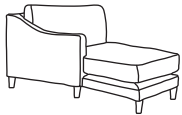

FINLINE

FURNITURE

HEIDI CORNER

Three Seater Chaise End
CM W216 D163 H85

Bronze	Silver	Gold	Platinum
€2,380	€3,030	€3,555	€3,910

Two Seater Chaise End Sofa
CM W155 D163 H85

Bronze	Silver	Gold	Platinum
€2,235	€2,670	€3,160	€3,495

Chaise LHF or RHF
CM W100 D218 H85

Bronze	Silver	Gold	Platinum
€1,635	€2,100	€2,335	€2,720

Three Seater Lounger LHF or RHF
CM W109 D163 H85

Bronze	Silver	Gold	Platinum
€1,530	€1,895	€2,270	€2,510

Two Seater Lounger LHF or RHF
CM W78 D163 H85

Bronze	Silver	Gold	Platinum
€935	€1,195	€1,320	€1,460

Island *
CM W111 D66 H43

Bronze	Silver	Gold	Platinum
€495	€675	€845	€950

Footstool*
CM W80 D62 H43

Bronze	Silver	Gold	Platinum
€405	€470	€530	€615

Our sofas and chairs carry a 20-year frame guarantee. You choose your preferred fabric, leg and finish. "Medium" seat density is standard across the range. Soft and firm seat options are available also. A feather-quilted seat option is available at an additional cost. A high back option is available on most models, as are armcaps and throws and come at an additional cost. *The footstool and island in this model have the option of storage at additional cost of €150. Complimentary scatter cushions come as per sketches shown. All pieces are handmade and sizes may vary by approximately 2-4cm. Ensure access to your room is confirmed for seamless delivery. Pricing subject to change.