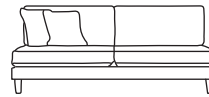

Bronze	Silver	Gold	Platinum
€1,395	€1,660	€1,870	€2,095

Love Seat One Arm LHF or RHF
CM W109 D100 H85

Bronze	Silver	Gold	Platinum
€1,300	€1,545	€1,810	€2,120

Single Sofa One Arm LHF or RHF
CM W78 D100 H85

Bronze	Silver	Gold	Platinum
€1,095	€1,380	€1,505	€1,660

Corner Unit
CM W100 D100 H85

Bronze	Silver	Gold	Platinum
€1,165	€1,455	€1,630	€1,925

Three Seater Unit
CM W193 D100 H85

Bronze	Silver	Gold	Platinum
€1,445	€1,815	€2,135	€2,370

Two Seater Unit
CM W130 D100 H85

Bronze	Silver	Gold	Platinum
€1,195	€1,530	€1,760	€1,935

Love Seat Unit
CM W98 D100 H85

Bronze	Silver	Gold	Platinum
€1,160	€1,525	€1,665	€1,985

Single Sofa Unit
CM W66 D100 H85