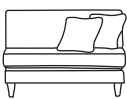

Bronze	Silver	Gold	Platinum
€1,395	€1,660	€1,870	€2,095

Love Seat One Arm LHF or RHF
CM W109 D100 H85

Bronze	Silver	Gold	Platinum
€1,300	€1,545	€1,810	€2,120

Single Sofa One Arm LHF or RHF
CM W78 D100 H85

Bronze	Silver	Gold	Platinum
€1,095	€1,380	€1,505	€1,660

Corner Unit
CM W100 D100 H85

Bronze	Silver	Gold	Platinum
€1,165	€1,455	€1,630	€1,925

Three Seater Unit
CM W193 D100 H85

Bronze	Silver	Gold	Platinum
€1,445	€1,815	€2,135	€2,370

Two Seater Unit
CM W130 D100 H85

Bronze	Silver	Gold	Platinum
€1,195	€1,530	€1,760	€1,935

Love Seat Unit
CM W98 D100 H85

Bronze	Silver	Gold	Platinum
€1,160	€1,525	€1,665	€1,985

Single Sofa Unit
CM W66 D100 H85

Bronze	Silver	Gold	Platinum
€935	€1,195	€1,320	€1,460

Island *
CM W111 D66 H43

Bronze	Silver	Gold	Platinum
€495	€675	€845	€950

Footstool*
CM W80 D62 H43

Bronze	Silver	Gold	Platinum
€405	€470	€530	€615

Our sofas and chairs carry a 20-year frame guarantee. You choose your preferred fabric, leg and finish. "Medium" seat density is standard across the range. Soft and firm seat options are available also. A feather-quilted seat option is available at an additional cost. A high back option is available on most models, as are armcaps and throws and come at an additional cost. *The footstool and island in this model have the option of storage at additional cost of €150. Complimentary scatter cushions come as per sketches shown. All pieces are handmade and sizes may vary by approximately 2-4cm. Ensure access to your room is confirmed for seamless delivery. Pricing subject to change.