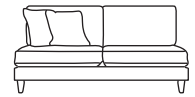

Bronze	Silver	Gold	Platinum
€1,395	€1,660	€1,870	€2,095

Love Seat One Arm LHF or RHF
CM W109 D100 H85

Bronze	Silver	Gold	Platinum
€1,300	€1,545	€1,810	€2,120

Single Sofa One Arm LHF or RHF
CM W78 D100 H85

Bronze	Silver	Gold	Platinum
€1,095	€1,380	€1,505	€1,660

Corner Unit
CM W100 D100 H85

Bronze	Silver	Gold	Platinum
€1,165	€1,455	€1,630	€1,925

Three Seater Unit
CM W193 D100 H85

Bronze	Silver	Gold	Platinum
€1,445	€1,815	€2,135	€2,370

Two Seater Unit
CM W130 D100 H85

Bronze	Silver	Gold	Platinum
€1,195	€1,530	€1,760	€1,935

Love Seat Unit
CM W98 D100 H85

Bronze	Silver	Gold	Platinum
€1,160	€1,525	€1,665	€1,985

Single Sofa Unit
CM W66 D100 H85

Bronze	Silver	Gold	Platinum
€935	€1,195	€1,320	€1,460

Island *
CM W111 D66 H43

Bronze	Silver	Gold	Platinum
€495	€675	€845	€950

Footstool*
CM W80 D62 H43

Bronze	Silver	Gold	Platinum
€405	€470	€530	€615

Our sofas and chairs carry a 20-year frame guarantee. You choose your preferred fabric, leg and finish. "Medium" seat density is standard across the range. Soft and firm seat options are available also. A feather-quilted seat option is available at an additional cost. A high back option is available on most models, as are armcaps and throws and come at an additional cost. *The footstool and island in this model have the option of storage at additional cost of €150. Complimentary scatter cushions come as per sketches shown. All pieces are handmade and sizes may vary by approximately 2-4cm. Ensure access to your room is confirmed for seamless delivery. Pricing subject to change.