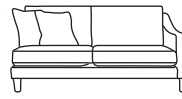

Chaise LHF or RHF
CM W100 D218 H85

Bronze	Silver	Gold	Platinum
€1,635	€2,100	€2,335	€2,720

Three Seater Lounger LHF or RHF
CM W109 D163 H85

Bronze	Silver	Gold	Platinum
€1,530	€1,895	€2,270	€2,510

Two Seater Lounger LHF or RHF
CM W78 D163 H85

Bronze	Silver	Gold	Platinum
€1,395	€1,825	€2,135	€2,370

Three Seater One Arm LHF or RHF
CM W205 D100 H85

Bronze	Silver	Gold	Platinum
€1,635	€2,100	€2,335	€2,720

Two Seater One Arm LHF or RHF
CM W141 D100 H85