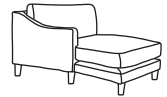

Three Seater Lounger LHF or RHF
CM W109 D163 H85

Bronze	Silver	Gold	Platinum
€1,530	€1,895	€2,270	€2,510