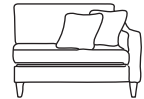

Bronze	Silver	Gold	Platinum
€1,395	€1,825	€2,135	€2,370

Three Seater One Arm LHF or RHF
CM W205 D100 H85

Bronze	Silver	Gold	Platinum
€1,635	€2,100	€2,335	€2,720

Two Seater One Arm LHF or RHF
CM W141 D100 H85

Bronze	Silver	Gold	Platinum
€1,395	€1,660	€1,870	€2,095

Love Seat One Arm LHF or RHF
CM W109 D100 H85

Bronze	Silver	Gold	Platinum
€1,300	€1,545	€1,810	€2,120

Single Sofa One Arm LHF or RHF
CM W78 D100 H85