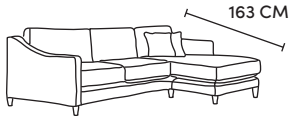

FINLINE

FURNITURE

HEIDI CORNER

Three Seater Chaise End
CM W216 D163 H85

Bronze	Silver	Gold	Platinum
€2,380	€3,030	€3,555	€3,910

Two Seater Chaise End Sofa
CM W155 D163 H85

Bronze	Silver	Gold	Platinum
€2,235	€2,670	€3,160	€3,495