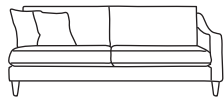

Chaise LHF or RHF
CM W100 D218 H85

Bronze	Silver	Gold	Platinum
€1,635	€2,100	€2,335	€2,720

Three Seater Lounger LHF or RHF
CM W109 D163 H85

Bronze	Silver	Gold	Platinum
€1,530	€1,895	€2,270	€2,510

Two Seater Lounger LHF or RHF
CM W78 D163 H85

Bronze	Silver	Gold	Platinum
€1,395	€1,825	€2,135	€2,370

Three Seater One Arm LHF or RHF
CM W205 D100 H85

Bronze	Silver	Gold	Platinum
€1,635	€2,100	€2,335	€2,720

Two Seater One Arm LHF or RHF
CM W141 D100 H85