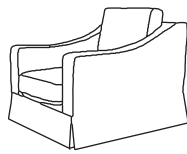

## LOOSE COVER SOFA

Grand Sofa  
CM W279 D100 H85

Loose Cover	Extra Set Of Loose Covers
€3,225	€1,340

Three Seater Sofa  
CM W216 D100 H85

Loose Cover	Extra Set Of Loose Covers
€2,800	€1,175

Two Seater Sofa  
CM W152 D100 H85

Loose Cover	Extra Set Of Loose Covers
€2,650	€1,110

Love Seat  
CM W121 D100 H85

Loose Cover	Extra Set Of Loose Covers
€2,470	€1,040

Armchair\*\*  
CM W76 D93 H85

Loose Cover	Extra Set Of Loose Covers
€1,530	€975