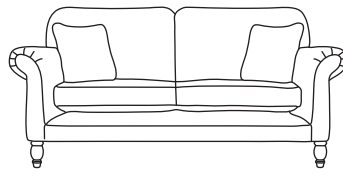

FINLINE

FURNITURE

ELTON

Grand Sofa
CM W217 D96 H94

Bronze	Silver	Gold	Platinum
€1,750	€2,120	€2,485	€2,560

Three Seater Sofa
CM W192 D96 H94

Bronze	Silver	Gold	Platinum
€1,560	€1,920	€2,150	€2,375

Two Seater Sofa
CM W162 D96 H94

Bronze	Silver	Gold	Platinum
€1,465	€1,765	€2,040	€2,230

Love Seat
CM W135 D96 H94

Bronze	Silver	Gold	Platinum
€1,230	€1,460	€1,755	€1,985

Armchair
CM W94 D96 H94

Bronze	Silver	Gold	Platinum
€1,015	€1,190	€1,425	€1,635

Our sofas and chairs carry a 20-year frame guarantee. You choose your preferred fabric, leg and finish. "Medium" seat density is standard across the range. Soft and firm seat options are available also. A feather-quilted seat option is available at an additional cost. A high back option is available on most models, as are armcaps and throws and come at an additional cost. Complimentary scatter cushions come as per sketches shown. All pieces are handmade and sizes may vary by approximately 2-4cm. Ensure access to your room is confirmed for seamless delivery. Pricing subject to change.