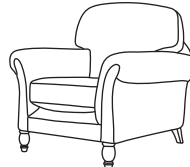

FINLINE

FURNITURE

ELTON

Grand Sofa
CM W217 D96 H94

Bronze	Silver	Gold	Platinum
€1,750	€2,120	€2,485	€2,560

Three Seater Sofa
CM W192 D96 H94

Bronze	Silver	Gold	Platinum
€1,560	€1,920	€2,150	€2,375

Two Seater Sofa
CM W162 D96 H94

Bronze	Silver	Gold	Platinum
€1,465	€1,765	€2,040	€2,230

Love Seat
CM W135 D96 H94

Bronze	Silver	Gold	Platinum
€1,230	€1,460	€1,755	€1,985

Armchair
CM W94 D96 H94

Bronze	Silver	Gold	Platinum
€1,015	€1,190	€1,425	€1,635

Our sofas and chairs carry a 20-year frame guarantee. You choose your preferred fabric, leg and finish. "Medium" seat density is standard across the range. Soft and firm seat options are available also. A feather-quilted seat option is available at an additional cost. A high back option is available on most models, as are armcaps and throws and come at an additional cost. Complimentary scatter cushions come as per sketches shown. All pieces are handmade and sizes may vary by approximately 2-4cm. Ensure access to your room is confirmed for seamless delivery. Pricing subject to change.