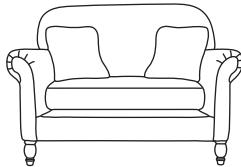

FINLINE

FURNITURE

ELTON

Grand Sofa
CM W217 D96 H94

Bronze	Silver	Gold	Platinum
€1,750	€2,120	€2,485	€2,560

Three Seater Sofa
CM W192 D96 H94

Bronze	Silver	Gold	Platinum
€1,560	€1,920	€2,150	€2,375

Two Seater Sofa
CM W162 D96 H94

Bronze	Silver	Gold	Platinum
€1,465	€1,765	€2,040	€2,230

Love Seat
CM W135 D96 H94

Bronze	Silver	Gold	Platinum
€1,230	€1,460	€1,755	€1,985

Armchair
CM W94 D96 H94

Bronze	Silver	Gold	Platinum
€1,015	€1,190	€1,425	€1,635

Our sofas and chairs carry a 20-year frame guarantee. You choose your preferred fabric, leg and finish. "Medium" seat density is standard across the range. Soft and firm seat options are available also. A feather-quilted seat option is available at an additional cost. A high back option is available on most models, as are armcaps and throws and come at an additional cost. Complimentary scatter cushions come as per sketches shown. All pieces are handmade and sizes may vary by approximately 2-4cm. Ensure access to your room is confirmed for seamless delivery. Pricing subject to change.