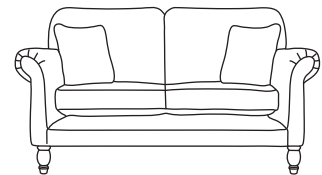

FINLINE

FURNITURE

ELTON

Grand Sofa
CM W217 D96 H94

Bronze	Silver	Gold	Platinum
€1,750	€2,120	€2,485	€2,560

Three Seater Sofa
CM W192 D96 H94

Bronze	Silver	Gold	Platinum
€1,560	€1,920	€2,150	€2,375

Two Seater Sofa
CM W162 D96 H94

Bronze	Silver	Gold	Platinum
€1,465	€1,765	€2,040	€2,230

Love Seat
CM W135 D96 H94

Bronze	Silver	Gold	Platinum
€1,230	€1,460	€1,755	€1,985

Armchair
CM W94 D96 H94

Bronze	Silver	Gold	Platinum
€1,015	€1,190	€1,425	€1,635

Our sofas and chairs carry a 20-year frame guarantee. You choose your preferred fabric, leg and finish. "Medium" seat density is standard across the range. Soft and firm seat options are available also. A feather-quilted seat option is available at an additional cost. A high back option is available on most models, as are armcaps and throws and come at an additional cost. Complimentary scatter cushions come as per sketches shown. All pieces are handmade and sizes may vary by approximately 2-4cm. Ensure access to your room is confirmed for seamless delivery. Pricing subject to change.