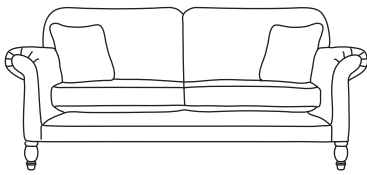

FINLINE

FURNITURE

ELTON

Grand Sofa
CM W217 D96 H94

Bronze	Silver	Gold	Platinum
€1,750	€2,120	€2,485	€2,560

Three Seater Sofa
CM W192 D96 H94

Bronze	Silver	Gold	Platinum
€1,560	€1,920	€2,150	€2,375

Two Seater Sofa
CM W162 D96 H94

Bronze	Silver	Gold	Platinum
€1,465	€1,765	€2,040	€2,230

Love Seat
CM W135 D96 H94

Bronze	Silver	Gold	Platinum
€1,230	€1,460	€1,755	€1,985

Armchair
CM W94 D96 H94

Bronze	Silver	Gold	Platinum
€1,015	€1,190	€1,425	€1,635

Our sofas and chairs carry a 20-year frame guarantee. You choose your preferred fabric, leg and finish. "Medium" seat density is standard across the range. Soft and firm seat options are available also. A feather-quilted seat option is available at an additional cost. A high back option is available on most models, as are armcaps and throws and come at an additional cost. Complimentary scatter cushions come as per sketches shown. All pieces are handmade and sizes may vary by approximately 2-4cm. Ensure access to your room is confirmed for seamless delivery. Pricing subject to change.