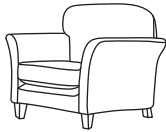

FINLINE

FURNITURE

ELISHA & ELIJAH

Three Seater Sofa
CM W218 D97 H90

Bronze	Silver	Gold	Platinum
€1,690	€2,295	€2,590	€2,990

Two Seater Sofa
CM W187 D97 H90

Bronze	Silver	Gold	Platinum
€1,625	€2,125	€2,405	€2,810

Love Seat
CM W121 D97 H90

Bronze	Silver	Gold	Platinum
€1,430	€1,765	€1,985	€2,285

Chair
CM W91 D97 H90

Bronze	Silver	Gold	Platinum
€970	€1,245	€1,490	€1,685

Our sofas and chairs carry a 20-year frame guarantee. You choose your preferred fabric, leg and finish. "Medium" seat density is standard across the range. Soft and firm seat options are available also. A feather-quilted seat option is available at an additional cost. A high back option is available on most models, as are armcaps and throws and come at an additional cost. Complimentary scatter cushions come as per sketches shown. All pieces are handmade and sizes may vary by approximately 2-4cm. Ensure access to your room is confirmed for seamless delivery. Pricing subject to change.