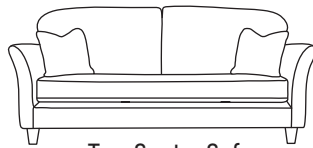

FINLINE

FURNITURE

ELISHA & ELIJAH

Three Seater Sofa
CM W218 D97 H90

Bronze	Silver	Gold	Platinum
€1,690	€2,295	€2,590	€2,990

Two Seater Sofa
CM W187 D97 H90

Bronze	Silver	Gold	Platinum
€1,625	€2,125	€2,405	€2,810

Love Seat
CM W121 D97 H90

Bronze	Silver	Gold	Platinum
€1,430	€1,765	€1,985	€2,285

Chair
CM W91 D97 H90

Bronze	Silver	Gold	Platinum
€970	€1,245	€1,490	€1,685

Our sofas and chairs carry a 20-year frame guarantee. You choose your preferred fabric, leg and finish. "Medium" seat density is standard across the range. Soft and firm seat options are available also. A feather-quilted seat option is available at an additional cost. A high back option is available on most models, as are armcaps and throws and come at an additional cost. Complimentary scatter cushions come as per sketches shown. All pieces are handmade and sizes may vary by approximately 2-4cm. Ensure access to your room is confirmed for seamless delivery. Pricing subject to change.