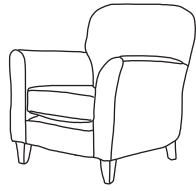

FINLINE

FURNITURE

DYLAN

Chair
CM W81 D85 H90

| Bronze | Silver | Gold | Platinum |
|--------|--------|------|----------|
| €730 | €835 | €910 | €1,190 |

Two Seater Sofa
CM W132 D85 H90

| Bronze | Silver | Gold | Platinum |
|--------|--------|--------|----------|
| €1,055 | €1,280 | €1,505 | €1,730 |

Footstool
CM W43 D36 H31

| Bronze | Silver | Gold | Platinum |
|--------|--------|------|----------|
| €330 | €385 | €425 | €490 |

Our sofas and chairs carry a 20-year frame guarantee. You choose your preferred fabric, leg and finish. "Medium" seat density is standard across the range. Soft and firm seat options are available also. A feather-quilted seat option is available at an additional cost. All pieces are handmade and sizes may vary by approximately 2-4cm. Ensure access to your room is confirmed for seamless delivery. Pricing subject to change.