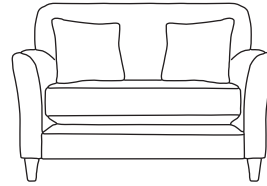

FINLINE

FURNITURE

DYLAN

Chair
CM W81 D85 H90

| Bronze | Silver | Gold | Platinum |
|--------|--------|------|----------|
| €730 | €835 | €910 | €1,190 |

Two Seater Sofa
CM W132 D85 H90

| Bronze | Silver | Gold | Platinum |
|--------|--------|--------|----------|
| €1,055 | €1,280 | €1,505 | €1,730 |

Footstool
CM W43 D36 H31

| Bronze | Silver | Gold | Platinum |
|--------|--------|------|----------|
| €330 | €385 | €425 | €490 |

Our sofas and chairs carry a 20-year frame guarantee. You choose your preferred fabric, leg and finish. "Medium" seat density is standard across the range. Soft and firm seat options are available also. A feather-quilted seat option is available at an additional cost. All pieces are handmade and sizes may vary by approximately 2-4cm. Ensure access to your room is confirmed for seamless delivery. Pricing subject to change.