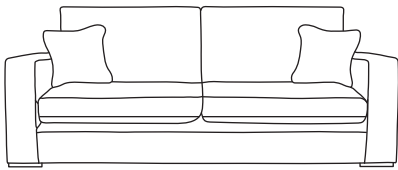

FINLINE

FURNITURE

DAYTONA

Three Seater Sofa
CM W228 D105 H94

| Bronze | Silver | Gold | Platinum |
|--------|--------|--------|----------|
| €2,040 | €2,460 | €2,860 | €3,465 |

Two Seater Sofa
CM W165 D105 H94

| Bronze | Silver | Gold | Platinum |
|--------|--------|--------|----------|
| €1,925 | €2,225 | €2,635 | €3,190 |

Love Seat
CM W132 D105 H94

| Bronze | Silver | Gold | Platinum |
|--------|--------|--------|----------|
| €1,715 | €1,860 | €2,080 | €2,560 |

Island*
CM W106 D68 H42

| Bronze | Silver | Gold | Platinum |
|--------|--------|------|----------|
| €480 | €615 | €760 | €865 |

Our sofas and chairs carry a 20-year frame guarantee. You choose your preferred fabric, leg and finish. "Medium" seat density is standard across the range. Soft and firm seat options are available also. A feather-quilted seat option is available at an additional cost. A high back option is available on most models, as are armcaps and throws and come at an additional cost. *The footstool and island in this model have the option of storage at additional cost of €150. ** Swivel chair option is available on this model at additional cost of €100. Complimentary scatter cushions come as per sketches shown. All pieces are handmade and sizes may vary by approximately 2-4cm. Ensure access to your room is confirmed for seamless delivery. Pricing subject to change.