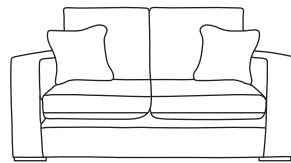

FINLINE

FURNITURE

DAYTONA

Three Seater Sofa
CM W228 D105 H94

| Bronze | Silver | Gold | Platinum |
|--------|--------|--------|----------|
| €2,040 | €2,460 | €2,860 | €3,465 |

Two Seater Sofa
CM W165 D105 H94

| Bronze | Silver | Gold | Platinum |
|--------|--------|--------|----------|
| €1,925 | €2,225 | €2,635 | €3,190 |

Love Seat
CM W132 D105 H94

| Bronze | Silver | Gold | Platinum |
|--------|--------|--------|----------|
| €1,715 | €1,860 | €2,080 | €2,560 |

Island*
CM W106 D68 H42

| Bronze | Silver | Gold | Platinum |
|--------|--------|------|----------|
| €480 | €615 | €760 | €865 |

Our sofas and chairs carry a 20-year frame guarantee. You choose your preferred fabric, leg and finish. "Medium" seat density is standard across the range. Soft and firm seat options are available also. A feather-quilted seat option is available at an additional cost. A high back option is available on most models, as are armcaps and throws and come at an additional cost. *The footstool and island in this model have the option of storage at additional cost of €150. ** Swivel chair option is available on this model at additional cost of €100. Complimentary scatter cushions come as per sketches shown. All pieces are handmade and sizes may vary by approximately 2-4cm. Ensure access to your room is confirmed for seamless delivery. Pricing subject to change.