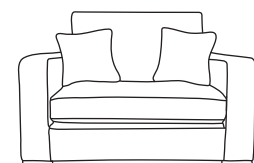

FINLINE

FURNITURE

DAYTONA

Three Seater Sofa
CM W228 D105 H94

| Bronze | Silver | Gold | Platinum |
|--------|--------|--------|----------|
| €2,040 | €2,460 | €2,860 | €3,465 |

Two Seater Sofa
CM W165 D105 H94

| Bronze | Silver | Gold | Platinum |
|--------|--------|--------|----------|
| €1,925 | €2,225 | €2,635 | €3,190 |

Love Seat
CM W132 D105 H94

| Bronze | Silver | Gold | Platinum |
|--------|--------|--------|----------|
| €1,715 | €1,860 | €2,080 | €2,560 |

Island*
CM W106 D68 H42

| Bronze | Silver | Gold | Platinum |
|--------|--------|------|----------|
| €480 | €615 | €760 | €865 |

Our sofas and chairs carry a 20-year frame guarantee. You choose your preferred fabric, leg and finish. "Medium" seat density is standard across the range. Soft and firm seat options are available also. A feather-quilted seat option is available at an additional cost. A high back option is available on most models, as are armcaps and throws and come at an additional cost. *The footstool and island in this model have the option of storage at additional cost of €150. ** Swivel chair option is available on this model at additional cost of €100. Complimentary scatter cushions come as per sketches shown. All pieces are handmade and sizes may vary by approximately 2-4cm. Ensure access to your room is confirmed for seamless delivery. Pricing subject to change.