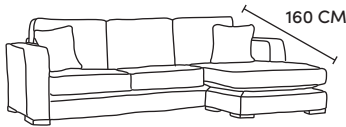

FINLINE

FURNITURE

COLORADO CORNER

Three Seater Chaise End
CM W243 D105 H86

Bronze	Silver	Gold	Platinum
€2,305	€2,810	€3,385	€3,855

Two Seater Chaise End Sofa
CM W179 D105 H86

Bronze	Silver	Gold	Platinum
€2,090	€2,550	€2,870	€3,185