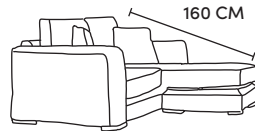

FINLINE

FURNITURE

COLORADO CORNER

Three Seater Chaise End
CM W243 D105 H86

Bronze	Silver	Gold	Platinum
€2,305	€2,810	€3,385	€3,855

Two Seater Chaise End Sofa
CM W179 D105 H86

Bronze	Silver	Gold	Platinum
€2,090	€2,550	€2,870	€3,185