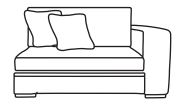

Bronze	Silver	Gold	Platinum
€1,455	€1,860	€2,160	€2,360

Three Seater One Arm LHF or RHF
CM W217 D105 H86

Bronze	Silver	Gold	Platinum
€1,560	€1,855	€2,160	€2,525

Two Seater One Arm LHF or RHF
CM W153 D105 H86

Bronze	Silver	Gold	Platinum
€1,300	€1,635	€1,890	€2,195

Love Seat One Arm LHF or RHF
CM W122 D105 H86

Bronze	Silver	Gold	Platinum
€1,240	€1,530	€1,710	€1,995

Single Unit One Arm LHF or RHF
CM W90 D105 H86