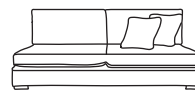

Bronze	Silver	Gold	Platinum
€1,455	€1,860	€2,160	€2,360

Three Seater One Arm LHF or RHF
CM W217 D105 H86

Bronze	Silver	Gold	Platinum
€1,560	€1,855	€2,160	€2,525

Two Seater One Arm LHF or RHF
CM W153 D105 H86

Bronze	Silver	Gold	Platinum
€1,300	€1,635	€1,890	€2,195

Love Seat One Arm LHF or RHF
CM W122 D105 H86

Bronze	Silver	Gold	Platinum
€1,240	€1,530	€1,710	€1,995

Single Unit One Arm LHF or RHF
CM W90 D105 H86

Bronze	Silver	Gold	Platinum
€940	€1,145	€1,265	€1,420

Corner Unit
CM W105 D105 H86

Bronze	Silver	Gold	Platinum
€1,070	€1,305	€1,535	€1,650

Three Seater Unit
CM W194 D105 H86

Bronze	Silver	Gold	Platinum
€1,340	€1,720	€1,980	€2,315

Two Seater Unit
CM W130 D105 H86

Bronze	Silver	Gold	Platinum
€1,140	€1,380	€1,585	€1,935

Love Seat Unit
CM W98 D105 H86

Bronze	Silver	Gold	Platinum
€1,070	€1,270	€1,450	€1,735

Single Unit
CM W66 D105 H86

Bronze	Silver	Gold	Platinum
€745	€910	€1,055	€1,170