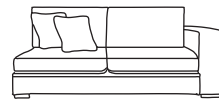

Chaise LHF or RHF
CM W105 D216 H86

Bronze	Silver	Gold	Platinum
€1,560	€1,855	€2,160	€2,525

Three Seater Lounger LHF or RHF
CM W121 D169 H86

Bronze	Silver	Gold	Platinum
€1,570	€1,980	€2,250	€2,495

Two Seater Lounger LHF or RHF
CM W89 D169 H86

Bronze	Silver	Gold	Platinum
€1,455	€1,860	€2,160	€2,360

Three Seater One Arm LHF or RHF
CM W217 D105 H86

Bronze	Silver	Gold	Platinum
€1,560	€1,855	€2,160	€2,525

Two Seater One Arm LHF or RHF
CM W153 D105 H86