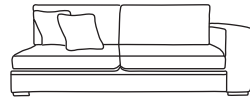

Chaise LHF or RHF
CM W105 D216 H86

Bronze	Silver	Gold	Platinum
€1,560	€1,855	€2,160	€2,525

Three Seater Lounger LHF or RHF
CM W121 D169 H86

Bronze	Silver	Gold	Platinum
€1,570	€1,980	€2,250	€2,495

Two Seater Lounger LHF or RHF
CM W89 D169 H86

Bronze	Silver	Gold	Platinum
€1,455	€1,860	€2,160	€2,360

Three Seater One Arm LHF or RHF
CM W217 D105 H86

Bronze	Silver	Gold	Platinum
€1,560	€1,855	€2,160	€2,525

Two Seater One Arm LHF or RHF
CM W153 D105 H86

Bronze	Silver	Gold	Platinum
€1,300	€1,635	€1,890	€2,195

Love Seat One Arm LHF or RHF
CM W122 D105 H86

Bronze	Silver	Gold	Platinum
€1,240	€1,530	€1,710	€1,995

Single Unit One Arm LHF or RHF
CM W90 D105 H86