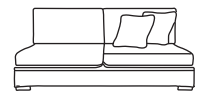

Bronze	Silver	Gold	Platinum
€1,300	€1,635	€1,890	€2,195

Love Seat One Arm LHF or RHF
CM W122 D105 H86

Bronze	Silver	Gold	Platinum
€1,240	€1,530	€1,710	€1,995

Single Unit One Arm LHF or RHF
CM W90 D105 H86

Bronze	Silver	Gold	Platinum
€940	€1,145	€1,265	€1,420

Corner Unit
CM W105 D105 H86

Bronze	Silver	Gold	Platinum
€1,070	€1,305	€1,535	€1,650

Three Seater Unit
CM W194 D105 H86

Bronze	Silver	Gold	Platinum
€1,340	€1,720	€1,980	€2,315

Two Seater Unit
CM W130 D105 H86

Bronze	Silver	Gold	Platinum
€1,140	€1,380	€1,585	€1,935

Love Seat Unit
CM W98 D105 H86

Bronze	Silver	Gold	Platinum
€1,070	€1,270	€1,450	€1,735

Single Unit
CM W66 D105 H86

Bronze	Silver	Gold	Platinum
€745	€910	€1,055	€1,170