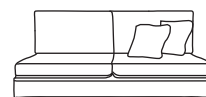

Bronze	Silver	Gold	Platinum
€1,455	€1,860	€2,160	€2,360

Three Seater One Arm LHF or RHF
CM W209 D105 H86

Bronze	Silver	Gold	Platinum
€1,560	€1,855	€2,160	€2,525

Two Seater One Arm LHF or RHF
CM W146 D105 H86

Bronze	Silver	Gold	Platinum
€1,300	€1,635	€1,890	€2,195

Love Seat One Arm LHF or RHF
CM W114 D105 H86

Bronze	Silver	Gold	Platinum
€1,240	€1,530	€1,710	€1,995

Single Unit One Arm LHF or RHF
CM W82 D105 H86

Bronze	Silver	Gold	Platinum
€940	€1,145	€1,265	€1,420

Corner Unit
CM W105 D105 H86

Bronze	Silver	Gold	Platinum
€1,070	€1,305	€1,535	€1,650

Three Seater Unit
CM W194 D105 H86

Bronze	Silver	Gold	Platinum
€1,340	€1,720	€1,980	€2,315

Two Seater Unit
CM W130 D105 H86

Bronze	Silver	Gold	Platinum
€1,140	€1,380	€1,585	€1,935

Love Seat Unit
CM W98 D105 H86

Bronze	Silver	Gold	Platinum
€1,070	€1,270	€1,450	€1,735

Single Unit
CM W66 D105 H86

Bronze	Silver	Gold	Platinum
€745	€910	€1,055	€1,170