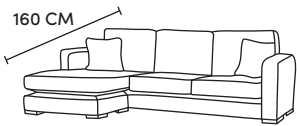

FINLINE

FURNITURE

COLLINS CORNER

Three Seater Chaise End
CM W228 D105 H86

Bronze	Silver	Gold	Platinum
€2,305	€2,810	€3,385	€3,855

Two Seater Chaise End Sofa
CM W165 D105 H86

Bronze	Silver	Gold	Platinum
€2,090	€2,550	€2,870	€3,185