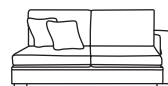

Chaise LHF or RHF
CM W105 D216 H86

Bronze	Silver	Gold	Platinum
€1,560	€1,855	€2,160	€2,525

Three Seater Lounger LHF or RHF
CM W120 D169 H86

Bronze	Silver	Gold	Platinum
€1,570	€1,980	€2,250	€2,495

Two Seater Lounger LHF or RHF
CM W89 D169 H86

Bronze	Silver	Gold	Platinum
€1,455	€1,860	€2,160	€2,360

Three Seater One Arm LHF or RHF
CM W209 D105 H86

Bronze	Silver	Gold	Platinum
€1,560	€1,855	€2,160	€2,525

Two Seater One Arm LHF or RHF
CM W146 D105 H86