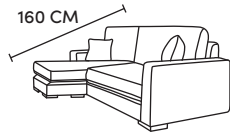

FINLINE

FURNITURE

COLLINS CORNER

Three Seater Chaise End
CM W228 D105 H86

Bronze	Silver	Gold	Platinum
€2,305	€2,810	€3,385	€3,855

Two Seater Chaise End Sofa
CM W165 D105 H86

Bronze	Silver	Gold	Platinum
€2,090	€2,550	€2,870	€3,185