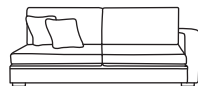

Chaise LHF or RHF
CM W105 D216 H86

Bronze	Silver	Gold	Platinum
€1,560	€1,855	€2,160	€2,525

Three Seater Lounger LHF or RHF
CM W120 D169 H86

Bronze	Silver	Gold	Platinum
€1,570	€1,980	€2,250	€2,495

Two Seater Lounger LHF or RHF
CM W89 D169 H86

Bronze	Silver	Gold	Platinum
€1,455	€1,860	€2,160	€2,360

Three Seater One Arm LHF or RHF
CM W209 D105 H86

Bronze	Silver	Gold	Platinum
€1,560	€1,855	€2,160	€2,525

Two Seater One Arm LHF or RHF
CM W146 D105 H86

Bronze	Silver	Gold	Platinum
€1,300	€1,635	€1,890	€2,195

Love Seat One Arm LHF or RHF
CM W114 D105 H86

Bronze	Silver	Gold	Platinum
€1,240	€1,530	€1,710	€1,995

Single Unit One Arm LHF or RHF
CM W82 D105 H86