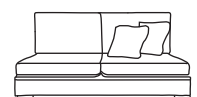

Bronze	Silver	Gold	Platinum
€1,300	€1,635	€1,890	€2,195

Love Seat One Arm LHF or RHF
CM W114 D105 H86

Bronze	Silver	Gold	Platinum
€1,240	€1,530	€1,710	€1,995

Single Unit One Arm LHF or RHF
CM W82 D105 H86

Bronze	Silver	Gold	Platinum
€940	€1,145	€1,265	€1,420

Corner Unit
CM W105 D105 H86

Bronze	Silver	Gold	Platinum
€1,070	€1,305	€1,535	€1,650

Three Seater Unit
CM W194 D105 H86

Bronze	Silver	Gold	Platinum
€1,340	€1,720	€1,980	€2,315

Two Seater Unit
CM W130 D105 H86

Bronze	Silver	Gold	Platinum
€1,140	€1,380	€1,585	€1,935

Love Seat Unit
CM W98 D105 H86

Bronze	Silver	Gold	Platinum
€1,070	€1,270	€1,450	€1,735

Single Unit
CM W66 D105 H86

Bronze	Silver	Gold	Platinum
€745	€910	€1,055	€1,170