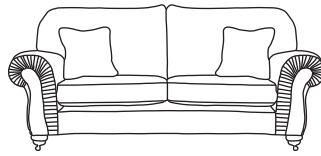

FINLINE

FURNITURE

CAPELLA

Grand Sofa
CM W246 D100 H98

Bronze	Silver	Gold	Platinum
€2,430	€2,960	€3,595	€4,150

Three Seater Sofa
CM W221 D100 H98

Bronze	Silver	Gold	Platinum
€2,110	€2,575	€3,135	€3,605

Two Seater Sofa
CM W190 D100 H98

Bronze	Silver	Gold	Platinum
€1,980	€2,395	€2,915	€3,455

Love Seat
CM W148 D100 H98

Bronze	Silver	Gold	Platinum
€1,700	€2,030	€2,570	€2,810

Armchair
CM W104 D94 H98

Bronze	Silver	Gold	Platinum
€1,240	€1,540	€1,860	€2,210

Our sofas and chairs carry a 20-year frame guarantee. You choose your preferred fabric, leg and finish. "Medium" seat density is standard across the range. Soft and firm seat options are available also. A feather-quilted seat option is available at an additional cost. A high back option is available on most models, as are armcaps and throws and come at an additional cost. Complimentary scatter cushions come as per sketches shown. All pieces are handmade and sizes may vary by approximately 2-4cm. Ensure access to your room is confirmed for seamless delivery. Pricing subject to change.