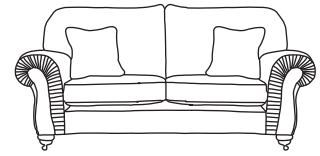

FINLINE

FURNITURE

CAPELLA

Grand Sofa
CM W246 D100 H98

Bronze	Silver	Gold	Platinum
€2,430	€2,960	€3,595	€4,150

Three Seater Sofa
CM W221 D100 H98

Bronze	Silver	Gold	Platinum
€2,110	€2,575	€3,135	€3,605

Two Seater Sofa
CM W190 D100 H98

Bronze	Silver	Gold	Platinum
€1,980	€2,395	€2,915	€3,455

Love Seat
CM W148 D100 H98

Bronze	Silver	Gold	Platinum
€1,700	€2,030	€2,570	€2,810

Armchair
CM W104 D94 H98

Bronze	Silver	Gold	Platinum
€1,240	€1,540	€1,860	€2,210

Our sofas and chairs carry a 20-year frame guarantee. You choose your preferred fabric, leg and finish. "Medium" seat density is standard across the range. Soft and firm seat options are available also. A feather-quilted seat option is available at an additional cost. A high back option is available on most models, as are armcaps and throws and come at an additional cost. Complimentary scatter cushions come as per sketches shown. All pieces are handmade and sizes may vary by approximately 2-4cm. Ensure access to your room is confirmed for seamless delivery. Pricing subject to change.