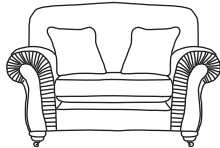

FINLINE

FURNITURE

CAPELLA

Grand Sofa
CM W246 D100 H98

Bronze	Silver	Gold	Platinum
€2,430	€2,960	€3,595	€4,150

Three Seater Sofa
CM W221 D100 H98

Bronze	Silver	Gold	Platinum
€2,110	€2,575	€3,135	€3,605

Two Seater Sofa
CM W190 D100 H98

Bronze	Silver	Gold	Platinum
€1,980	€2,395	€2,915	€3,455

Love Seat
CM W148 D100 H98

Bronze	Silver	Gold	Platinum
€1,700	€2,030	€2,570	€2,810

Armchair
CM W104 D94 H98

Bronze	Silver	Gold	Platinum
€1,240	€1,540	€1,860	€2,210

Our sofas and chairs carry a 20-year frame guarantee. You choose your preferred fabric, leg and finish. "Medium" seat density is standard across the range. Soft and firm seat options are available also. A feather-quilted seat option is available at an additional cost. A high back option is available on most models, as are armcaps and throws and come at an additional cost. Complimentary scatter cushions come as per sketches shown. All pieces are handmade and sizes may vary by approximately 2-4cm. Ensure access to your room is confirmed for seamless delivery. Pricing subject to change.