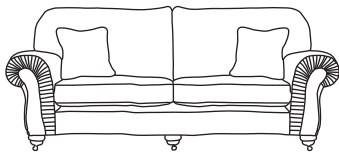

FINLINE

FURNITURE

CAPELLA

Grand Sofa
CM W246 D100 H98

Bronze	Silver	Gold	Platinum
€2,430	€2,960	€3,595	€4,150

Three Seater Sofa
CM W221 D100 H98

Bronze	Silver	Gold	Platinum
€2,110	€2,575	€3,135	€3,605

Two Seater Sofa
CM W190 D100 H98

Bronze	Silver	Gold	Platinum
€1,980	€2,395	€2,915	€3,455

Love Seat
CM W148 D100 H98

Bronze	Silver	Gold	Platinum
€1,700	€2,030	€2,570	€2,810

Armchair
CM W104 D94 H98

Bronze	Silver	Gold	Platinum
€1,240	€1,540	€1,860	€2,210

Our sofas and chairs carry a 20-year frame guarantee. You choose your preferred fabric, leg and finish. "Medium" seat density is standard across the range. Soft and firm seat options are available also. A feather-quilted seat option is available at an additional cost. A high back option is available on most models, as are armcaps and throws and come at an additional cost. Complimentary scatter cushions come as per sketches shown. All pieces are handmade and sizes may vary by approximately 2-4cm. Ensure access to your room is confirmed for seamless delivery. Pricing subject to change.