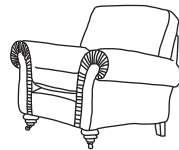

FINLINE

FURNITURE

CAPELLA

Grand Sofa
CM W246 D100 H98

Bronze	Silver	Gold	Platinum
€2,430	€2,960	€3,595	€4,150

Three Seater Sofa
CM W221 D100 H98

Bronze	Silver	Gold	Platinum
€2,110	€2,575	€3,135	€3,605

Two Seater Sofa
CM W190 D100 H98

Bronze	Silver	Gold	Platinum
€1,980	€2,395	€2,915	€3,455

Love Seat
CM W148 D100 H98

Bronze	Silver	Gold	Platinum
€1,700	€2,030	€2,570	€2,810

Armchair
CM W104 D94 H98

Bronze	Silver	Gold	Platinum
€1,240	€1,540	€1,860	€2,210

Our sofas and chairs carry a 20-year frame guarantee. You choose your preferred fabric, leg and finish. "Medium" seat density is standard across the range. Soft and firm seat options are available also. A feather-quilted seat option is available at an additional cost. A high back option is available on most models, as are armcaps and throws and come at an additional cost. Complimentary scatter cushions come as per sketches shown. All pieces are handmade and sizes may vary by approximately 2-4cm. Ensure access to your room is confirmed for seamless delivery. Pricing subject to change.