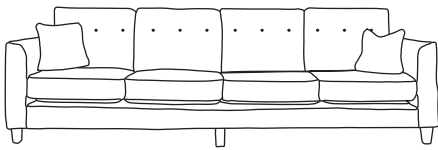

FINLINE

FURNITURE

BOLAND

Four Seater Sofa
CM W293 D94 H90

Bronze	Silver	Gold	Platinum
€2,050	€2,510	€2,785	€3,465