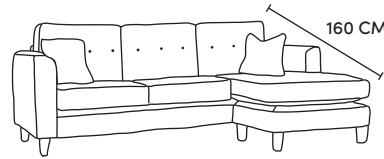

# BOLAND

Four Seater Sofa  
CM W293 D94 H90

Bronze	Silver	Gold	Platinum
€2,050	€2,510	€2,785	€3,465

Three Seater Sofa  
CM W228 D94 H90

Bronze	Silver	Gold	Platinum
€1,850	€2,095	€2,510	€3,135

Two Seater Sofa  
CM W162 D94 H90

Bronze	Silver	Gold	Platinum
€1,485	€1,805	€1,995	€2,590

Four Seater Chaise End Sofa LHF or RHF  
CM W293 D94 H90

Bronze	Silver	Gold	Platinum
€2,405	€2,980	€3,380	€3,920

Three Seater Chaise End Sofa LHF or RHF  
CM W228 D94 H90