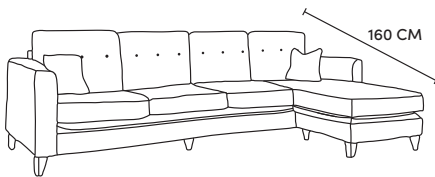

Four Seater Chaise End Sofa LHF or RHF
CM W293 D94 H90

Bronze	Silver	Gold	Platinum
€2,405	€2,980	€3,380	€3,920