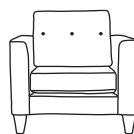

Bronze	Silver	Gold	Platinum
€2,220	€2,695	€2,950	€3,560

Two Seater Chaise End Sofa LHF or RHF  
CM W162 D94 H90

Bronze	Silver	Gold	Platinum
€1,840	€2,285	€2,585	€2,895

Love Seat  
CM W120 D94 H90

Bronze	Silver	Gold	Platinum
€1,375	€1,720	€1,940	€2,375

Our sofas and chairs carry a 20-year frame guarantee. You choose your preferred fabric, leg and finish. "Medium" seat density is standard across the range. Soft and firm seat options are available also. A feather-quilted seat option is available at an additional cost. A high back option is available on most models, as are armcaps and throws and come at an additional cost. \*The footstool and island in this model have the option of storage at additional cost of €150. Complimentary scatter cushions come as per sketches shown. All pieces are handmade and sizes may vary by approximately 2-4cm. Ensure access to your room is confirmed for seamless delivery. Pricing subject to change.