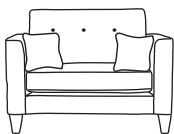

Bronze	Silver	Gold	Platinum
€1,485	€1,805	€1,995	€2,590

Four Seater Chaise End Sofa LHF or RHF  
CM W293 D94 H90

Bronze	Silver	Gold	Platinum
€2,405	€2,980	€3,380	€3,920

Three Seater Chaise End Sofa LHF or RHF  
CM W228 D94 H90

Bronze	Silver	Gold	Platinum
€2,220	€2,695	€2,950	€3,560

Two Seater Chaise End Sofa LHF or RHF  
CM W162 D94 H90

Bronze	Silver	Gold	Platinum
€1,840	€2,285	€2,585	€2,895

Love Seat  
CM W120 D94 H90

Bronze	Silver	Gold	Platinum
€1,375	€1,720	€1,940	€2,375