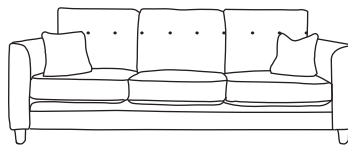

Three Seater Sofa
CM W228 D94 H90

Bronze	Silver	Gold	Platinum
€1,850	€2,095	€2,510	€3,135