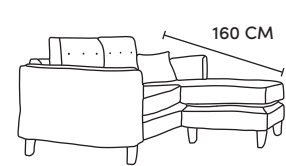

Two Seater Chaise End Sofa LHF or RHF
CM W162 D94 H90

Bronze	Silver	Gold	Platinum
€1,840	€2,285	€2,585	€2,895