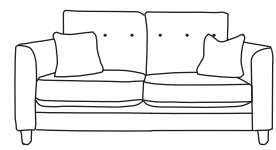

# BOLAND

Four Seater Sofa  
CM W293 D94 H90

Bronze	Silver	Gold	Platinum
€2,050	€2,510	€2,785	€3,465

Three Seater Sofa  
CM W228 D94 H90

Bronze	Silver	Gold	Platinum
€1,850	€2,095	€2,510	€3,135

Two Seater Sofa  
CM W162 D94 H90