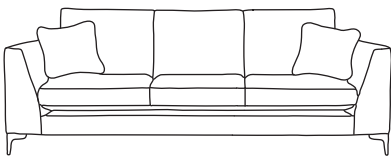

FINLINE

FURNITURE

BALTIMORE

Grand Sofa
CM W270 D100 H87

Bronze	Silver	Gold	Platinum
€2,070	€2,695	€2,940	€3,220

Three Seater Sofa
CM W215 D100 H87

Bronze	Silver	Gold	Platinum
€1,750	€2,255	€2,555	€2,795

Two Seater Sofa
CM W159 D100 H87

Bronze	Silver	Gold	Platinum
€1,665	€2,020	€2,185	€2,340

Love Seat
CM W131 D100 H87

Bronze	Silver	Gold	Platinum
€1,290	€1,735	€1,890	€2,065

Armchair
CM W95 D100 H87

Bronze	Silver	Gold	Platinum
€1,225	€1,480	€1,545	€1,650

Footstool*
CM W80 D63 H45

Bronze	Silver	Gold	Platinum
€560	€640	€690	€790

Island*
CM W108 D63 H45

Bronze	Silver	Gold	Platinum
€490	€615	€770	€885

Our sofas and chairs carry a 20-year frame guarantee. You choose your preferred fabric, leg and finish. "Medium" seat density is standard across the range. Soft and firm seat options are available also. A feather-quilted seat option is available at an additional cost. A high back option is available on most models, as are armcaps and throws and come at an additional cost. *The footstool and island in this model have the option of storage at additional cost of €150. Complimentary scatter cushions come as per sketches shown. All pieces are handmade and sizes may vary by approximately 2-4cm. Ensure access to your room is confirmed for seamless delivery. Pricing subject to change.