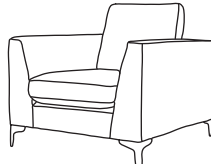

FINLINE

FURNITURE

BALTIMORE

Grand Sofa
CM W270 D100 H87

Bronze	Silver	Gold	Platinum
€2,070	€2,695	€2,940	€3,220

Three Seater Sofa
CM W215 D100 H87

Bronze	Silver	Gold	Platinum
€1,750	€2,255	€2,555	€2,795

Two Seater Sofa
CM W159 D100 H87

Bronze	Silver	Gold	Platinum
€1,665	€2,020	€2,185	€2,340

Love Seat
CM W131 D100 H87

Bronze	Silver	Gold	Platinum
€1,290	€1,735	€1,890	€2,065

Armchair
CM W95 D100 H87

Bronze	Silver	Gold	Platinum
€1,225	€1,480	€1,545	€1,650

Footstool*
CM W80 D63 H45

Bronze	Silver	Gold	Platinum
€560	€640	€690	€790

Island*
CM W108 D63 H45

Bronze	Silver	Gold	Platinum
€490	€615	€770	€885

Our sofas and chairs carry a 20-year frame guarantee. You choose your preferred fabric, leg and finish. "Medium" seat density is standard across the range. Soft and firm seat options are available also. A feather-quilted seat option is available at an additional cost. A high back option is available on most models, as are armcaps and throws and come at an additional cost. *The footstool and island in this model have the option of storage at additional cost of €150. Complimentary scatter cushions come as per sketches shown. All pieces are handmade and sizes may vary by approximately 2-4cm. Ensure access to your room is confirmed for seamless delivery. Pricing subject to change.