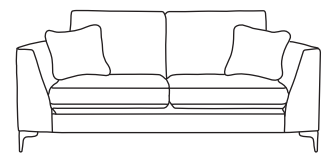

FINLINE

FURNITURE

BALTIMORE

Grand Sofa
CM W270 D100 H87

Bronze	Silver	Gold	Platinum
€2,070	€2,695	€2,940	€3,220

Three Seater Sofa
CM W215 D100 H87

Bronze	Silver	Gold	Platinum
€1,750	€2,255	€2,555	€2,795

Two Seater Sofa
CM W159 D100 H87

Bronze	Silver	Gold	Platinum
€1,665	€2,020	€2,185	€2,340

Love Seat
CM W131 D100 H87

Bronze	Silver	Gold	Platinum
€1,290	€1,735	€1,890	€2,065

Armchair
CM W95 D100 H87

Bronze	Silver	Gold	Platinum
€1,225	€1,480	€1,545	€1,650

Footstool*
CM W80 D63 H45

Bronze	Silver	Gold	Platinum
€560	€640	€690	€790

Island*
CM W108 D63 H45

Bronze	Silver	Gold	Platinum
€490	€615	€770	€885

Our sofas and chairs carry a 20-year frame guarantee. You choose your preferred fabric, leg and finish. "Medium" seat density is standard across the range. Soft and firm seat options are available also. A feather-quilted seat option is available at an additional cost. A high back option is available on most models, as are armcaps and throws and come at an additional cost. *The footstool and island in this model have the option of storage at additional cost of €150. Complimentary scatter cushions come as per sketches shown. All pieces are handmade and sizes may vary by approximately 2-4cm. Ensure access to your room is confirmed for seamless delivery. Pricing subject to change.