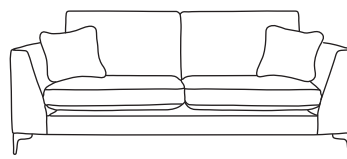

FINLINE

FURNITURE

BALTIMORE

Grand Sofa
CM W270 D100 H87

Bronze	Silver	Gold	Platinum
€2,070	€2,695	€2,940	€3,220

Three Seater Sofa
CM W215 D100 H87

Bronze	Silver	Gold	Platinum
€1,750	€2,255	€2,555	€2,795

Two Seater Sofa
CM W159 D100 H87

Bronze	Silver	Gold	Platinum
€1,665	€2,020	€2,185	€2,340

Love Seat
CM W131 D100 H87

Bronze	Silver	Gold	Platinum
€1,290	€1,735	€1,890	€2,065

Armchair
CM W95 D100 H87

Bronze	Silver	Gold	Platinum
€1,225	€1,480	€1,545	€1,650

Footstool*
CM W80 D63 H45

Bronze	Silver	Gold	Platinum
€560	€640	€690	€790

Island*
CM W108 D63 H45

Bronze	Silver	Gold	Platinum
€490	€615	€770	€885

Our sofas and chairs carry a 20-year frame guarantee. You choose your preferred fabric, leg and finish. "Medium" seat density is standard across the range. Soft and firm seat options are available also. A feather-quilted seat option is available at an additional cost. A high back option is available on most models, as are armcaps and throws and come at an additional cost. *The footstool and island in this model have the option of storage at additional cost of €150. Complimentary scatter cushions come as per sketches shown. All pieces are handmade and sizes may vary by approximately 2-4cm. Ensure access to your room is confirmed for seamless delivery. Pricing subject to change.