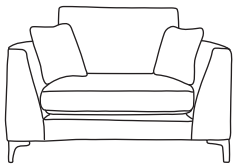

FINLINE

FURNITURE

BALTIMORE

Grand Sofa
CM W270 D100 H87

Bronze	Silver	Gold	Platinum
€2,070	€2,695	€2,940	€3,220

Three Seater Sofa
CM W215 D100 H87

Bronze	Silver	Gold	Platinum
€1,750	€2,255	€2,555	€2,795

Two Seater Sofa
CM W159 D100 H87

Bronze	Silver	Gold	Platinum
€1,665	€2,020	€2,185	€2,340

Love Seat
CM W131 D100 H87

Bronze	Silver	Gold	Platinum
€1,290	€1,735	€1,890	€2,065

Armchair
CM W95 D100 H87

Bronze	Silver	Gold	Platinum
€1,225	€1,480	€1,545	€1,650

Footstool*
CM W80 D63 H45

Bronze	Silver	Gold	Platinum
€560	€640	€690	€790

Island*
CM W108 D63 H45

Bronze	Silver	Gold	Platinum
€490	€615	€770	€885

Our sofas and chairs carry a 20-year frame guarantee. You choose your preferred fabric, leg and finish. "Medium" seat density is standard across the range. Soft and firm seat options are available also. A feather-quilted seat option is available at an additional cost. A high back option is available on most models, as are armcaps and throws and come at an additional cost. *The footstool and island in this model have the option of storage at additional cost of €150. Complimentary scatter cushions come as per sketches shown. All pieces are handmade and sizes may vary by approximately 2-4cm. Ensure access to your room is confirmed for seamless delivery. Pricing subject to change.