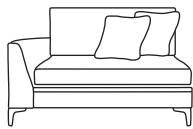

FINLINE

FURNITURE

BALTIMORE CORNER

Grand Chaise End LHF or RHF
CM W270 D100 H87

Bronze	Silver	Gold	Platinum
€2,510	€3,380	€3,740	€4,135

Three Seater Chaise End LHF or RHF
CM W215 D160 H87

Bronze	Silver	Gold	Platinum
€2,370	€3,025	€3,390	€3,730

Bronze	Silver	Gold	Platinum
€1,465	€1,855	€2,160	€2,395

Two Seater Lounger LHF or RHF
CM W80 D162 H87

Bronze	Silver	Gold	Platinum
€1,300	€1,735	€2,040	€2,260

Three Seater One Arm LHF or RHF
CM W191 D100 H87

Bronze	Silver	Gold	Platinum
€1,595	€1,995	€2,225	€2,590

Two Seater One Arm LHF or RHF
CM W136 D100 H87

Bronze	Silver	Gold	Platinum
€1,300	€1,660	€1,780	€1,995

Love Seat One Arm LHF or RHF
CM W108 D100 H87