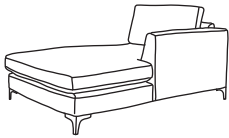

Three Seater Lounger LHF or RHF
CM W108 D162 H87

Bronze	Silver	Gold	Platinum
€1,465	€1,855	€2,160	€2,395