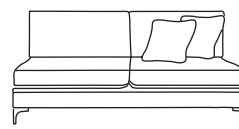

Bronze	Silver	Gold	Platinum
€1,465	€1,855	€2,160	€2,395

Two Seater Lounger LHF or RHF
CM W80 D162 H87

Bronze	Silver	Gold	Platinum
€1,300	€1,735	€2,040	€2,260

Three Seater One Arm LHF or RHF
CM W191 D100 H87

Bronze	Silver	Gold	Platinum
€1,595	€1,995	€2,225	€2,590

Two Seater One Arm LHF or RHF
CM W136 D100 H87

Bronze	Silver	Gold	Platinum
€1,300	€1,660	€1,780	€1,995

Love Seat One Arm LHF or RHF
CM W108 D100 H87

Bronze	Silver	Gold	Platinum
€1,240	€1,560	€1,720	€2,025

Single Unit One Arm
CM W80 D100 H87

Bronze	Silver	Gold	Platinum
€1,045	€1,310	€1,435	€1,575

Three Seater Unit
CM W170 D100 H87

Bronze	Silver	Gold	Platinum
€1,370	€1,825	€2,040	€2,260

Two Seater Unit
CM W114 D100 H87

Bronze	Silver	Gold	Platinum
€1,135	€1,540	€1,675	€1,850

Love Seat Unit
CM W86 D100 H87

Bronze	Silver	Gold	Platinum
€1,100	€1,455	€1,585	€1,895

Corner Unit
CM W100 D100 H87