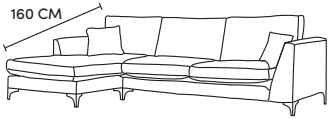

FINLINE

FURNITURE

BALTIMORE CORNER

Grand Chaise End LHF or RHF
CM W270 D100 H87

Bronze	Silver	Gold	Platinum
€2,510	€3,380	€3,740	€4,135

Three Seater Chaise End LHF or RHF
CM W215 D160 H87

Bronze	Silver	Gold	Platinum
€2,370	€3,025	€3,390	€3,730

Two Seater Chaise End LHF or RHF
CM W159 D100 H87

Bronze	Silver	Gold	Platinum
€2,080	€2,675	€3,015	€3,320

Chaise LHF or RHF
CM W100 D215 H87

Bronze	Silver	Gold	Platinum
€1,560	€1,995	€2,230	€2,590

Three Seater Lounger LHF or RHF
CM W108 D162 H87

Bronze	Silver	Gold	Platinum
€1,465	€1,855	€2,160	€2,395

Two Seater Lounger LHF or RHF
CM W80 D162 H87

Bronze	Silver	Gold	Platinum
€1,300	€1,735	€2,040	€2,260

Three Seater One Arm LHF or RHF
CM W191 D100 H87