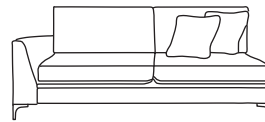

FINLINE

FURNITURE

BALTIMORE CORNER

Grand Chaise End LHF or RHF
CM W270 D100 H87

Bronze	Silver	Gold	Platinum
€2,510	€3,380	€3,740	€4,135

Three Seater Chaise End LHF or RHF
CM W215 D160 H87

Bronze	Silver	Gold	Platinum
€2,370	€3,025	€3,390	€3,730

Two Seater Chaise End LHF or RHF
CM W159 D100 H87

Bronze	Silver	Gold	Platinum
€2,080	€2,675	€3,015	€3,320

Chaise LHF or RHF
CM W100 D215 H87

Bronze	Silver	Gold	Platinum
€1,560	€1,995	€2,230	€2,590

Three Seater Lounger LHF or RHF
CM W108 D162 H87

Bronze	Silver	Gold	Platinum
€1,465	€1,855	€2,160	€2,395

Two Seater Lounger LHF or RHF
CM W80 D162 H87

Bronze	Silver	Gold	Platinum
€1,300	€1,735	€2,040	€2,260

Three Seater One Arm LHF or RHF
CM W191 D100 H87

Bronze	Silver	Gold	Platinum
€1,595	€1,995	€2,225	€2,590

Two Seater One Arm LHF or RHF
CM W136 D100 H87

Bronze	Silver	Gold	Platinum
€1,300	€1,660	€1,780	€1,995

Love Seat One Arm LHF or RHF
CM W108 D100 H87