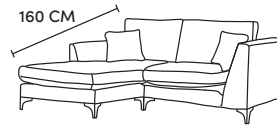

FINLINE

FURNITURE

BALTIMORE CORNER

Grand Chaise End LHF or RHF
CM W270 D100 H87

Bronze	Silver	Gold	Platinum
€2,510	€3,380	€3,740	€4,135

Three Seater Chaise End LHF or RHF
CM W215 D160 H87

Bronze	Silver	Gold	Platinum
€2,370	€3,025	€3,390	€3,730

Two Seater Chaise End LHF or RHF
CM W159 D100 H87

Bronze	Silver	Gold	Platinum
€2,080	€2,675	€3,015	€3,320

Chaise LHF or RHF
CM W100 D215 H87

Bronze	Silver	Gold	Platinum
€1,560	€1,995	€2,230	€2,590

Three Seater Lounger LHF or RHF
CM W108 D162 H87

Bronze	Silver	Gold	Platinum
€1,465	€1,855	€2,160	€2,395

Two Seater Lounger LHF or RHF
CM W80 D162 H87

Bronze	Silver	Gold	Platinum
€1,300	€1,735	€2,040	€2,260

Three Seater One Arm LHF or RHF
CM W191 D100 H87