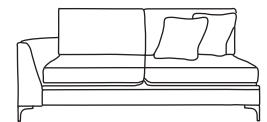

FINLINE

FURNITURE

BALTIMORE CORNER

Grand Chaise End LHF or RHF
CM W270 D100 H87

Bronze	Silver	Gold	Platinum
€2,510	€3,380	€3,740	€4,135

Three Seater Chaise End LHF or RHF
CM W215 D160 H87

Bronze	Silver	Gold	Platinum
€2,370	€3,025	€3,390	€3,730

Bronze	Silver	Gold	Platinum
€1,465	€1,855	€2,160	€2,395

Two Seater Lounger LHF or RHF
CM W80 D162 H87

Bronze	Silver	Gold	Platinum
€1,300	€1,735	€2,040	€2,260

Three Seater One Arm LHF or RHF
CM W191 D100 H87

Bronze	Silver	Gold	Platinum
€1,595	€1,995	€2,225	€2,590

Two Seater One Arm LHF or RHF
CM W136 D100 H87

Bronze	Silver	Gold	Platinum
€1,300	€1,660	€1,780	€1,995

Love Seat One Arm LHF or RHF
CM W108 D100 H87