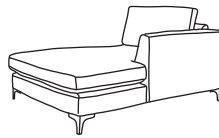

FINLINE

FURNITURE

BALTIMORE CORNER

Grand Chaise End LHF or RHF
CM W270 D100 H87

Bronze	Silver	Gold	Platinum
€2,510	€3,380	€3,740	€4,135

Three Seater Chaise End LHF or RHF
CM W215 D160 H87

Bronze	Silver	Gold	Platinum
€2,370	€3,025	€3,390	€3,730

Two Seater Chaise End LHF or RHF
CM W159 D100 H87

Bronze	Silver	Gold	Platinum
€2,080	€2,675	€3,015	€3,320

Chaise LHF or RHF
CM W100 D215 H87

Bronze	Silver	Gold	Platinum
€1,560	€1,995	€2,230	€2,590

Three Seater Lounger LHF or RHF
CM W108 D162 H87

Bronze	Silver	Gold	Platinum
€1,465	€1,855	€2,160	€2,395

Two Seater Lounger LHF or RHF
CM W80 D162 H87

Bronze	Silver	Gold	Platinum
€1,300	€1,735	€2,040	€2,260

Three Seater One Arm LHF or RHF
CM W191 D100 H87