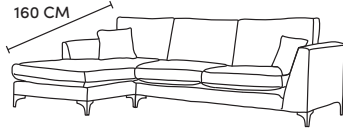

FINLINE

FURNITURE

BALTIMORE CORNER

Grand Chaise End LHF or RHF
CM W270 D100 H87

Bronze	Silver	Gold	Platinum
€2,510	€3,380	€3,740	€4,135

Three Seater Chaise End LHF or RHF
CM W215 D160 H87

Bronze	Silver	Gold	Platinum
€2,370	€3,025	€3,390	€3,730

Two Seater Chaise End LHF or RHF
CM W159 D100 H87

Bronze	Silver	Gold	Platinum
€2,080	€2,675	€3,015	€3,320

Chaise LHF or RHF
CM W100 D215 H87

Bronze	Silver	Gold	Platinum
€1,560	€1,995	€2,230	€2,590

Three Seater Lounger LHF or RHF
CM W108 D162 H87

Bronze	Silver	Gold	Platinum
€1,465	€1,855	€2,160	€2,395

Two Seater Lounger LHF or RHF
CM W80 D162 H87

Bronze	Silver	Gold	Platinum
€1,300	€1,735	€2,040	€2,260

Three Seater One Arm LHF or RHF
CM W191 D100 H87