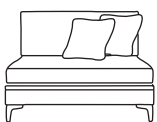

Bronze	Silver	Gold	Platinum
€1,595	€1,995	€2,225	€2,590

Two Seater One Arm LHF or RHF
CM W136 D100 H87

Bronze	Silver	Gold	Platinum
€1,300	€1,660	€1,780	€1,995

Love Seat One Arm LHF or RHF
CM W108 D100 H87

Bronze	Silver	Gold	Platinum
€1,240	€1,560	€1,720	€2,025

Single Unit One Arm
CM W80 D100 H87

Bronze	Silver	Gold	Platinum
€1,045	€1,310	€1,435	€1,575

Three Seater Unit
CM W170 D100 H87

Bronze	Silver	Gold	Platinum
€1,370	€1,825	€2,040	€2,260

Two Seater Unit
CM W114 D100 H87

Bronze	Silver	Gold	Platinum
€1,135	€1,540	€1,675	€1,850

Love Seat Unit
CM W86 D100 H87

Bronze	Silver	Gold	Platinum
€1,100	€1,455	€1,585	€1,895

Corner Unit
CM W100 D100 H87