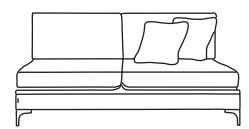

Bronze	Silver	Gold	Platinum
€1,595	€1,995	€2,225	€2,590

Two Seater One Arm LHF or RHF
CM W136 D100 H87

Bronze	Silver	Gold	Platinum
€1,300	€1,660	€1,780	€1,995

Love Seat One Arm LHF or RHF
CM W108 D100 H87

Bronze	Silver	Gold	Platinum
€1,240	€1,560	€1,720	€2,025

Single Unit One Arm
CM W80 D100 H87

Bronze	Silver	Gold	Platinum
€1,045	€1,310	€1,435	€1,575

Three Seater Unit
CM W170 D100 H87

Bronze	Silver	Gold	Platinum
€1,370	€1,825	€2,040	€2,260

Two Seater Unit
CM W114 D100 H87

Bronze	Silver	Gold	Platinum
€1,135	€1,540	€1,675	€1,850

Love Seat Unit
CM W86 D100 H87

Bronze	Silver	Gold	Platinum
€1,100	€1,455	€1,585	€1,895

Corner Unit
CM W100 D100 H87